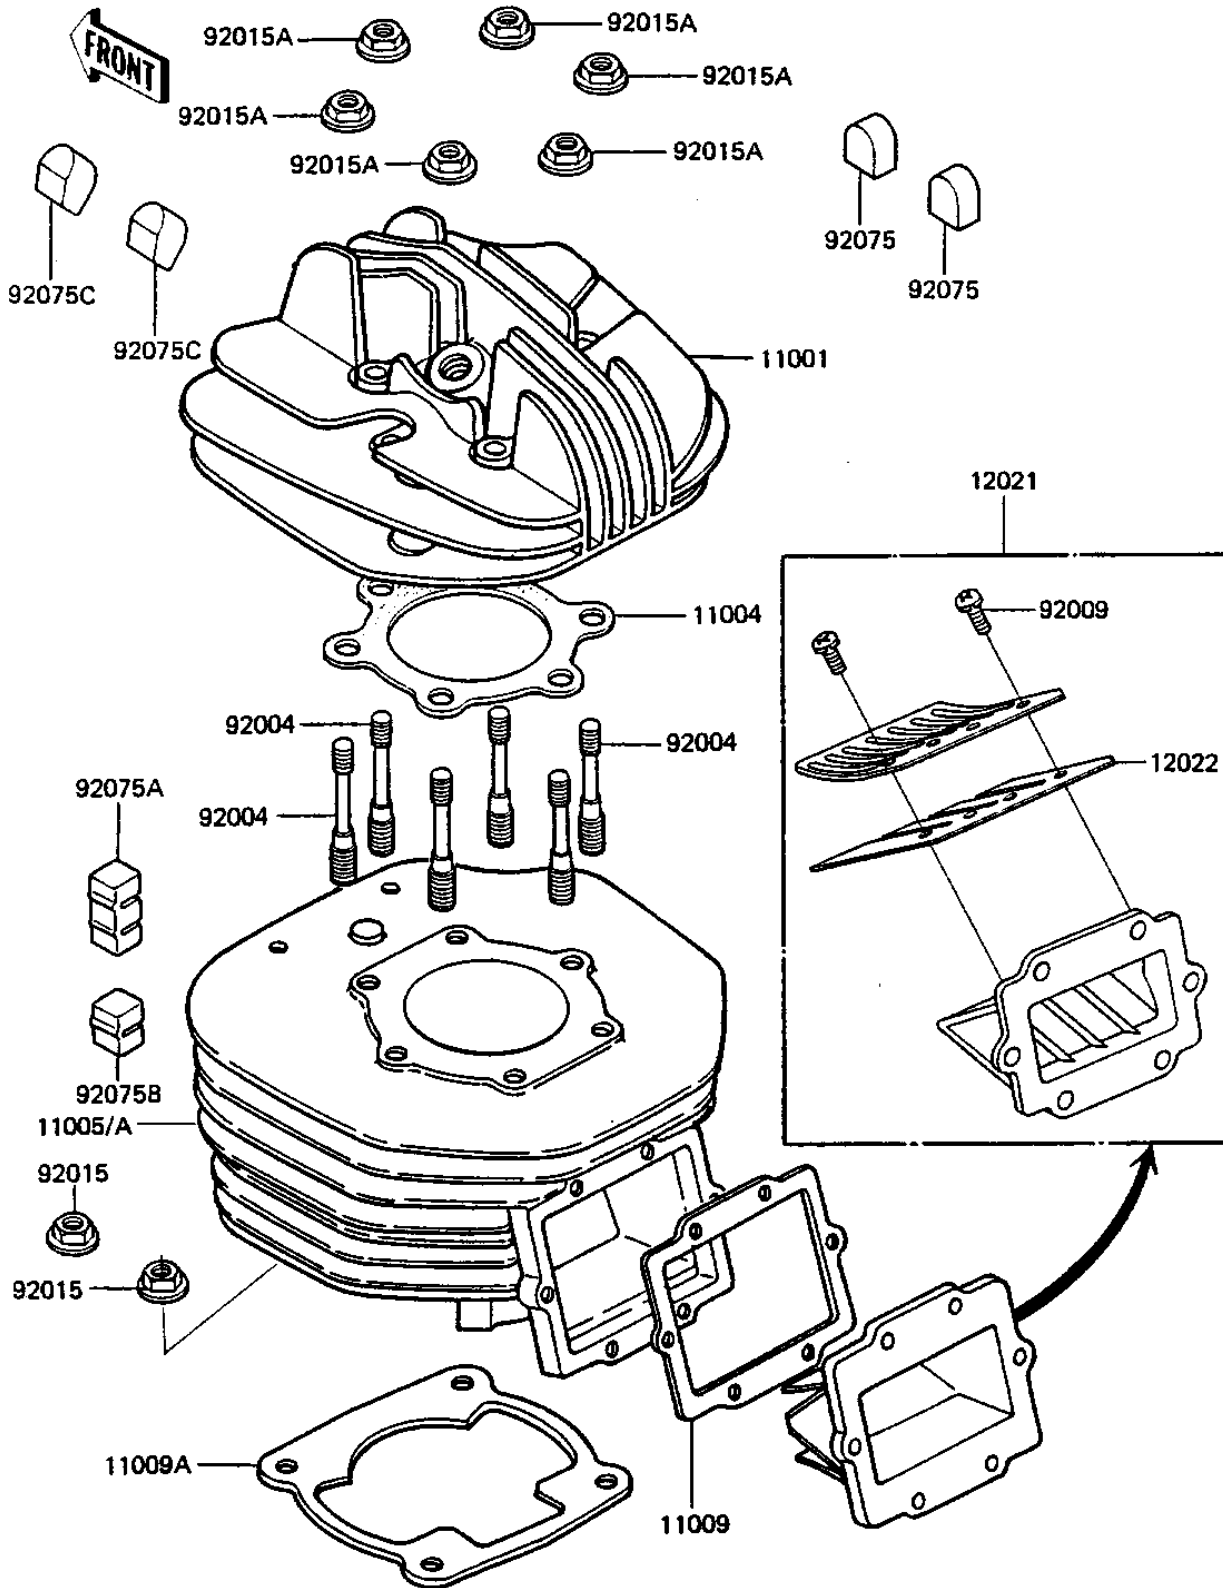

# 1983 KDX250

## PARTS DIAGRAM

### CYLINDER HEAD/CYLINDER/REED VALVE

E1111-0066

## PARTS LIST