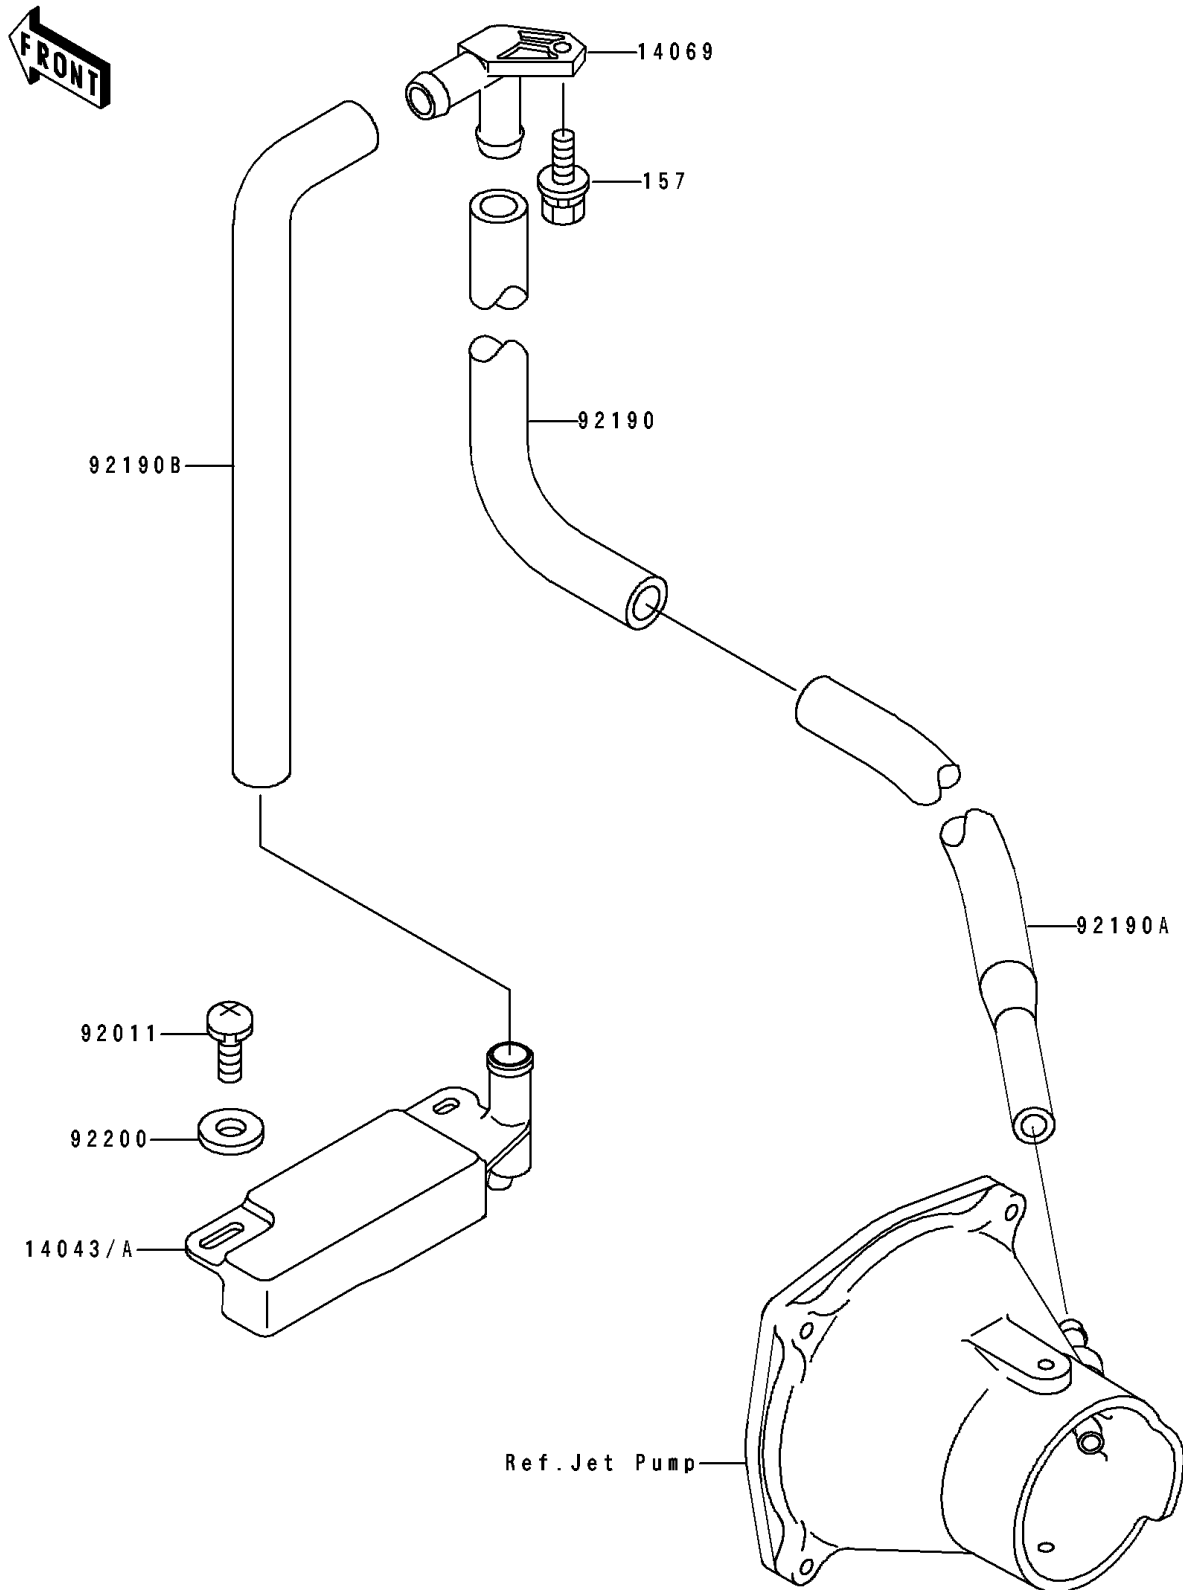

1994 750 SS

PARTS DIAGRAM

Bilge System

F 3 1 4 5

1994 750 SS

PARTS LIST

Bilge System

Kawasaki

Let the Good Times Roll®

ITEM NAME

PART NUMBER

QUANTITY
