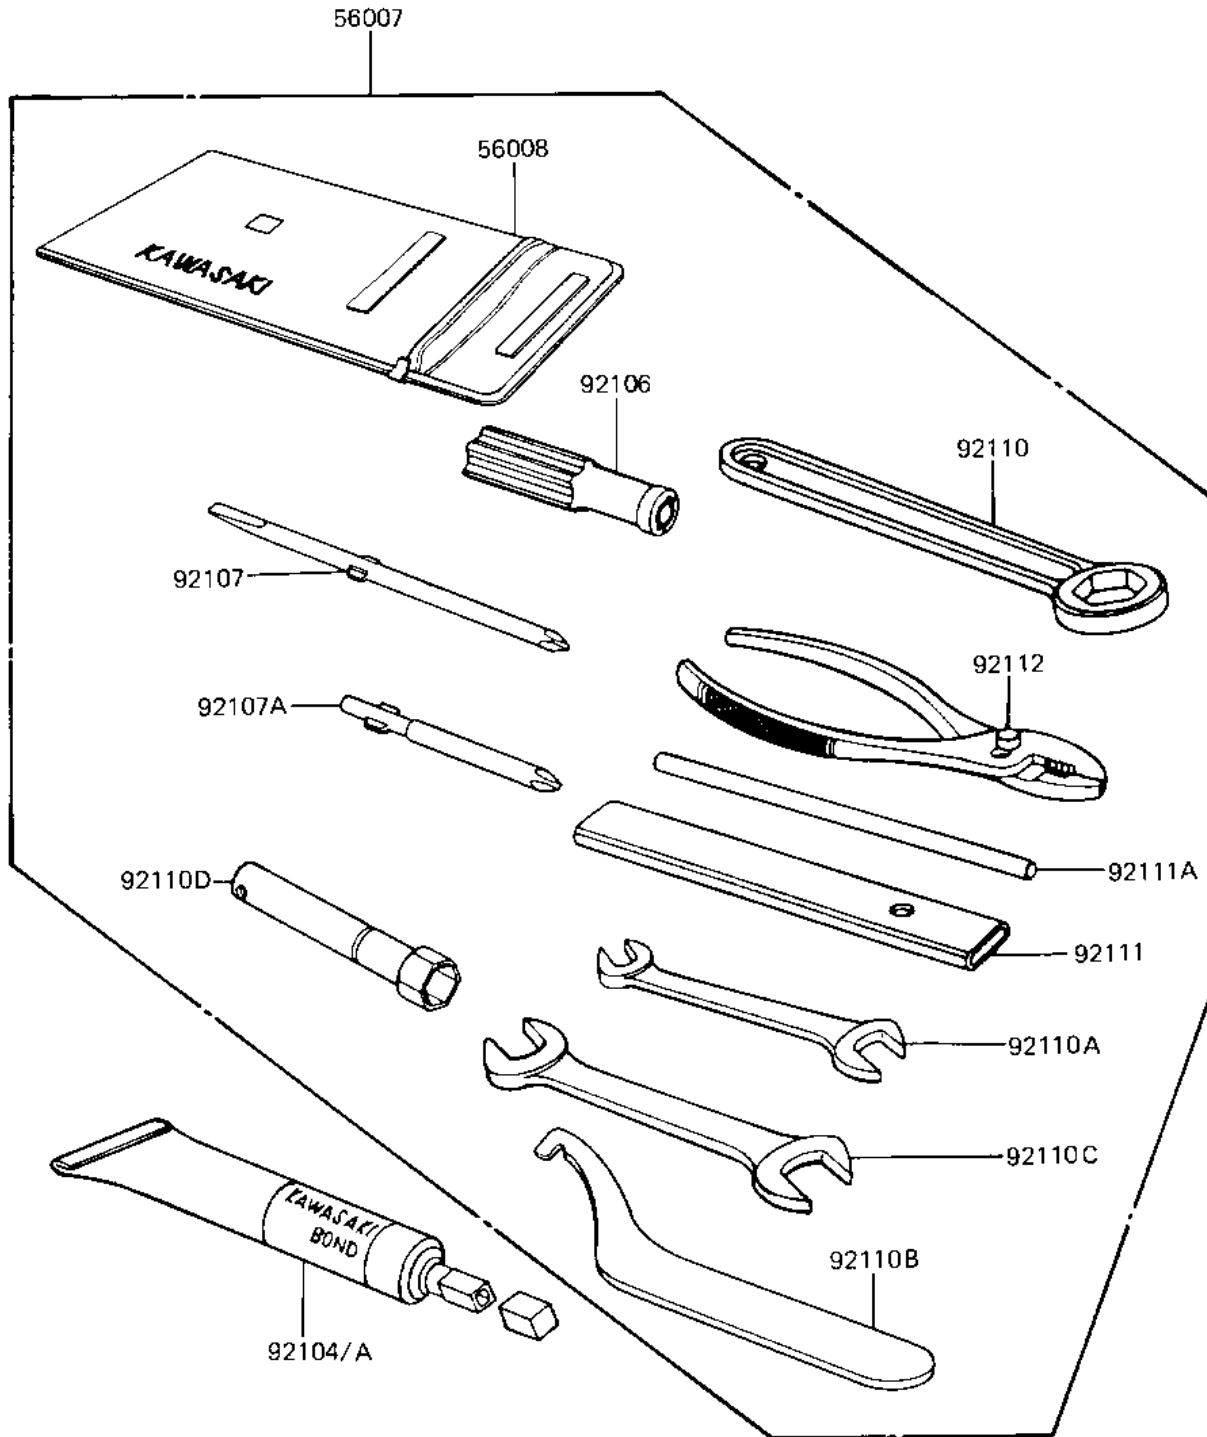

1983 Eddie Lawson Replica

PARTS DIAGRAM

OWNER TOOLS (KZ1000-R2)

F2810-0148

1983 Eddie Lawson Replica

PARTS LIST

OWNER TOOLS (KZ1000-R2)

ITEM NAME	PART NUMBER	QUANTITY
TOOLKIT (Ref # 56007)	56007-1173	1
BAG,TOOL (Ref # 56008)	56008-006	1
LIQUID GASKET (Ref # 92104)	92104-002	1
GASKET-LIQUID,BLACK (Ref # 92104A)	92104-1003	1
GRIP,SCREW DRIVER (Ref # 92106)	92106-1001	1
TOOL-DRIVER (Ref # 92107)	92107-1052	1
TOOL-DRIVER,#3PHILLIP (Ref # 92107A)	92107-1002	1
TOOL-WRENCH,BOX END,2 (Ref # 92110)	92110-1147	1
TOOL-WRENCH,OPEN END (Ref # 92110A)	92110-1038	1
TOOL-WRENCH,HOOK (Ref # 92110B)	92110-1043	2
TOOL-WRENCH,OPEN END, (Ref # 92110C)	92110-1153	1
WRENCH,SPARK PLUG (Ref # 92110D)	92108-008	1
WRENCH,SPARK PLUG (Ref # 92111)	92111-004	1
BAR,SPARK PLUG WRENCH (Ref # 92111A)	92111-005	1
PLIERS,160MM (Ref # 92112)	92112-003	1