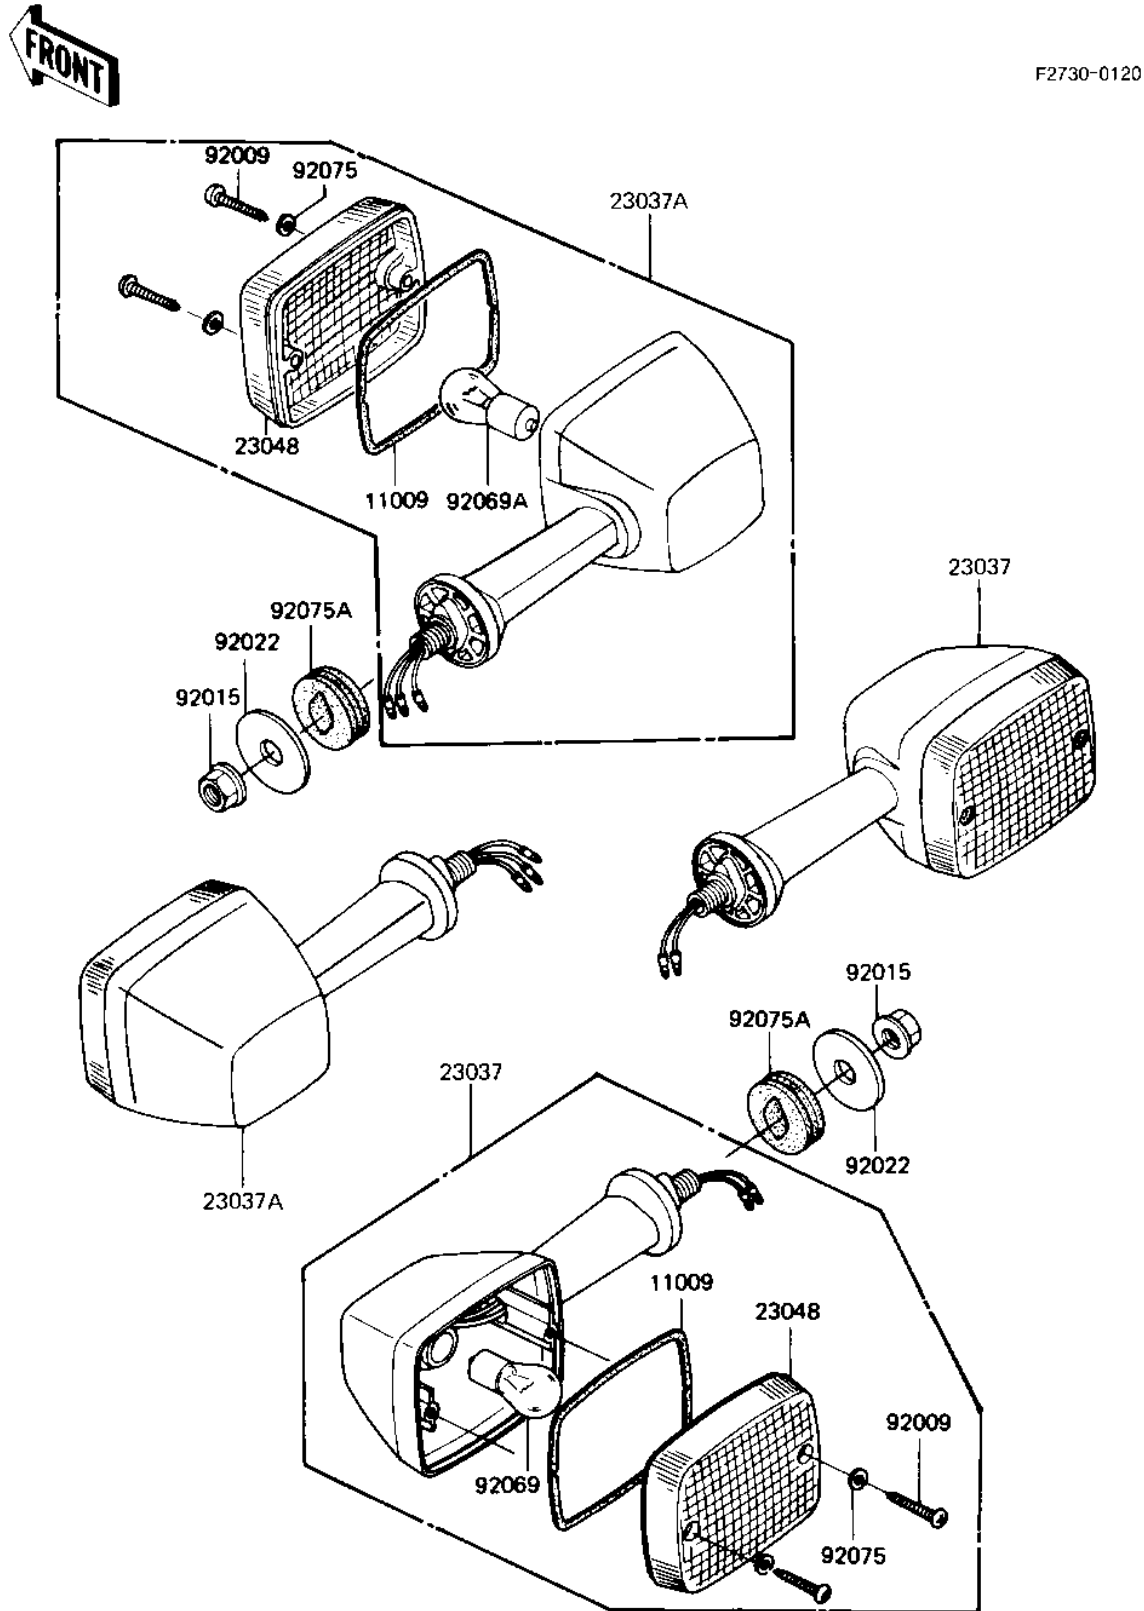

1983 Eddie Lawson Replica

PARTS DIAGRAM

TURN SIGNALS

1983 Eddie Lawson Replica

PARTS LIST

TURN SIGNALS

ITEM NAME	PART NUMBER	QUANTITY
GASKET,SIGNAL LAMP (Ref # 11009)	11009-1150	4
LAMP-ASSY-SIGNAL (Ref # 23037)	23037-1104	2
LAMP-ASSY-SIGNAL,FR (Ref # 23037A)	23037-1131	2
LENS-SIGNAL LAMP (Ref # 23048)	23048-1019	4
SCREW,TAPPING,4X25 (Ref # 92009)	92009-1069	8
NUT,FLANGED,10MM (Ref # 92015)	92015-1428	4
WASHER,10.5X37X1.6 (Ref # 92022)	92022-1246	4
BULB 12V 32CP (Ref # 92069)	92069-055	2
BULB,12V 23/8W (Ref # 92069A)	92069-060	2
WASHER-PLAIN,4MM (Ref # 92075)	23058-002	8
DAMPER,SIGNAL LAMP (Ref # 92075A)	92075-1391	4