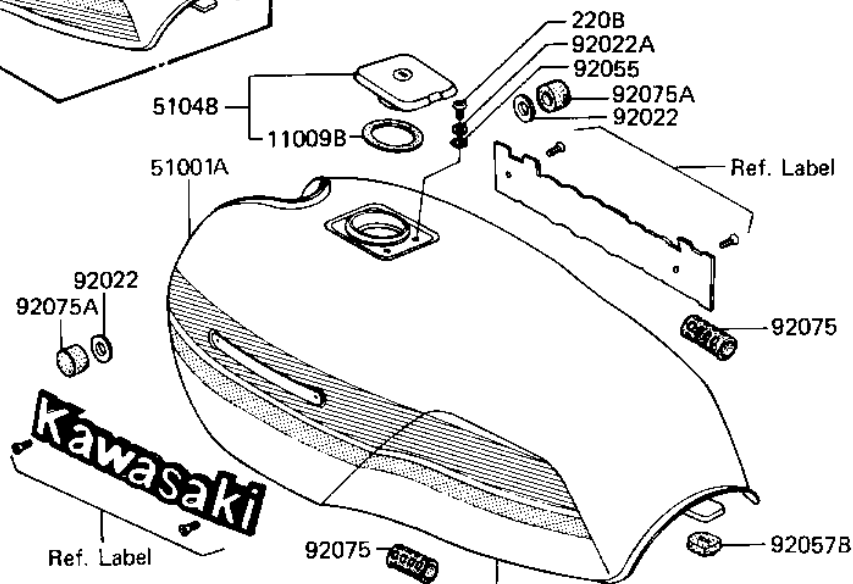

1983 Eddie Lawson Replica

PARTS DIAGRAM

FUEL TANK

F2410-0190

1983 Eddie Lawson Replica

PARTS LIST

FUEL TANK

ITEM NAME

PART NUMBER

QUANTITY
