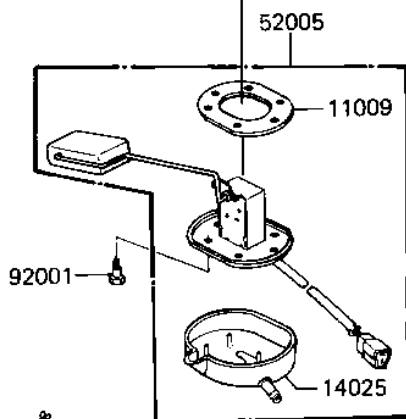

1983 Eddie Lawson Replica

PARTS DIAGRAM

FUEL TANK

F2410-0190

1983 Eddie Lawson Replica

PARTS LIST

FUEL TANK

ITEM NAME

PART NUMBER

QUANTITY
