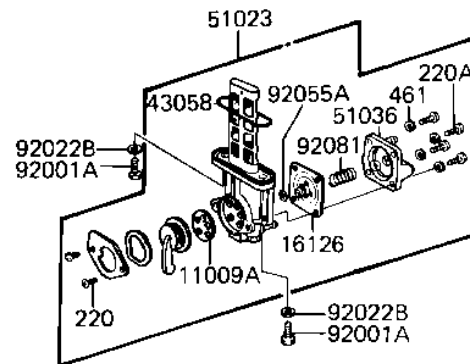

1983 Eddie Lawson Replica

PARTS DIAGRAM

FUEL TANK

F2410-0190

1983 Eddie Lawson Replica

PARTS LIST

FUEL TANK

ITEM NAME

PART NUMBER

QUANTITY
