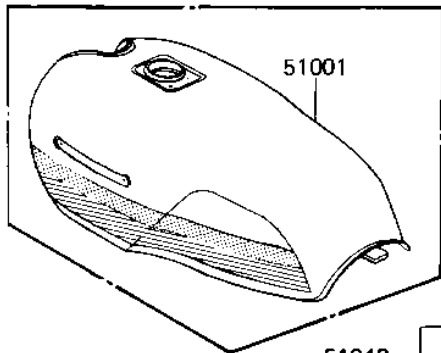

1983 Eddie Lawson Replica

PARTS DIAGRAM

FUEL TANK

F2410-0190

1983 Eddie Lawson Replica

PARTS LIST

FUEL TANK

ITEM NAME

PART NUMBER

QUANTITY
