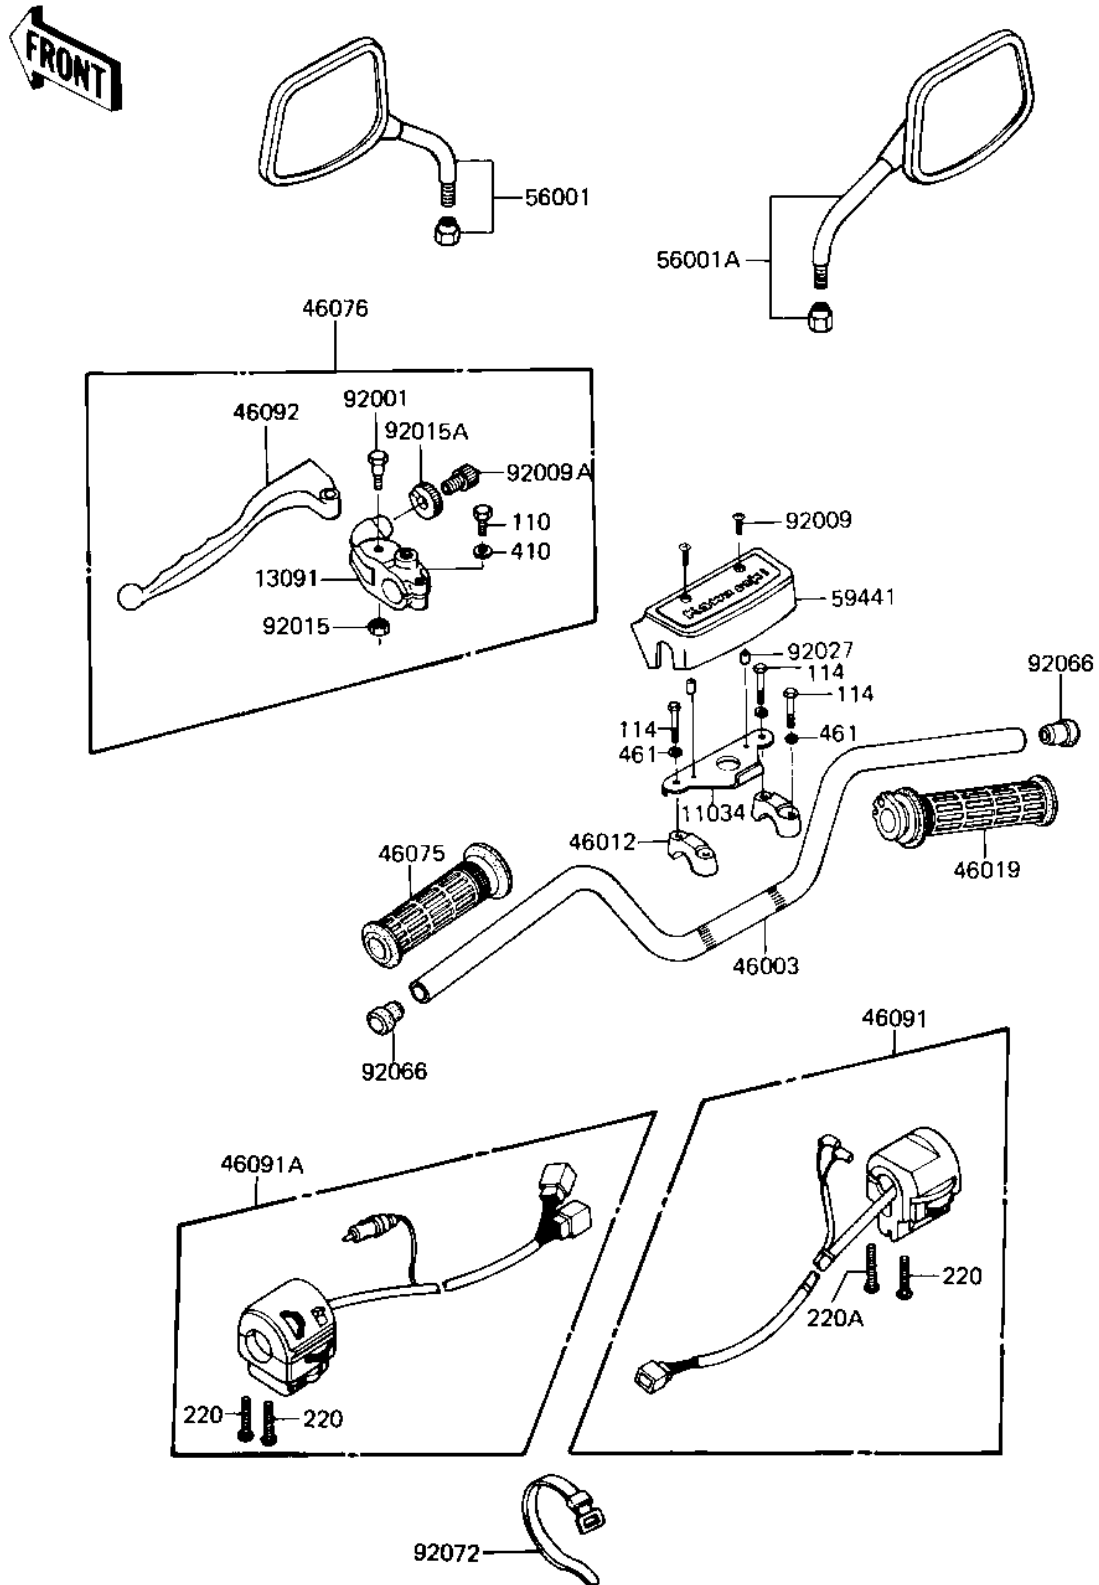

1983 Eddie Lawson Replica

PARTS DIAGRAM

HANDLEBAR (KZ1000-R1)

F2310-0183

1983 Eddie Lawson Replica

PARTS LIST

HANDLEBAR (KZ1000-R1)

ITEM NAME

PART NUMBER

QUANTITY
