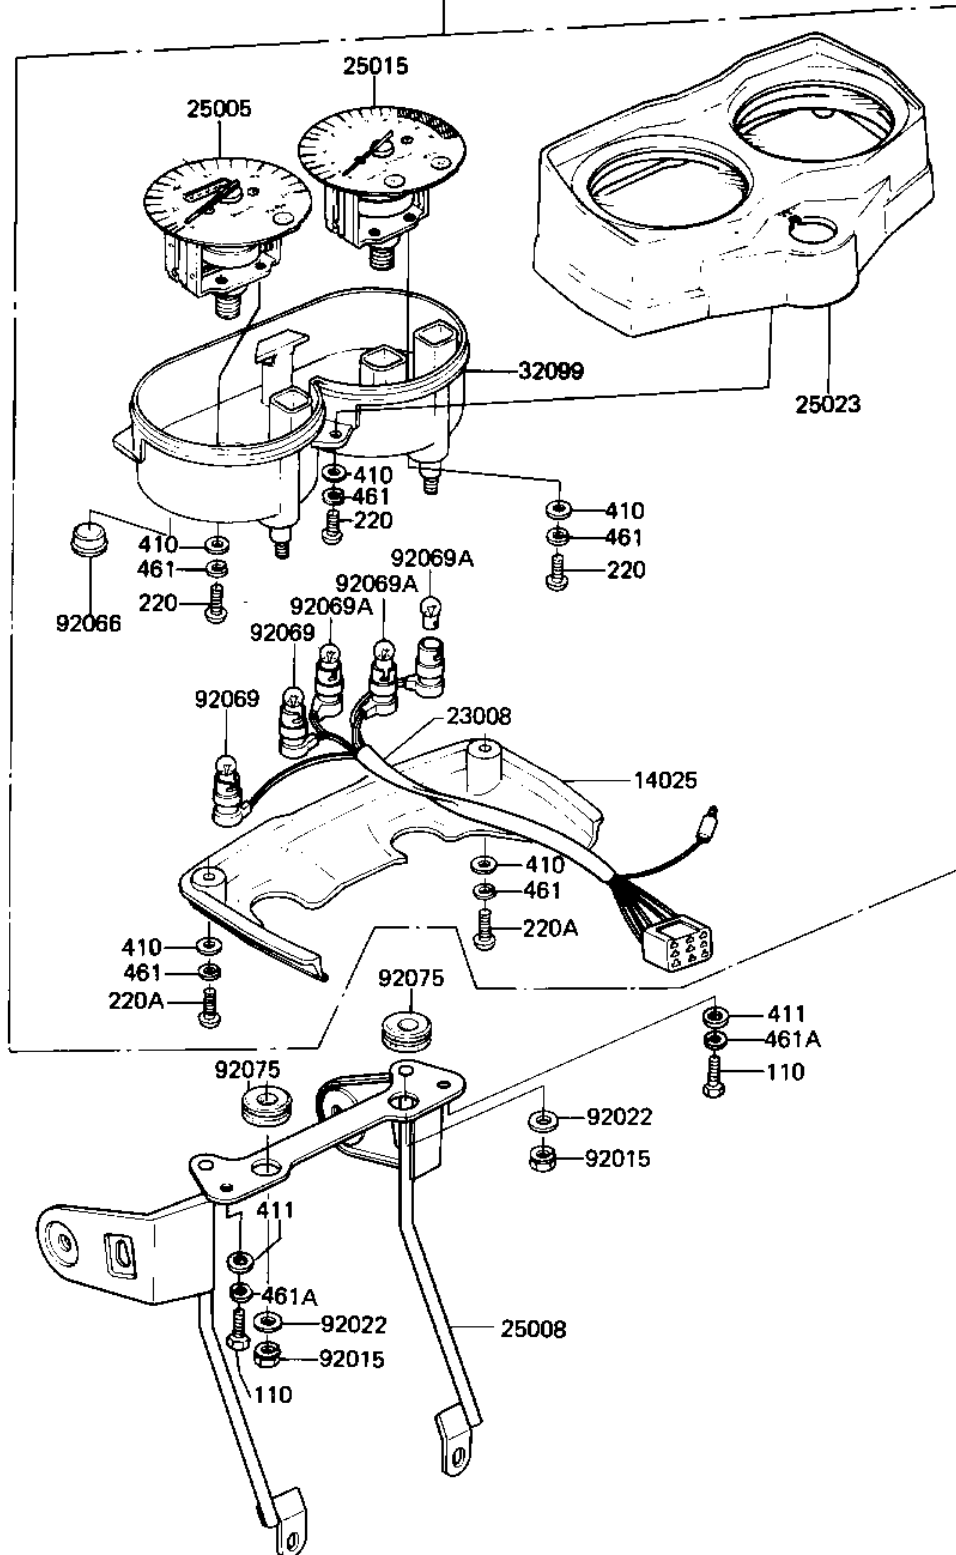

1982 AR50-A1

PARTS DIAGRAM

METERS

Kawasaki

Let the Good Times Roll®

FRONT

25001

F2530-0143

1982 AR50-A1

PARTS LIST

METERS

Kawasaki

Let the Good Times Roll®

ITEM NAME

PART NUMBER

QUANTITY
