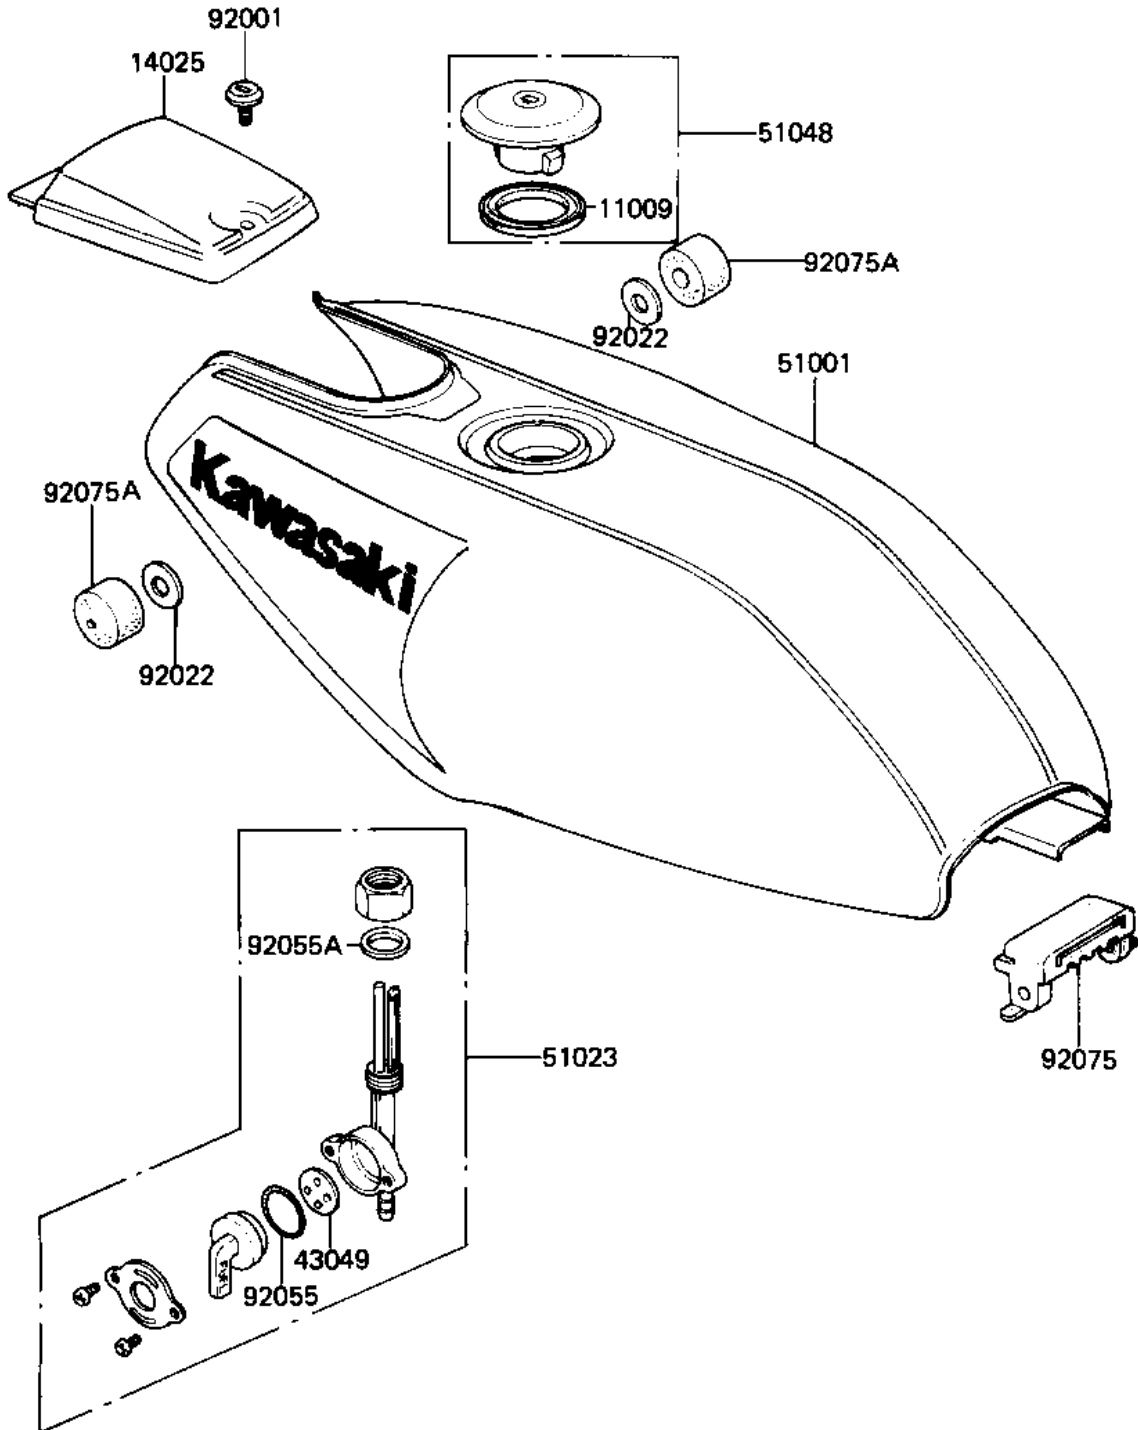

1982 AR50-A1

PARTS DIAGRAM

FUEL TANK

F2410-0112

1982 AR50-A1

PARTS LIST

FUEL TANK

Kawasaki

Let the Good Times Roll®

ITEM NAME

PART NUMBER

QUANTITY
