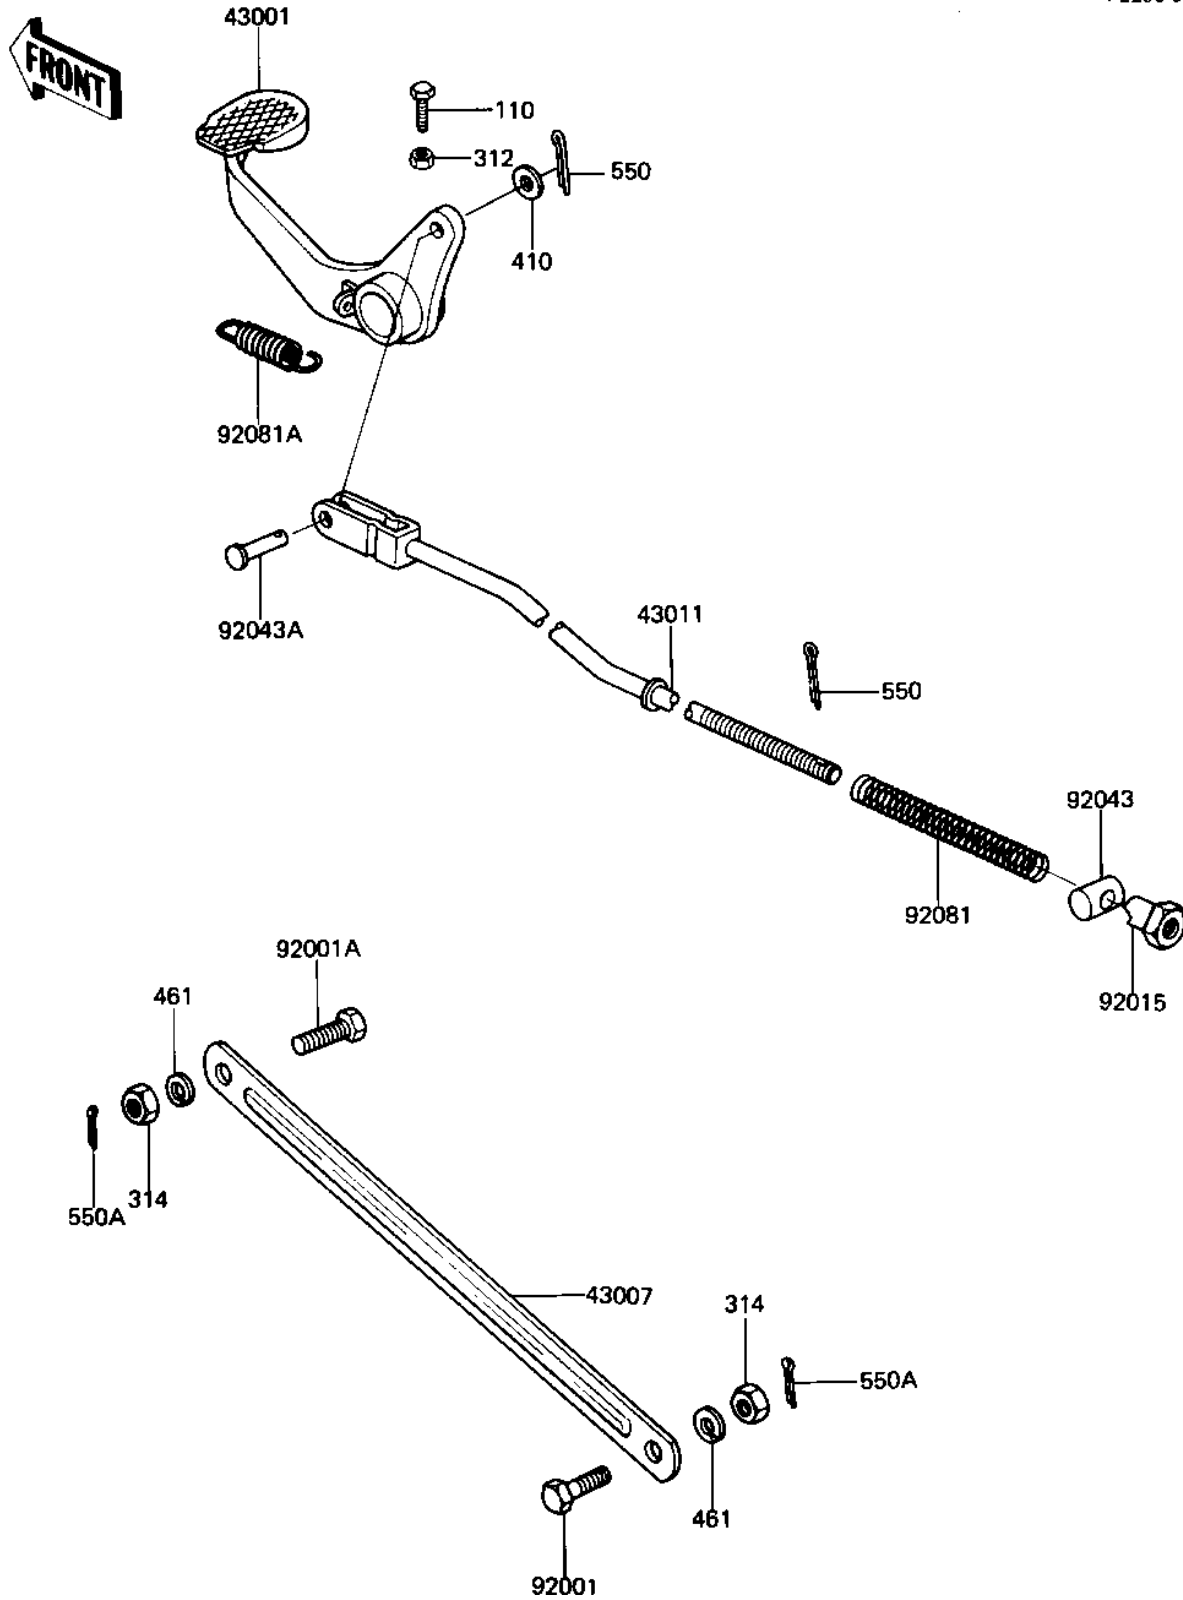

1982 AR50-A1

PARTS DIAGRAM

BRAKE PEDAL/TORQUE LINK

F2260-0025

1982 AR50-A1

PARTS LIST

BRAKE PEDAL/TORQUE LINK

Kawasaki

Let the Good Times Roll®

ITEM NAME

PART NUMBER

QUANTITY
