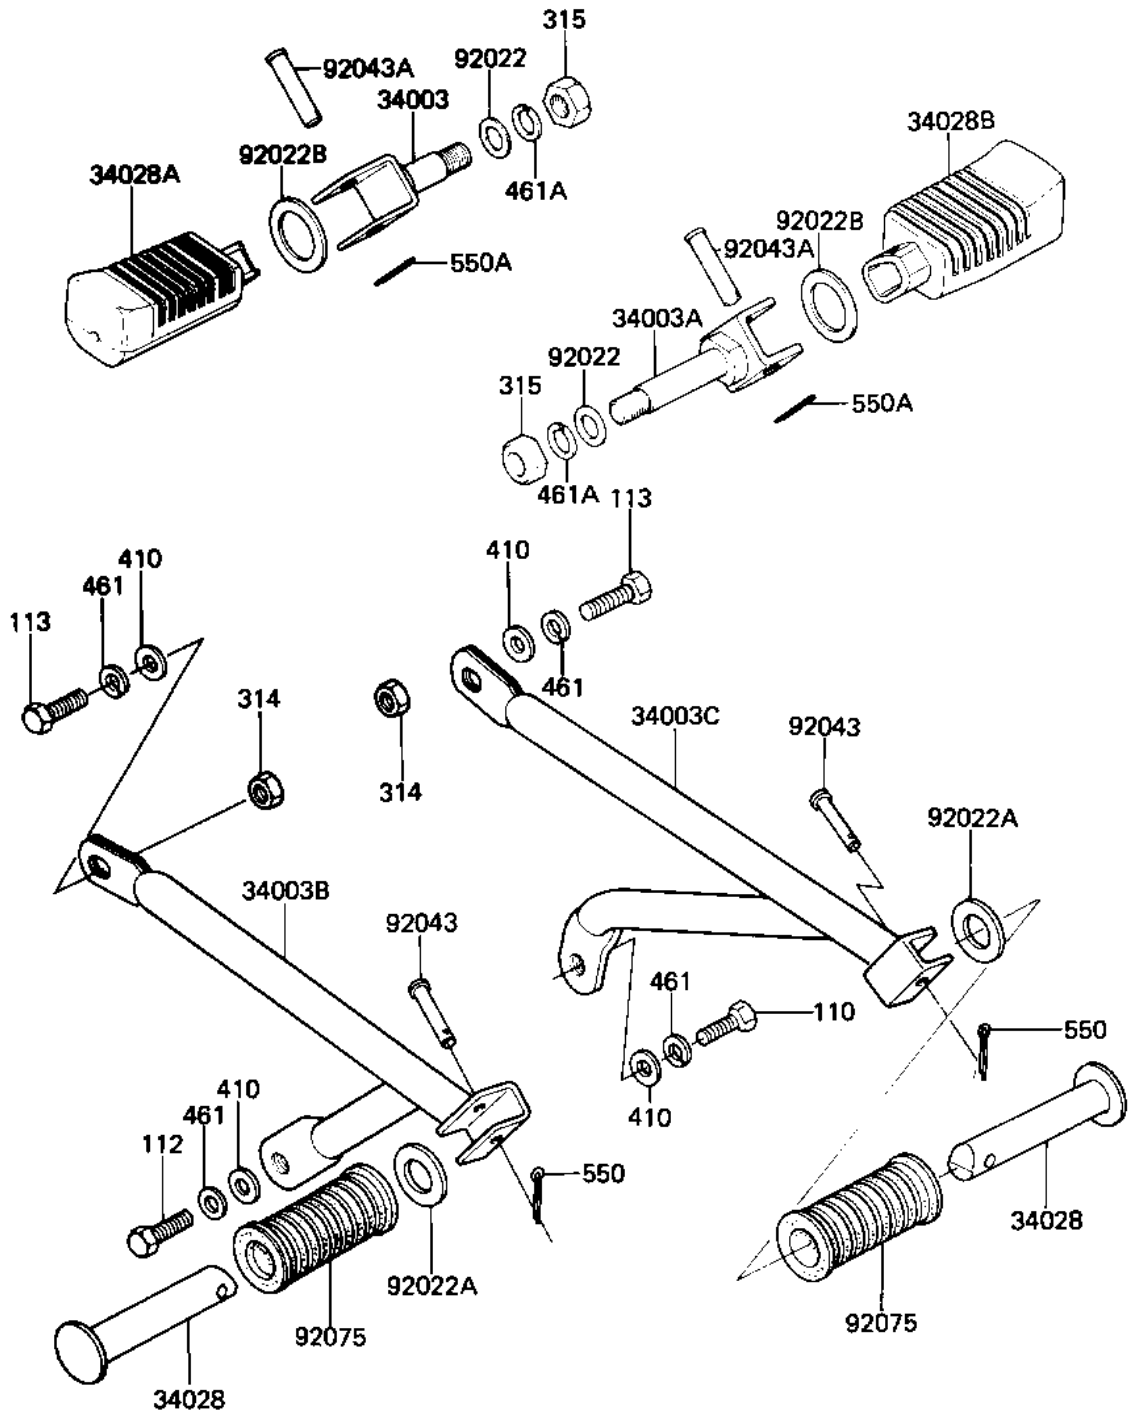

1982 AR50-A1

PARTS DIAGRAM

FOOTRESTS

F2160-0066

1982 AR50-A1

PARTS LIST FOOTRESTS

ITEM NAME

PART NUMBER

QUANTITY
