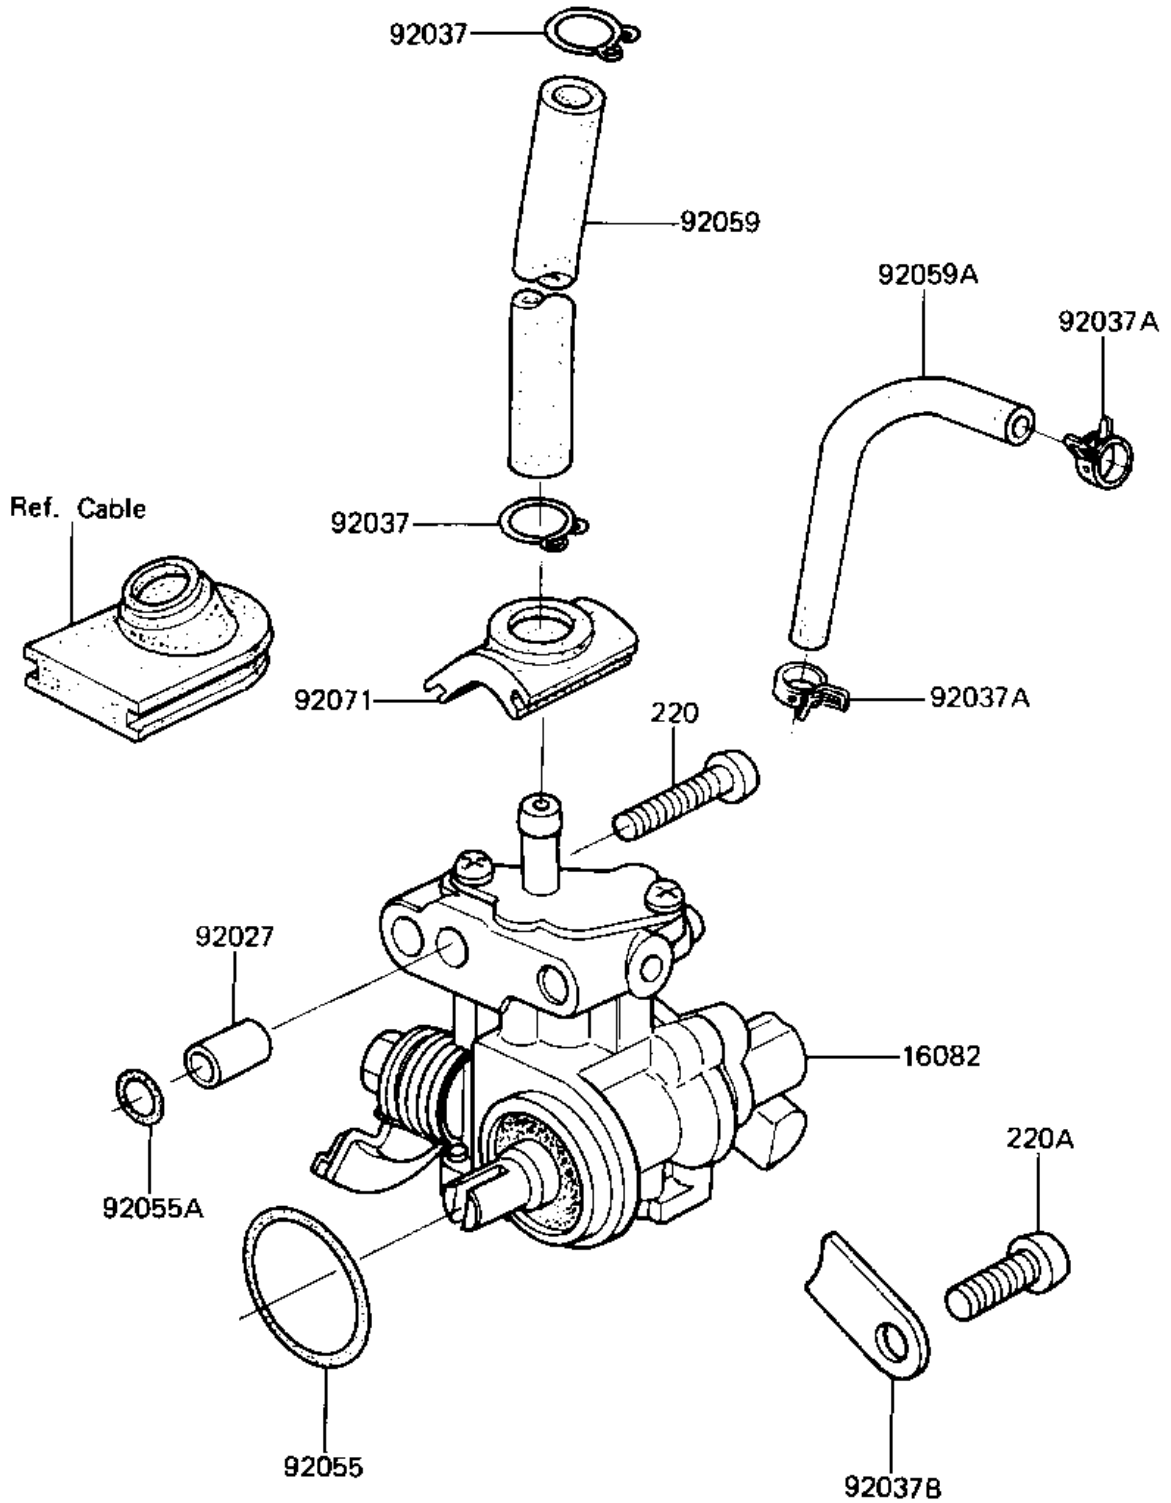

1982 AR50-A1

PARTS DIAGRAM

OIL PUMP

E1710-0021

1982 AR50-A1

PARTS LIST

OIL PUMP

Kawasaki

Let the Good Times Roll®

ITEM NAME

PART NUMBER

QUANTITY
