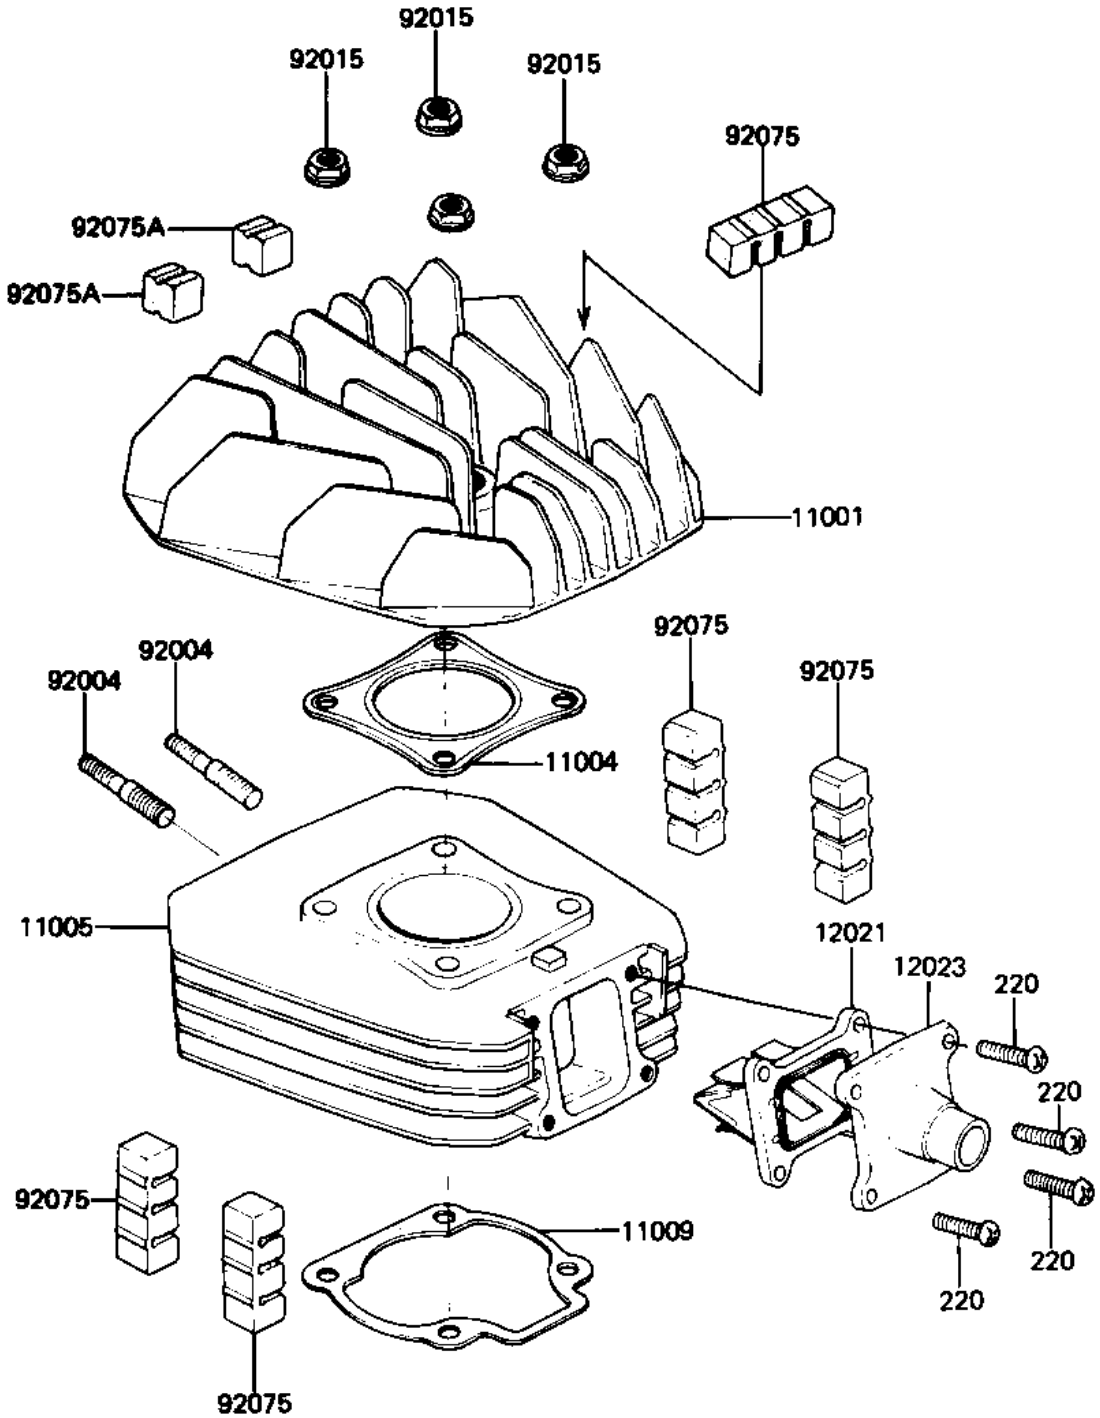

1982 AR50-A1

PARTS DIAGRAM

CYLINDER HEAD/CYLINDER/REED VALVE

E1111-0029

1982 AR50-A1

PARTS LIST

CYLINDER HEAD/CYLINDER/REED VALVE

ITEM NAME

PART NUMBER

QUANTITY
