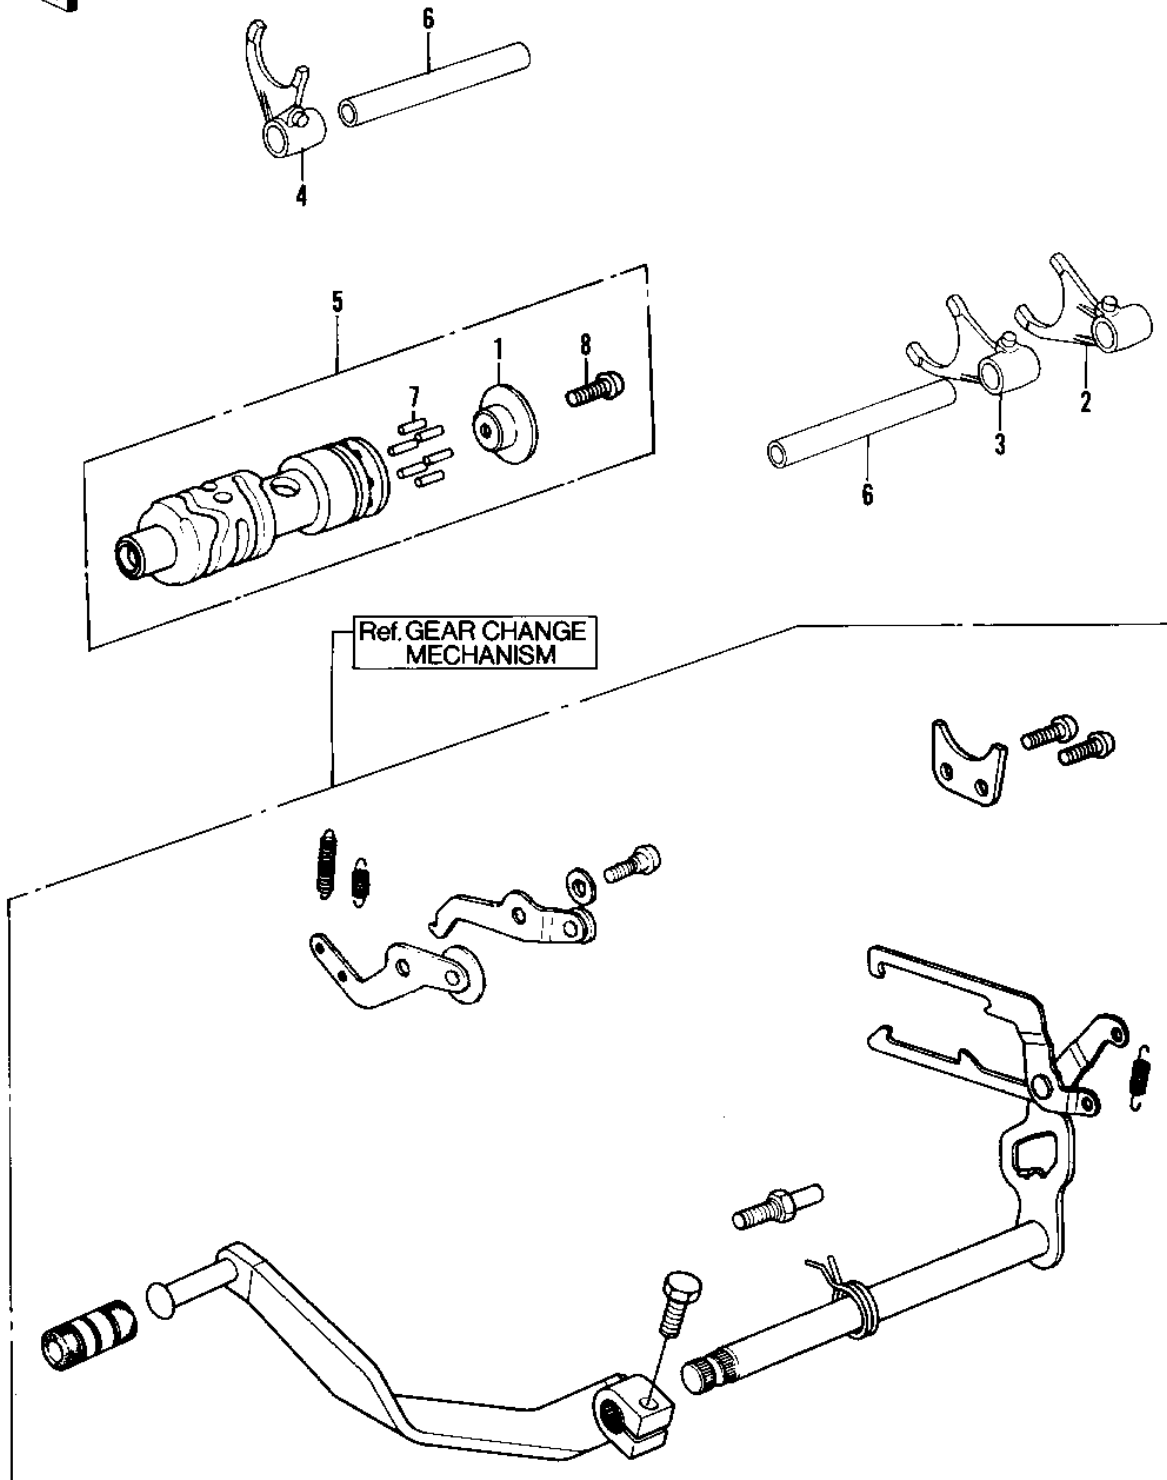

1982 KDX450

PARTS DIAGRAM

GEAR CHANGE DRUM & FORKS

1982 KDX450

PARTS LIST

GEAR CHANGE DRUM & FORKS

ITEM NAME

PART NUMBER

QUANTITY
