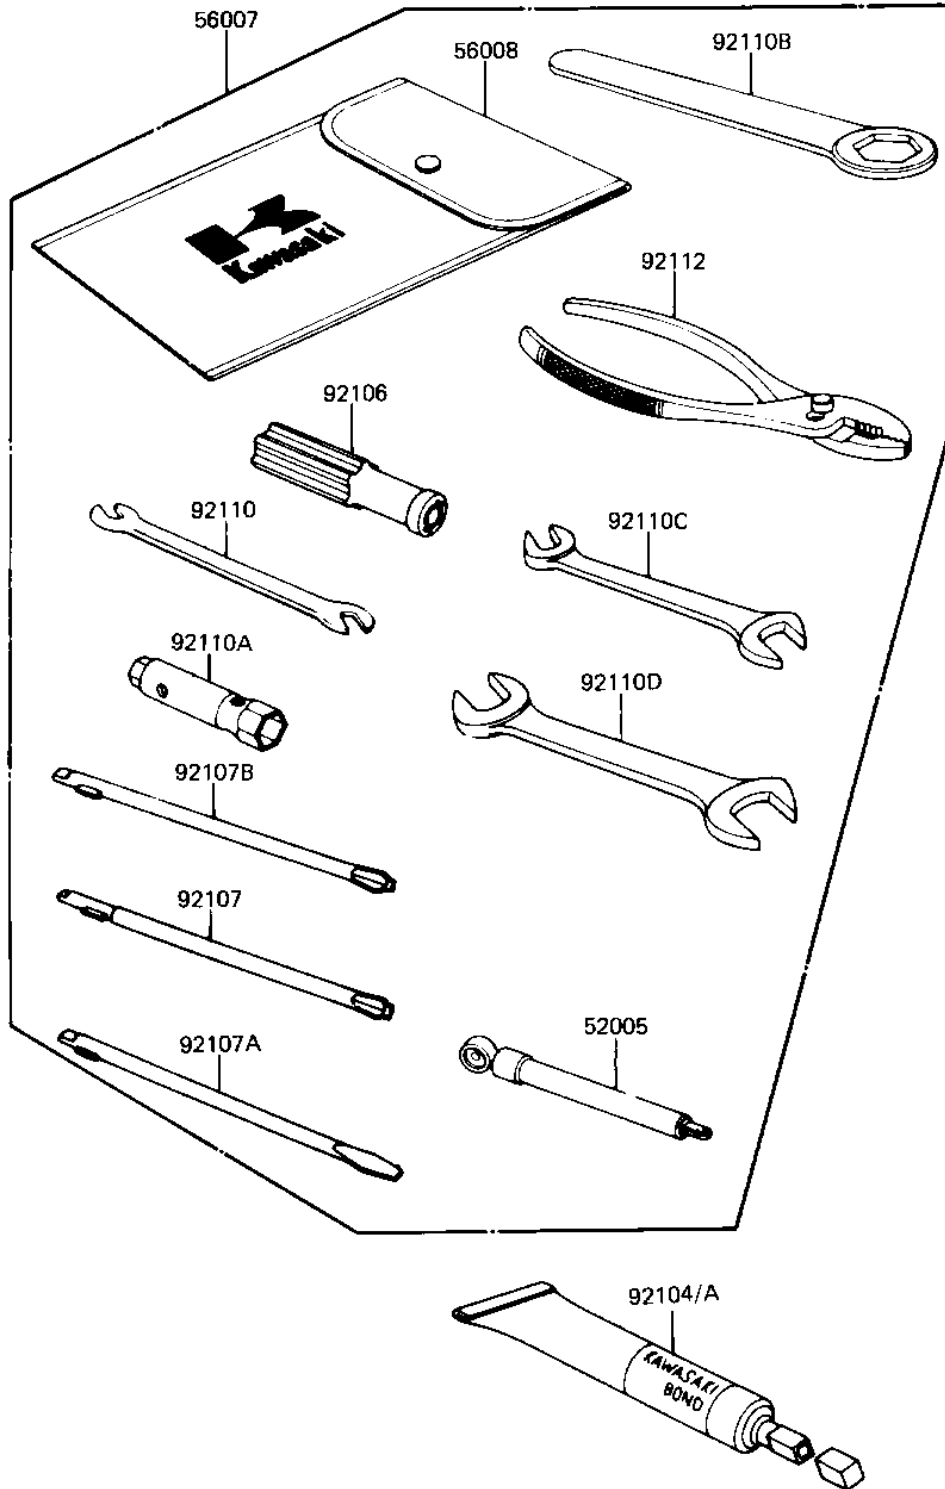

## PARTS DIAGRAM

### OWNER TOOLS (KE125-A9)

F2810-0096

## PARTS LIST

OWNER TOOLS (KE125-A9)

**Kawasaki**

Let the Good Times Roll®

**ITEM NAME**

**PART NUMBER**

**QUANTITY**

---