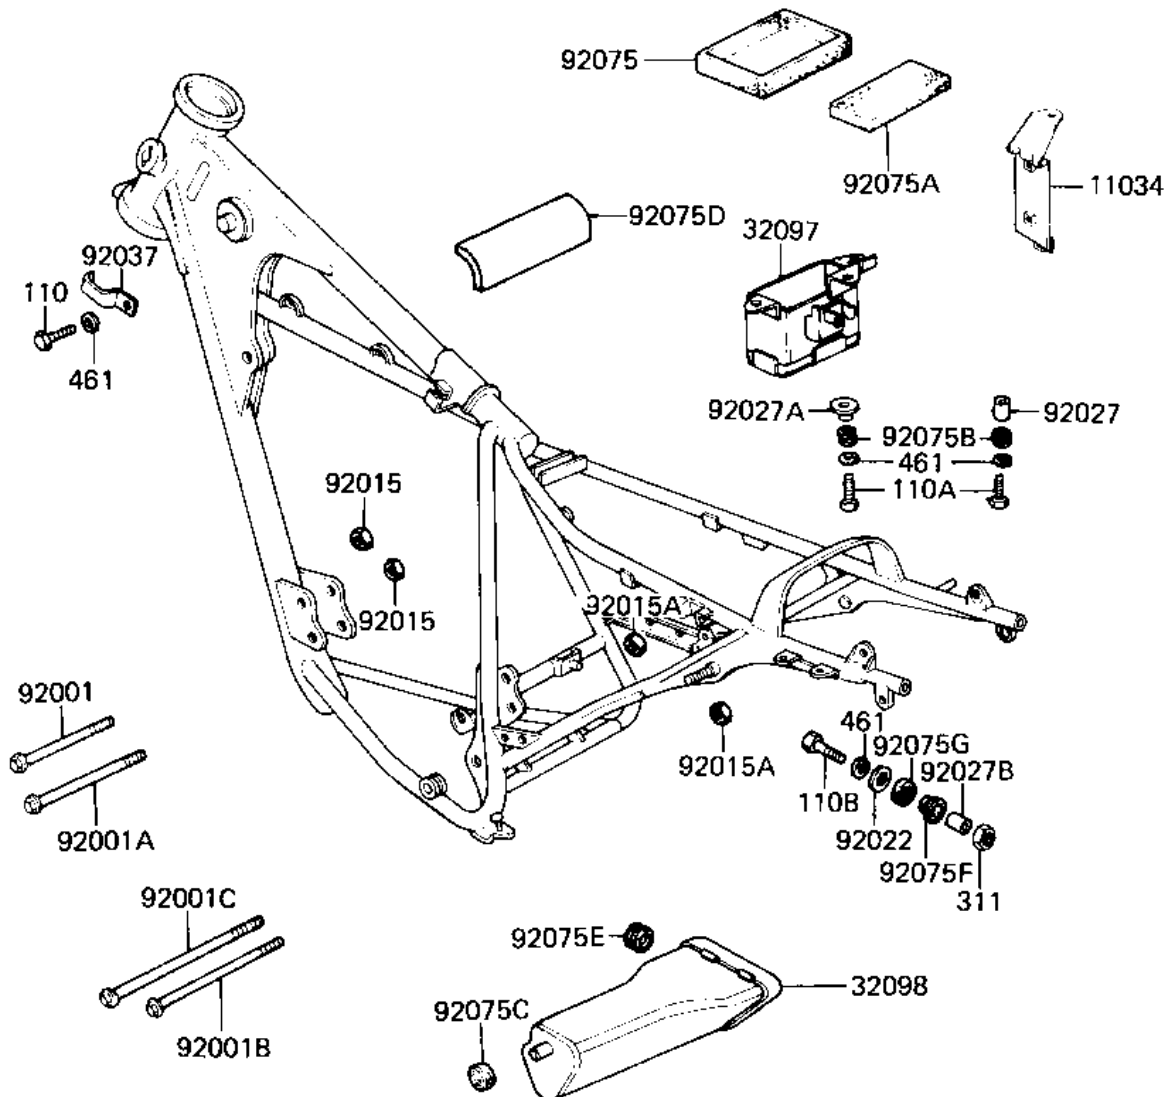

1982 KE125

PARTS DIAGRAM

FRAME FITTINGS ('82-'83 A9/A10)

F2130-0012

1982 KE125

PARTS LIST

FRAME FITTINGS ('82-'83 A9/A10)

ITEM NAME

PART NUMBER

QUANTITY
