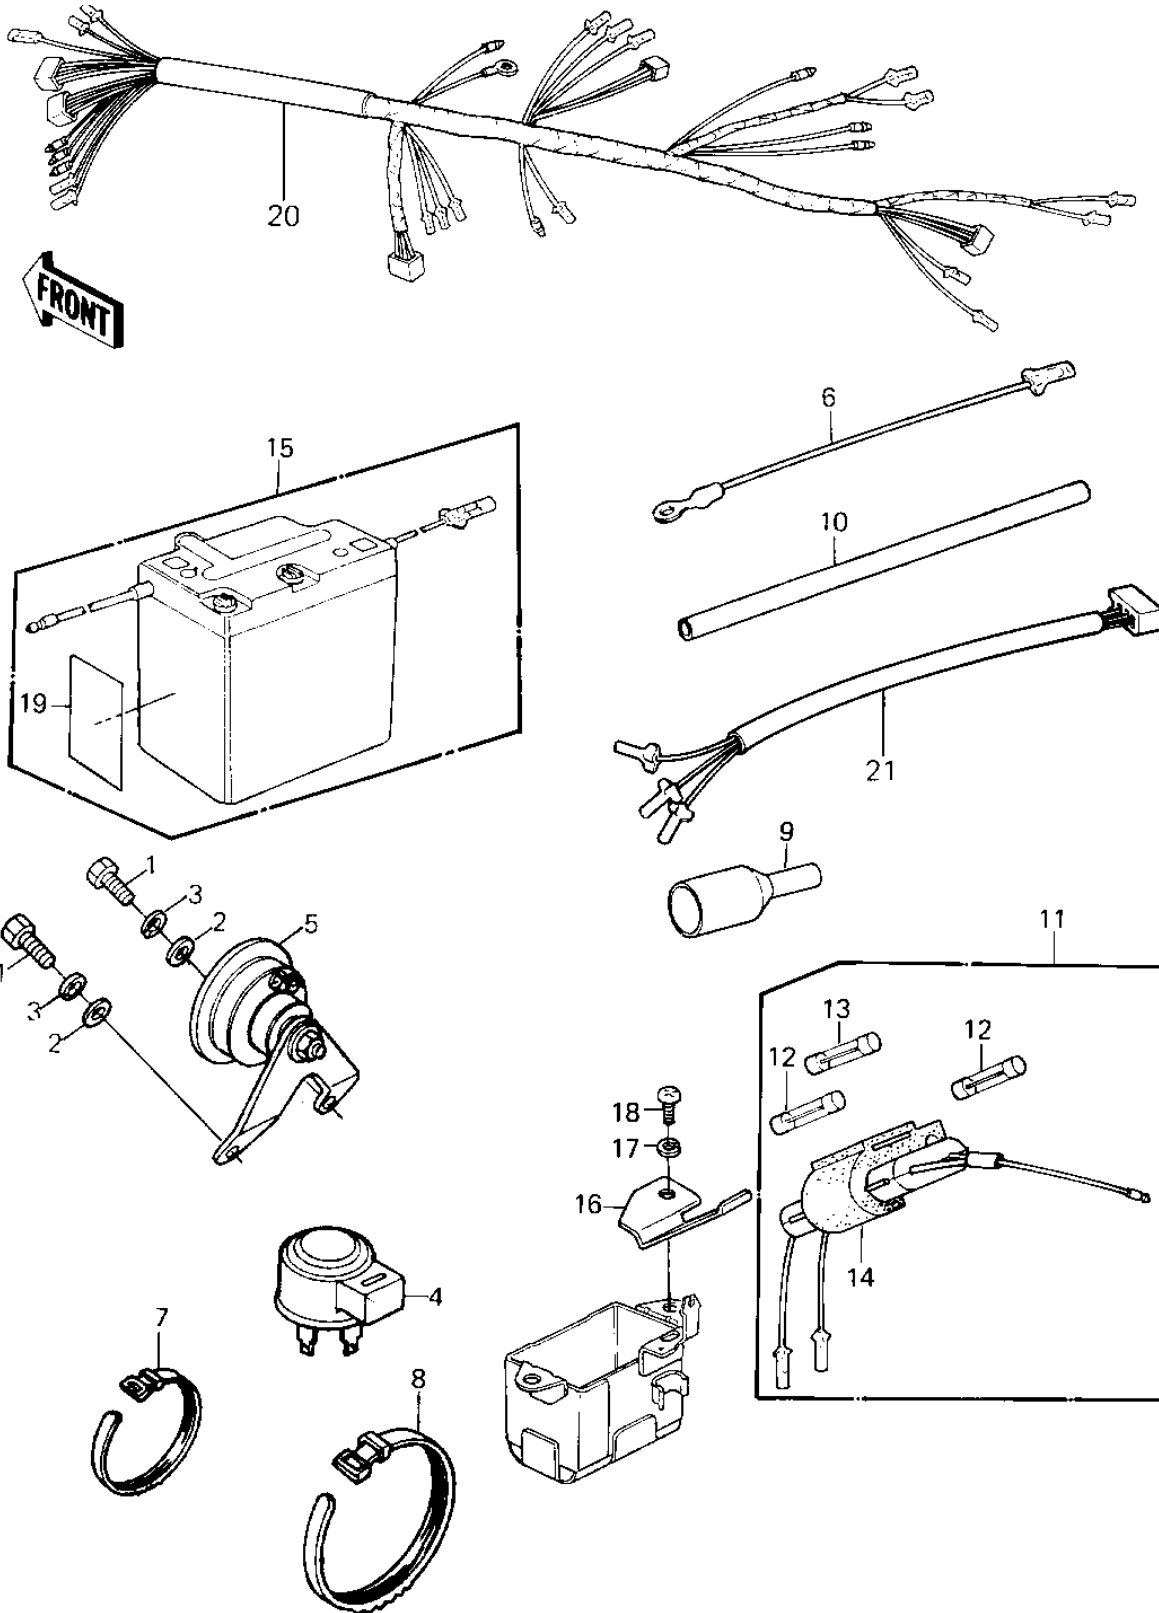

1981 KE125

PARTS DIAGRAM

CHASSIS ELECTRICAL EQUIPMENT ('80-'81 A7)

1981 KE125

PARTS LIST

CHASSIS ELECTRICAL EQUIPMENT ('80-'81 A7

ITEM NAME

PART NUMBER

QUANTITY
