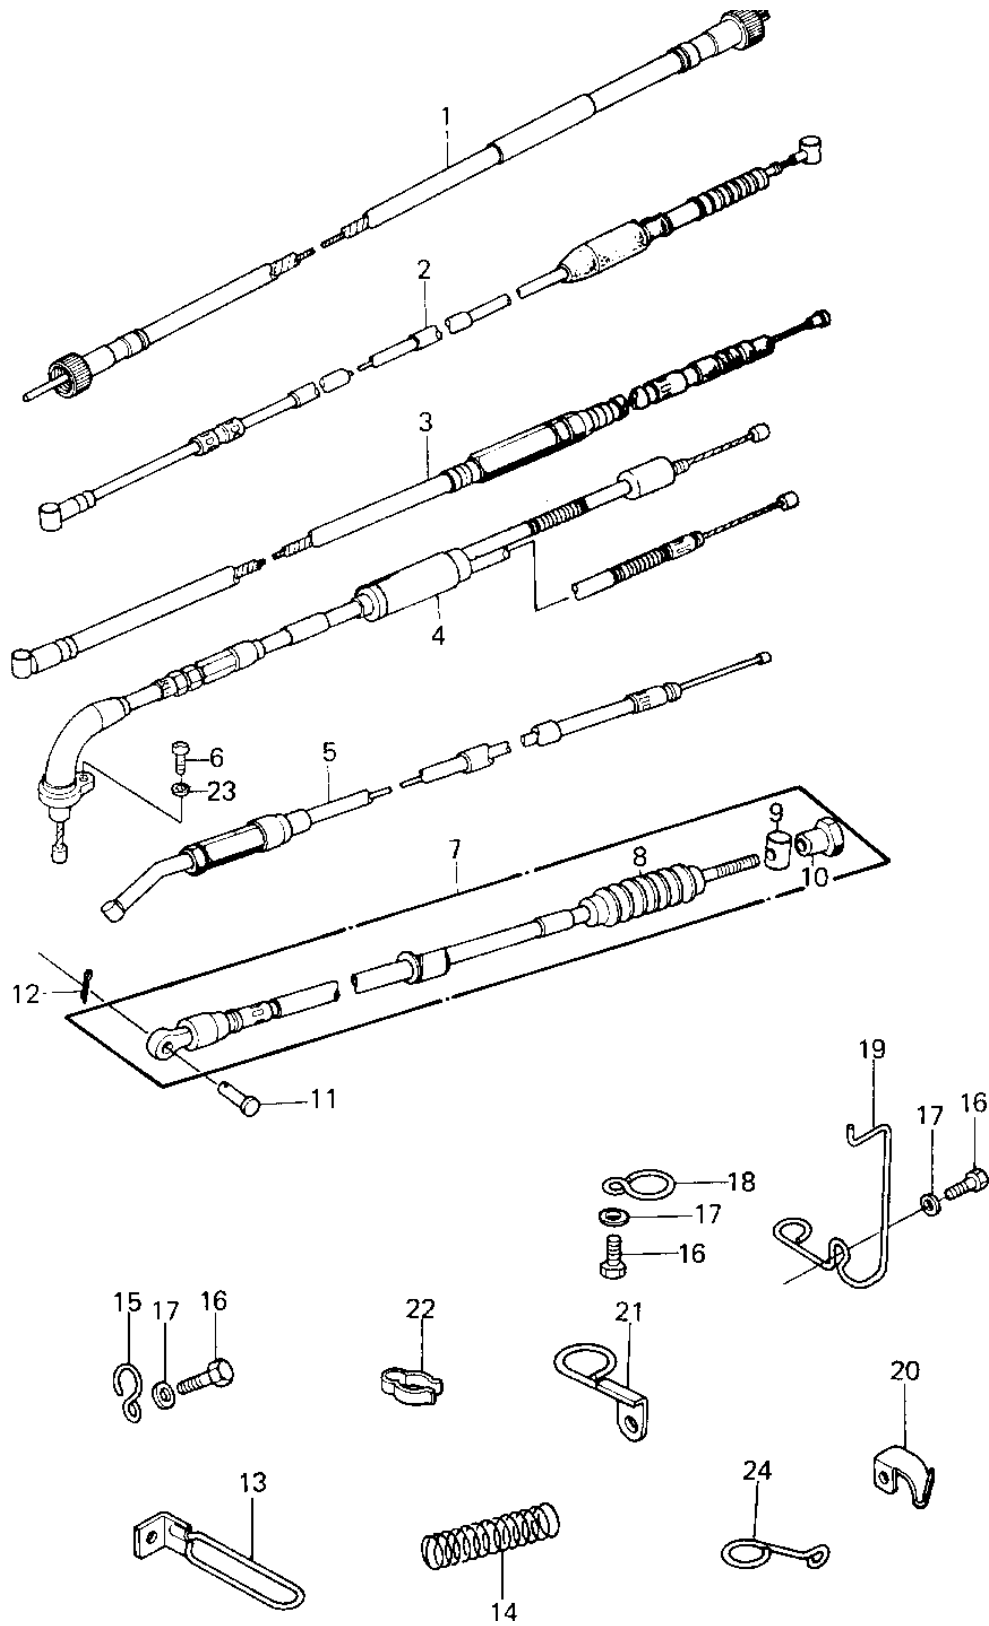

1980 KE125

PARTS DIAGRAM

CABLES ('80-'81 A7/A8)

1980 KE125

PARTS LIST

CABLES ('80-'81 A7/A8)

Kawasaki

Let the Good Times Roll®

ITEM NAME

PART NUMBER

QUANTITY
