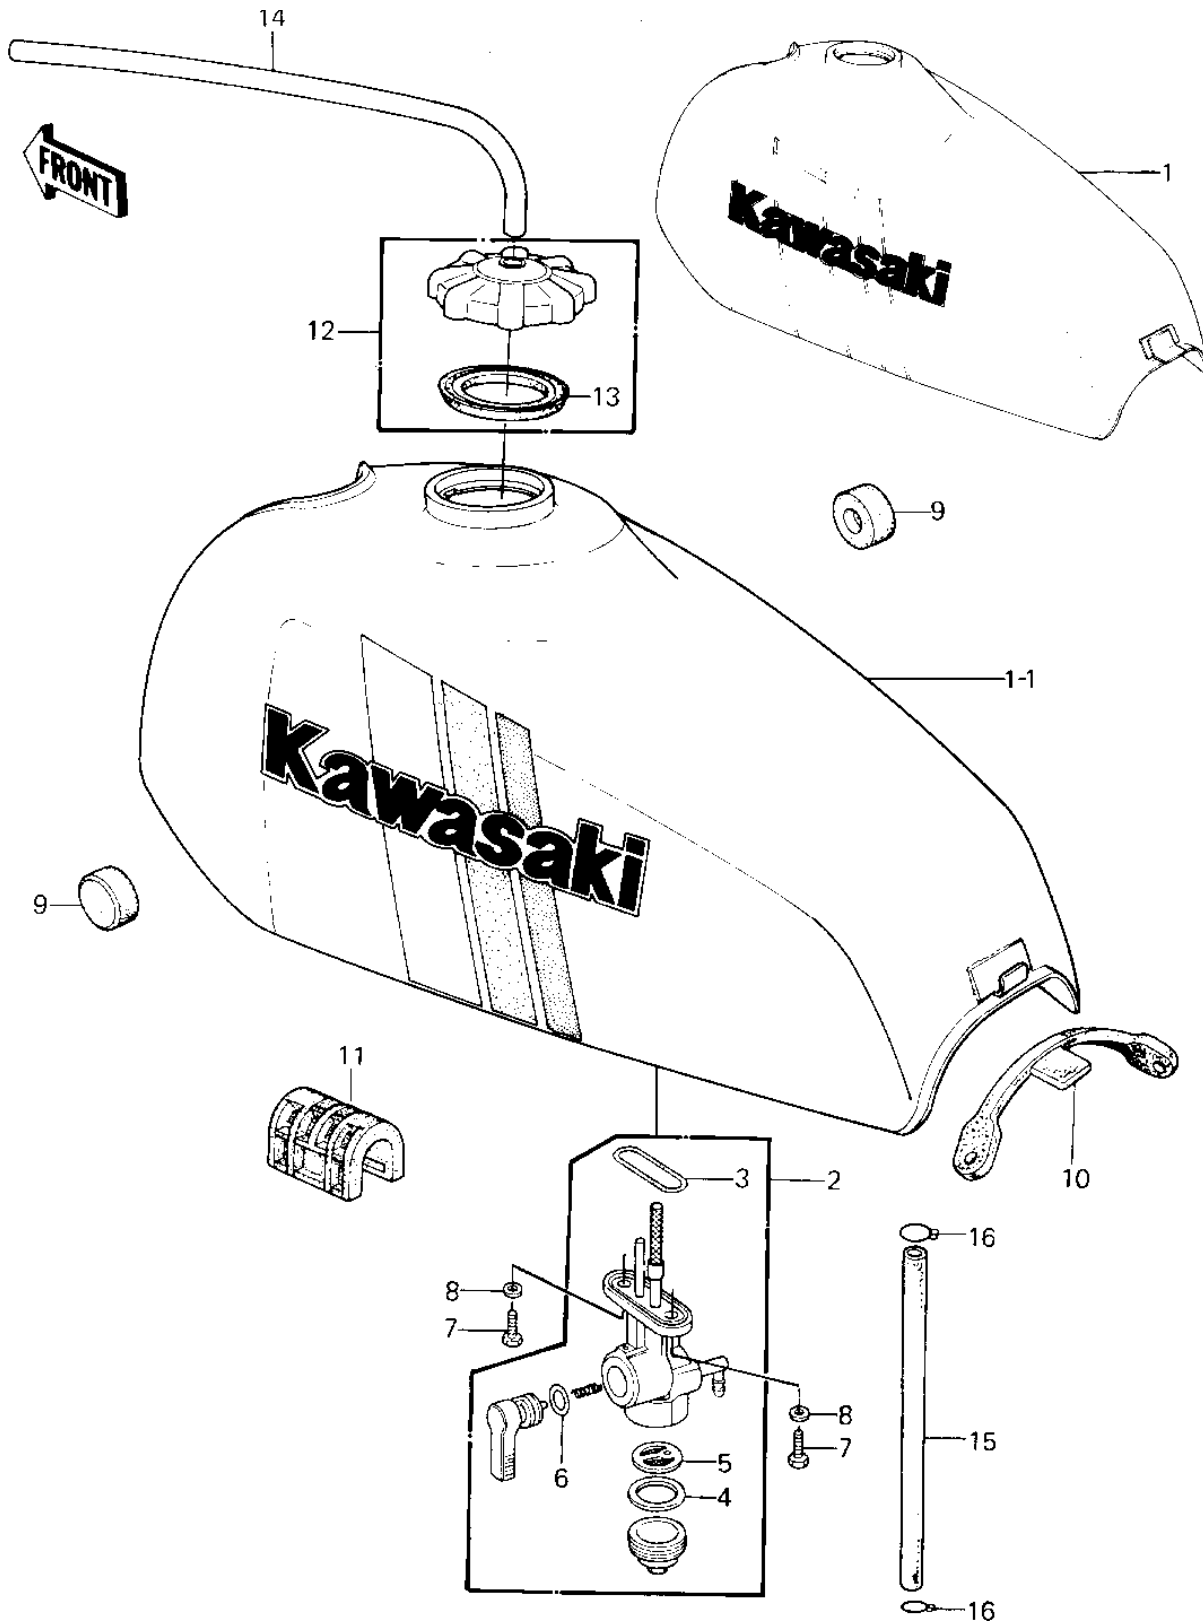

1980 KE125

PARTS DIAGRAM

FUEL TANK ('80-'81 A7/A8)

1980 KE125

PARTS LIST

FUEL TANK ('80-'81 A7/A8)

ITEM NAME	PART NUMBER	QUANTITY
TANK-FUEL,F.RED (Ref # 1)	51001-1028-B1	1
TANK-FUEL,F.RED (Ref # 1-1)	51001-5085-B1	1
TAP ASSY,FUEL (Ref # 2)	51023-1001	1
"O" RING (Ref # 3)	51039-003	1
GASKET,FUEL TAP CUP (Ref # 4)	11009-1013	1
STRINER,FUEL TAP (Ref # 5)	14043-1002	1
"O" RING, 10MM (Ref # 6)	670B2010	1
BOLT,6X20,FUEL TAP (Ref # 7)	92001-1091	2
WASHER-PLAIN (Ref # 8)	92022-183	2
DAMPER RUBBER-FL TANK (Ref # 9)	92075-101	2
BAND,FUEL TANK (Ref # 10)	92072-049	1
DAMPER RUBBER (Ref # 11)	92075-284	1
CAP ASSY,TANK,FUEL (Ref # 12)	51048-1004	1
GASKET,FUEL TANK CAP (Ref # 13)	51059-006	1
TUBE-RUBBER 5X400 (Ref # 14)	702A05400	1
TUBE,BREATHER (Ref # 15)	92059-129	1
CLAMP FUEL PIPE (Ref # 16)	92037-010	2