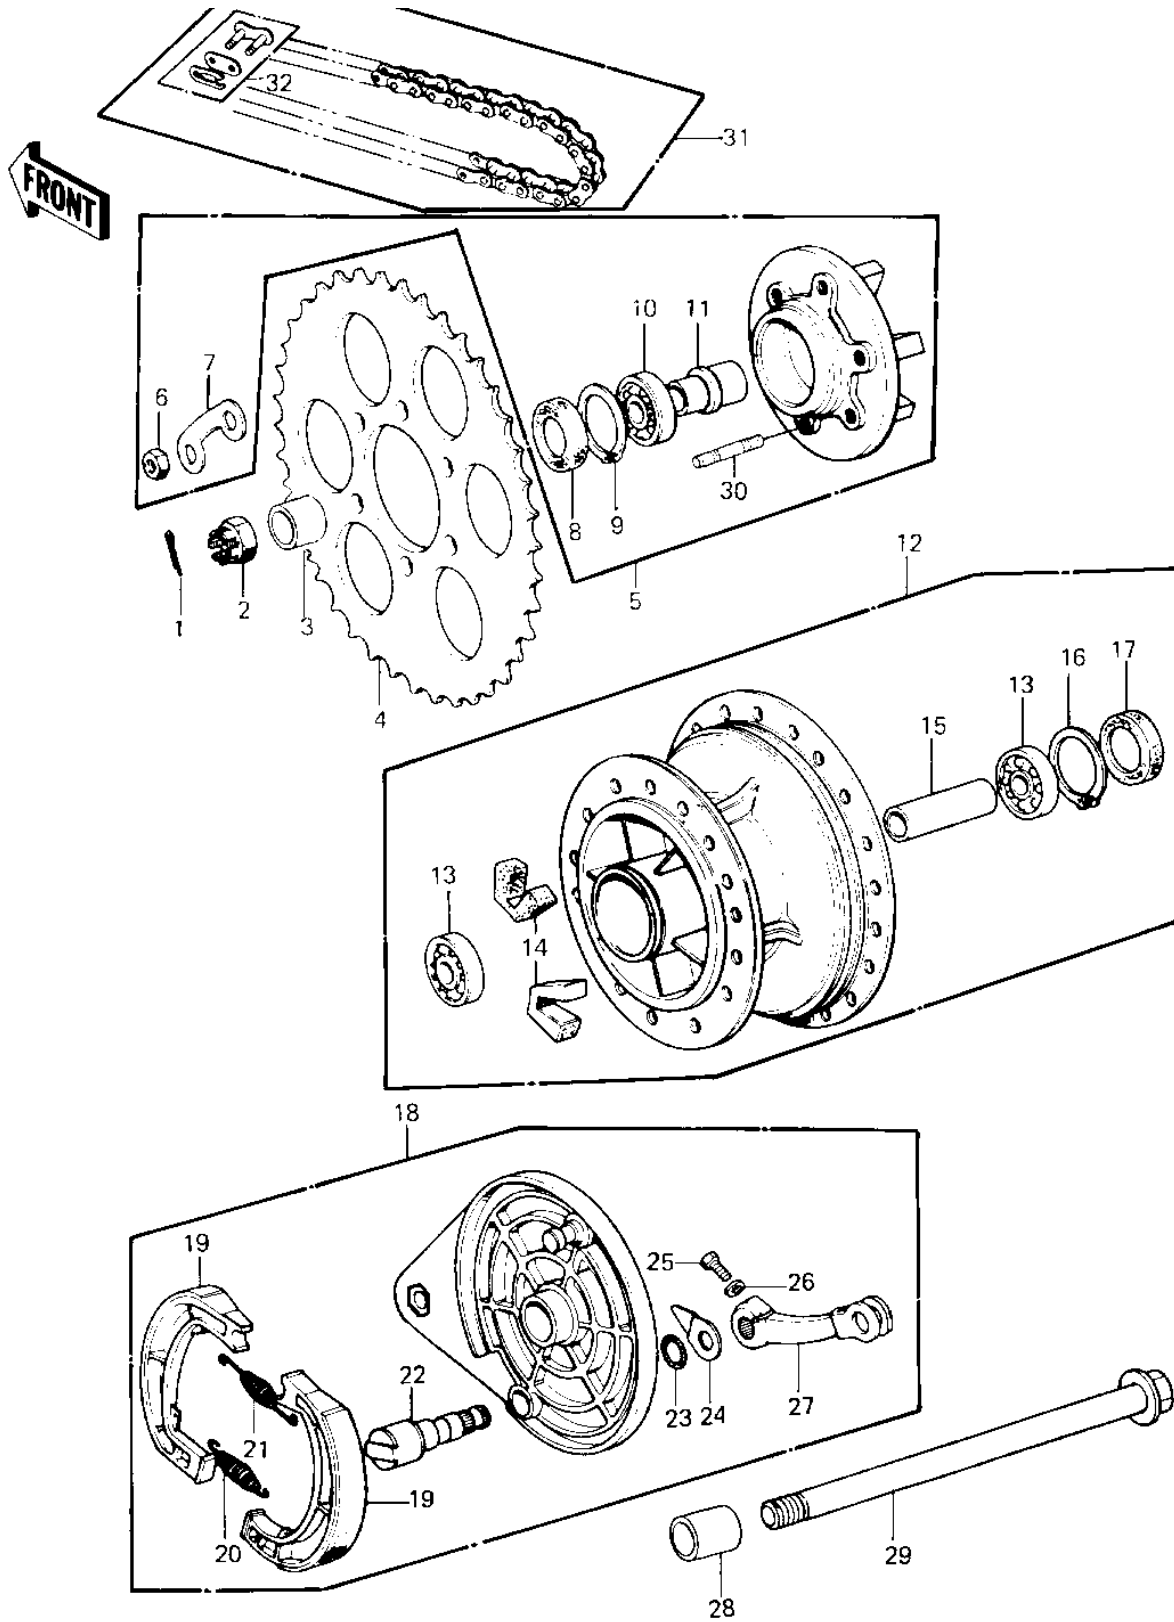

1980 KE125

PARTS DIAGRAM

REAR HUB/BRAKE/CHAIN ('80-'81 A7/A8)

1980 KE125

PARTS LIST

REAR HUB/BRAKE/CHAIN ('80-'81 A7/A8)

ITEM NAME

PART NUMBER

QUANTITY
