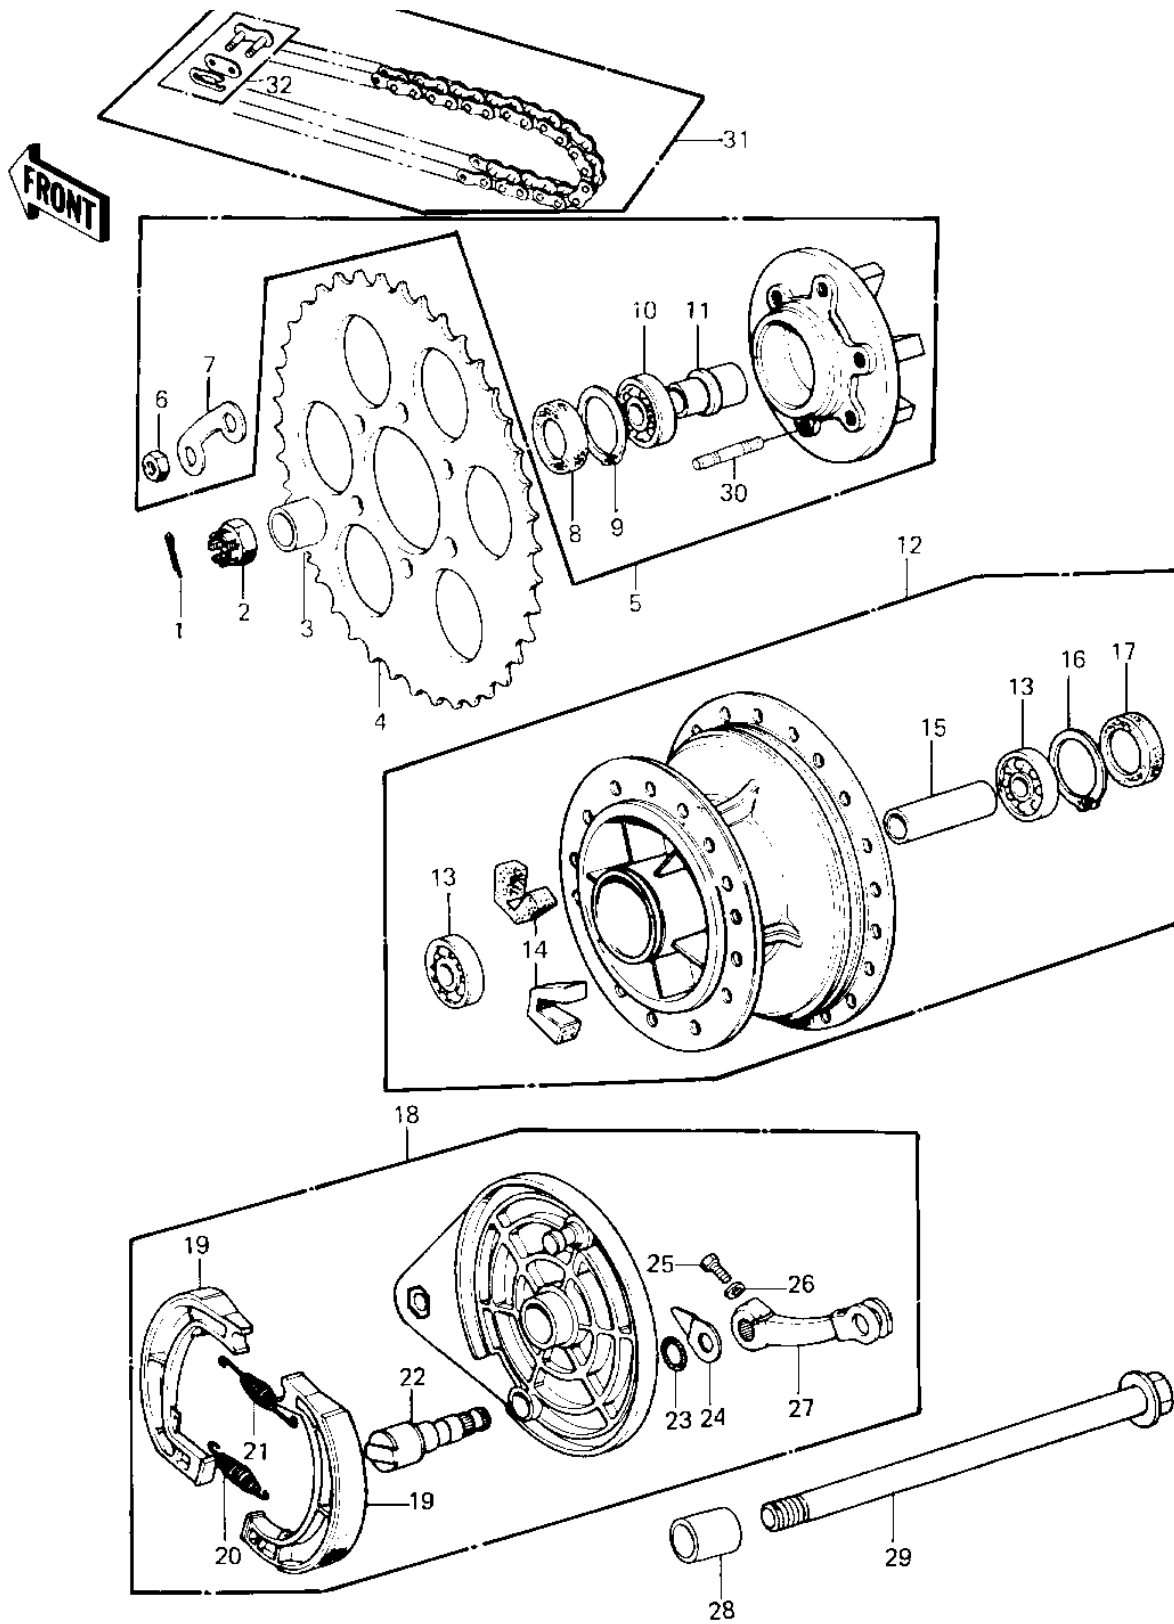

1981 KE125

PARTS DIAGRAM

REAR HUB/BRAKE/CHAIN ('80-'81 A7/A8)

1981 KE125

PARTS LIST

REAR HUB/BRAKE/CHAIN ('80-'81 A7/A8)

ITEM NAME

PART NUMBER

QUANTITY
