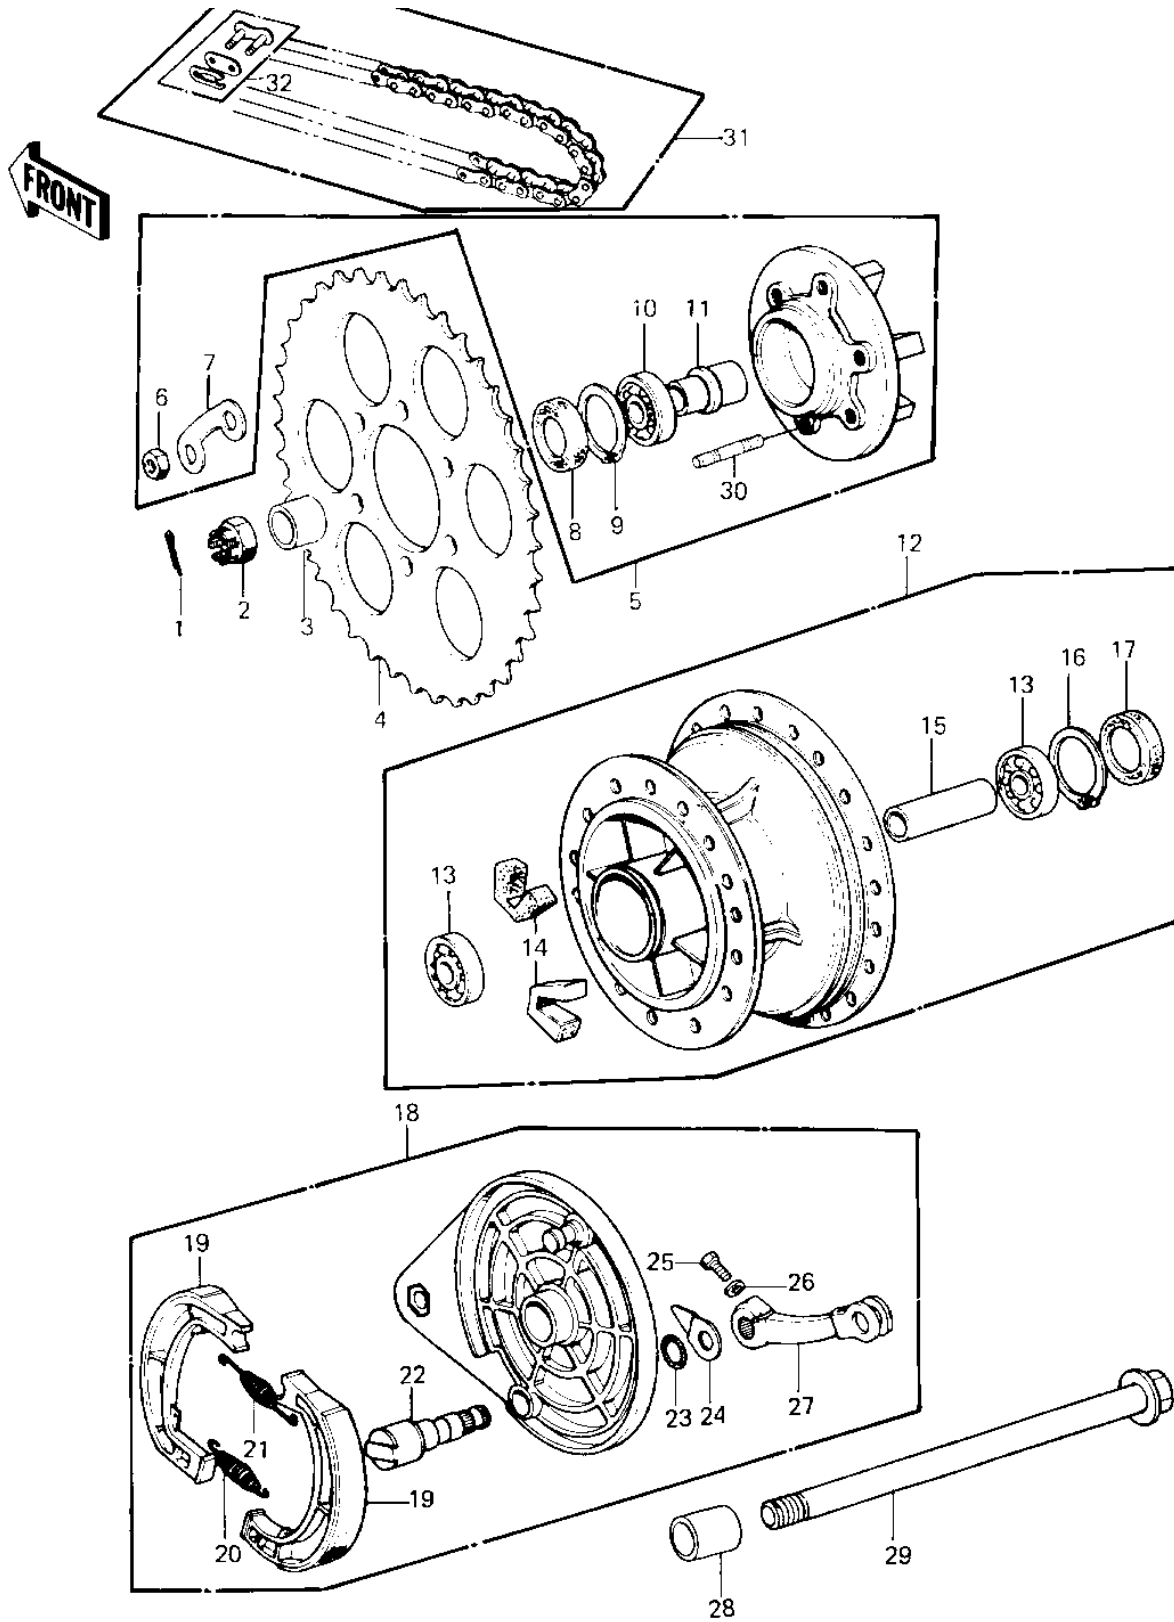

1981 KE125

PARTS DIAGRAM

REAR HUB/BRAKE/CHAIN ('80-'81 A7/A8)

1981 KE125

PARTS LIST

REAR HUB/BRAKE/CHAIN ('80-'81 A7/A8)

ITEM NAME

PART NUMBER

QUANTITY
