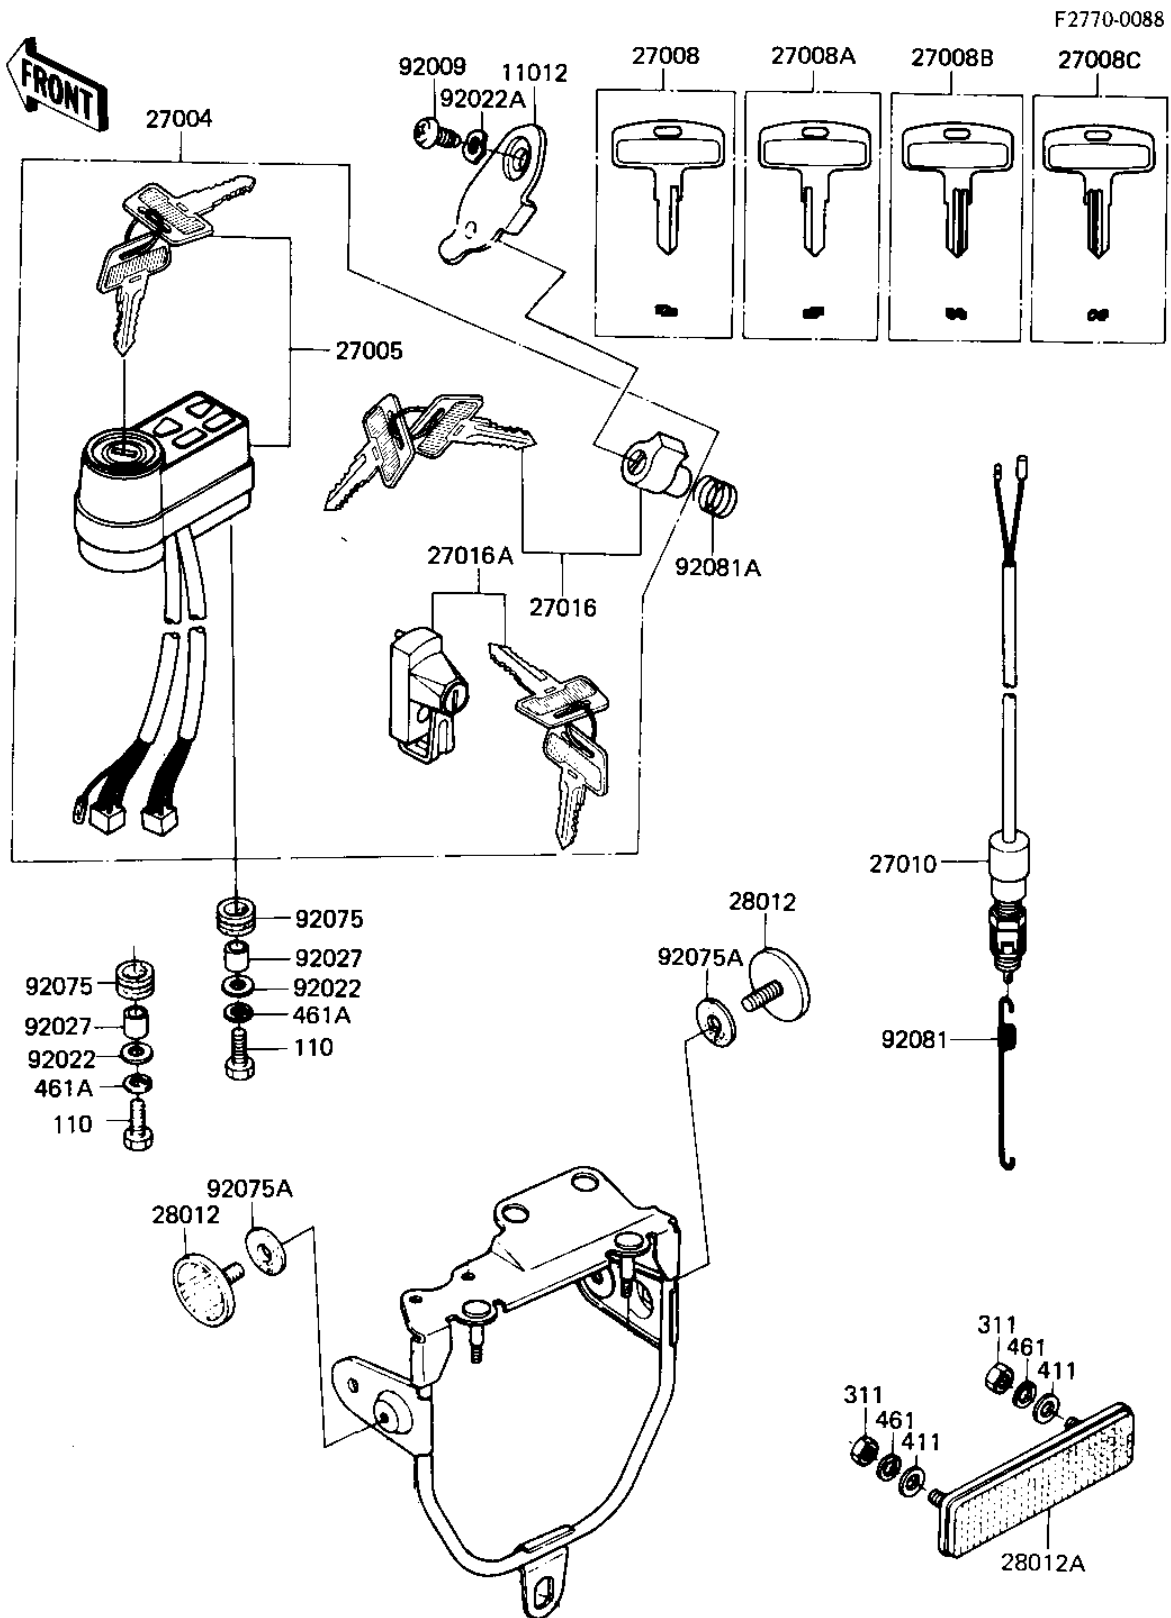

1982 KLR250

PARTS DIAGRAM

IGNITION SWITCH/LOCKS/REFLECTORS

1982 KLR250

PARTS LIST

IGNITION SWITCH/LOCKS/REFLECTORS

ITEM NAME

PART NUMBER

QUANTITY
