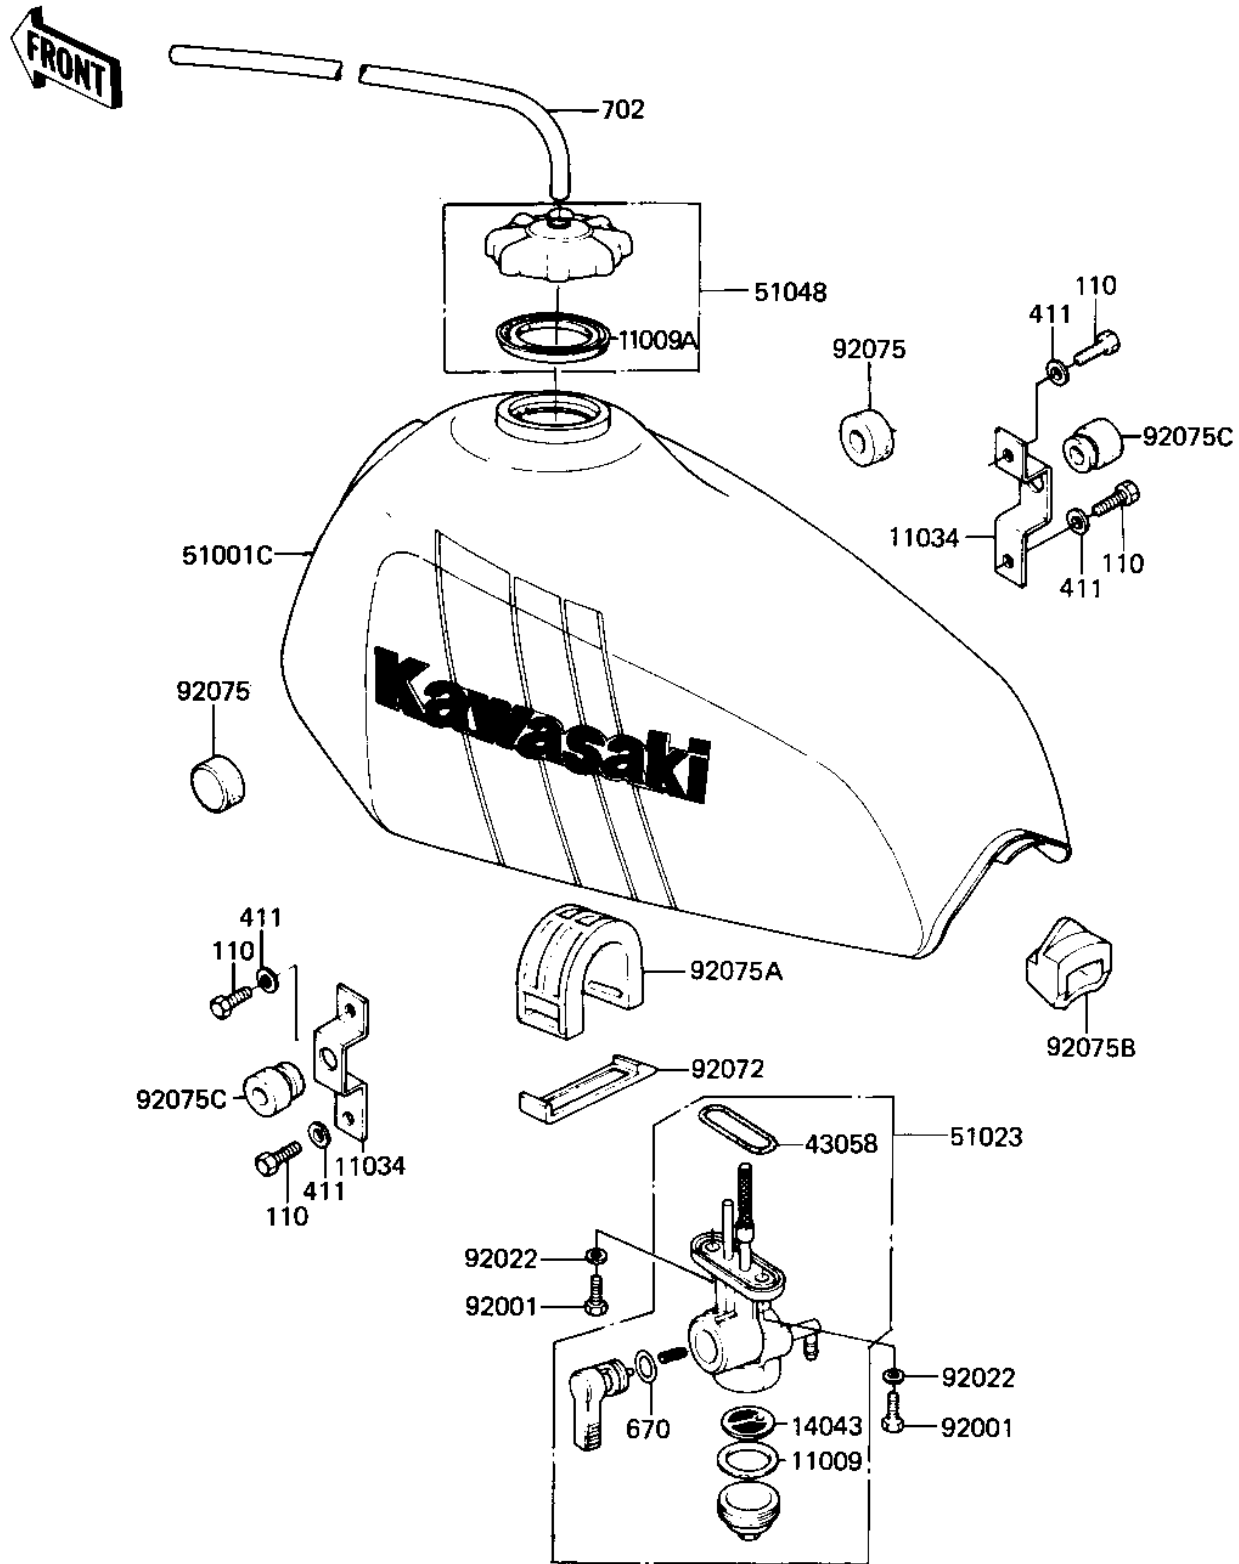

1982 KLR250

PARTS DIAGRAM

FUEL TANK

F2410-0077

1982 KLR250

PARTS LIST

FUEL TANK

Kawasaki

Let the Good Times Roll®

ITEM NAME

PART NUMBER

QUANTITY
