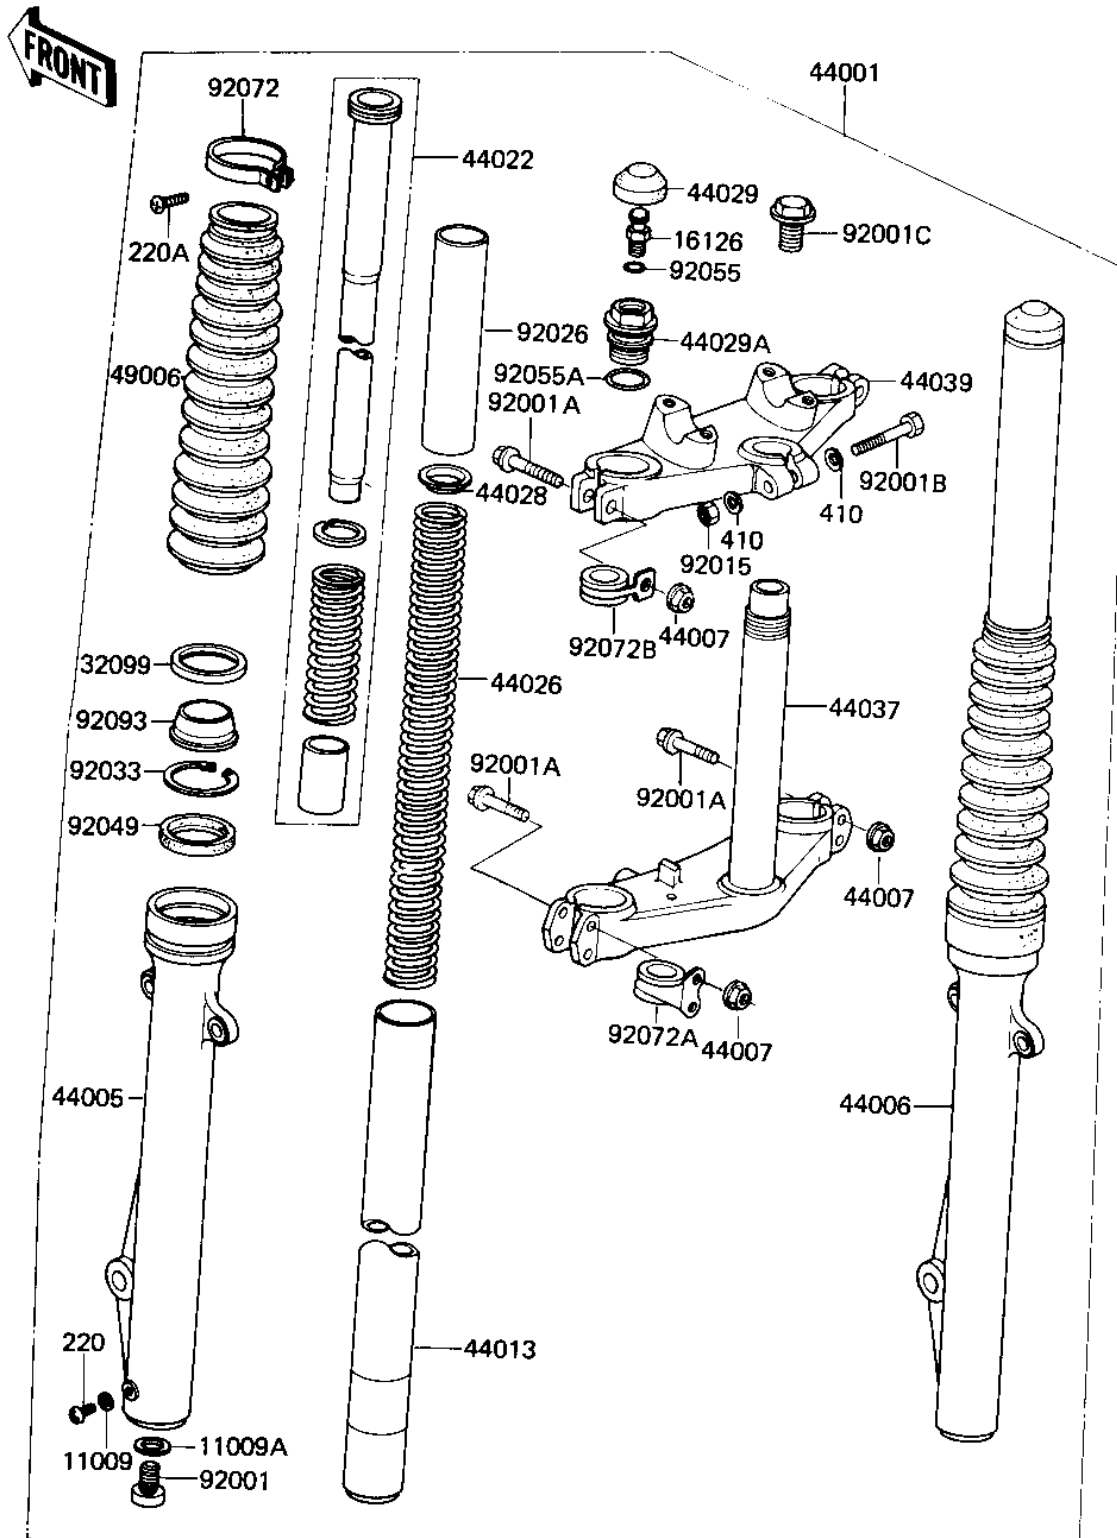

1982 KLR250

PARTS DIAGRAM

FRONT FORK

F2340-0083

1982 KLR250

PARTS LIST FRONT FORK

ITEM NAME

PART NUMBER

QUANTITY
