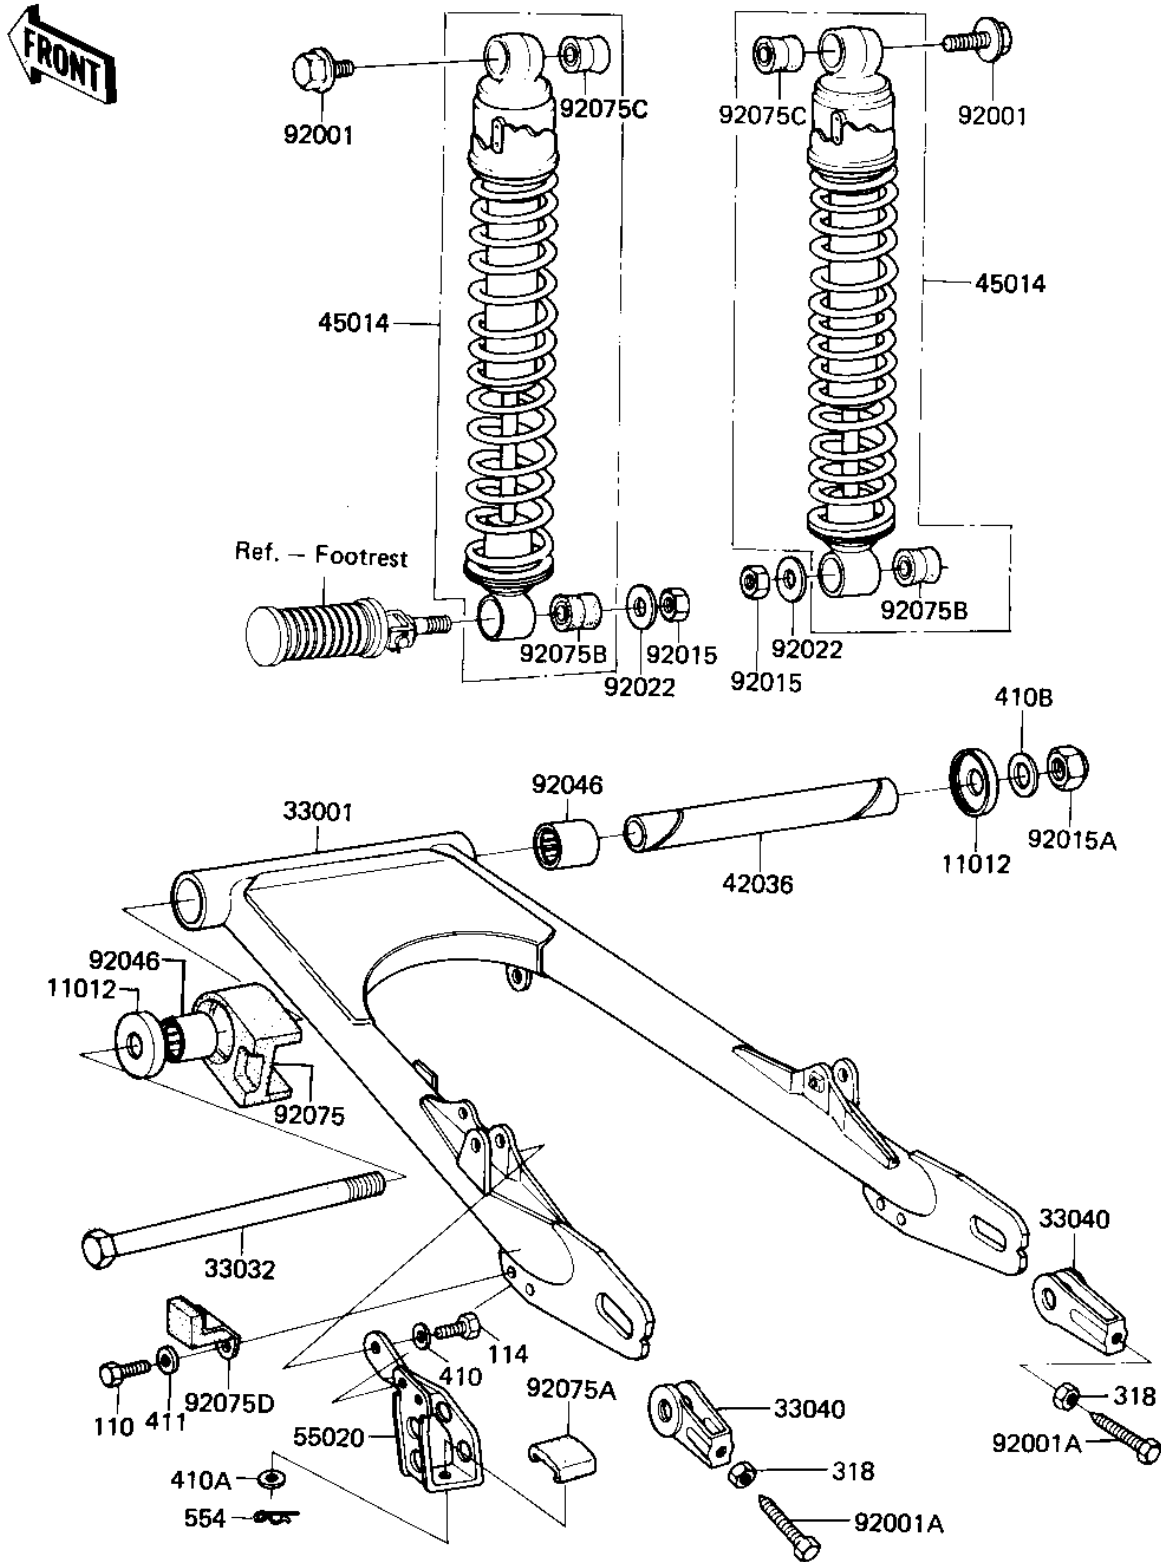

1982 KLR250

PARTS DIAGRAM

SWING ARM/SHOCK ABSORBERS

F2140-0081

1982 KLR250

PARTS LIST

SWING ARM/SHOCK ABSORBERS

ITEM NAME

PART NUMBER

QUANTITY
