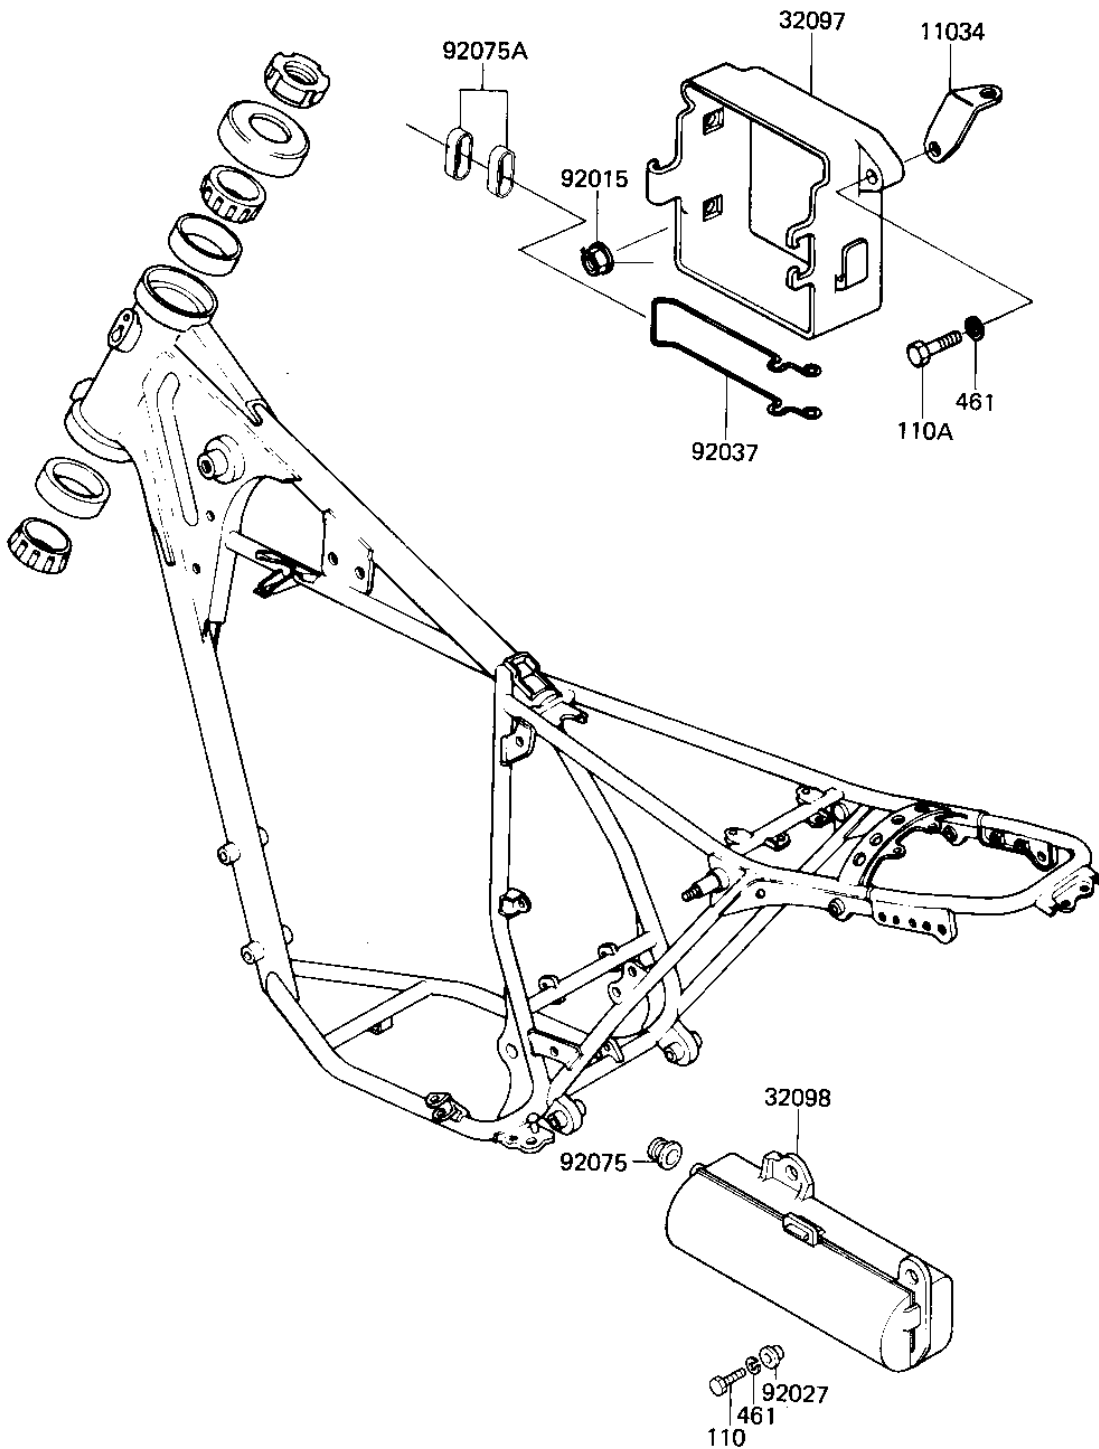

1982 KLR250

PARTS DIAGRAM

BATTERY CASE/TOOL CASE

F2132-0050

1982 KLR250

PARTS LIST

BATTERY CASE/TOOL CASE

Kawasaki

Let the Good Times Roll®

ITEM NAME

PART NUMBER

QUANTITY
