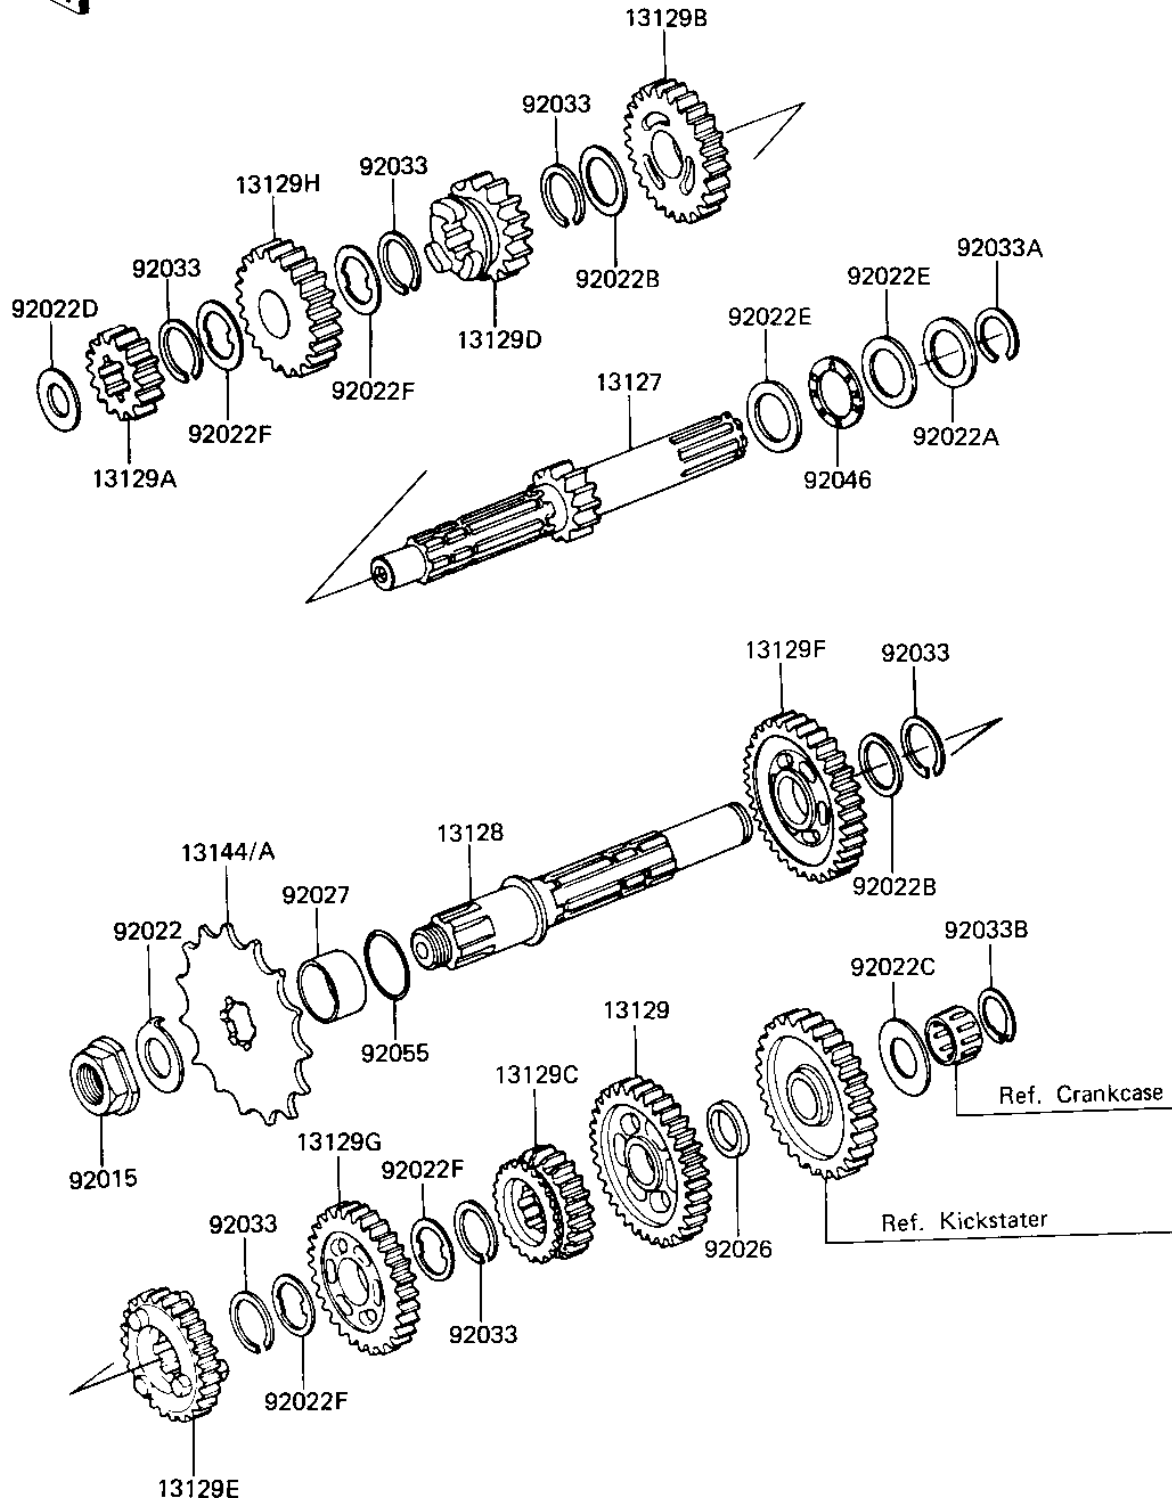

1982 KLR250

PARTS DIAGRAM TRANSMISSION

E1361-0049

1982 KLR250

PARTS LIST TRANSMISSION

ITEM NAME

PART NUMBER

QUANTITY
