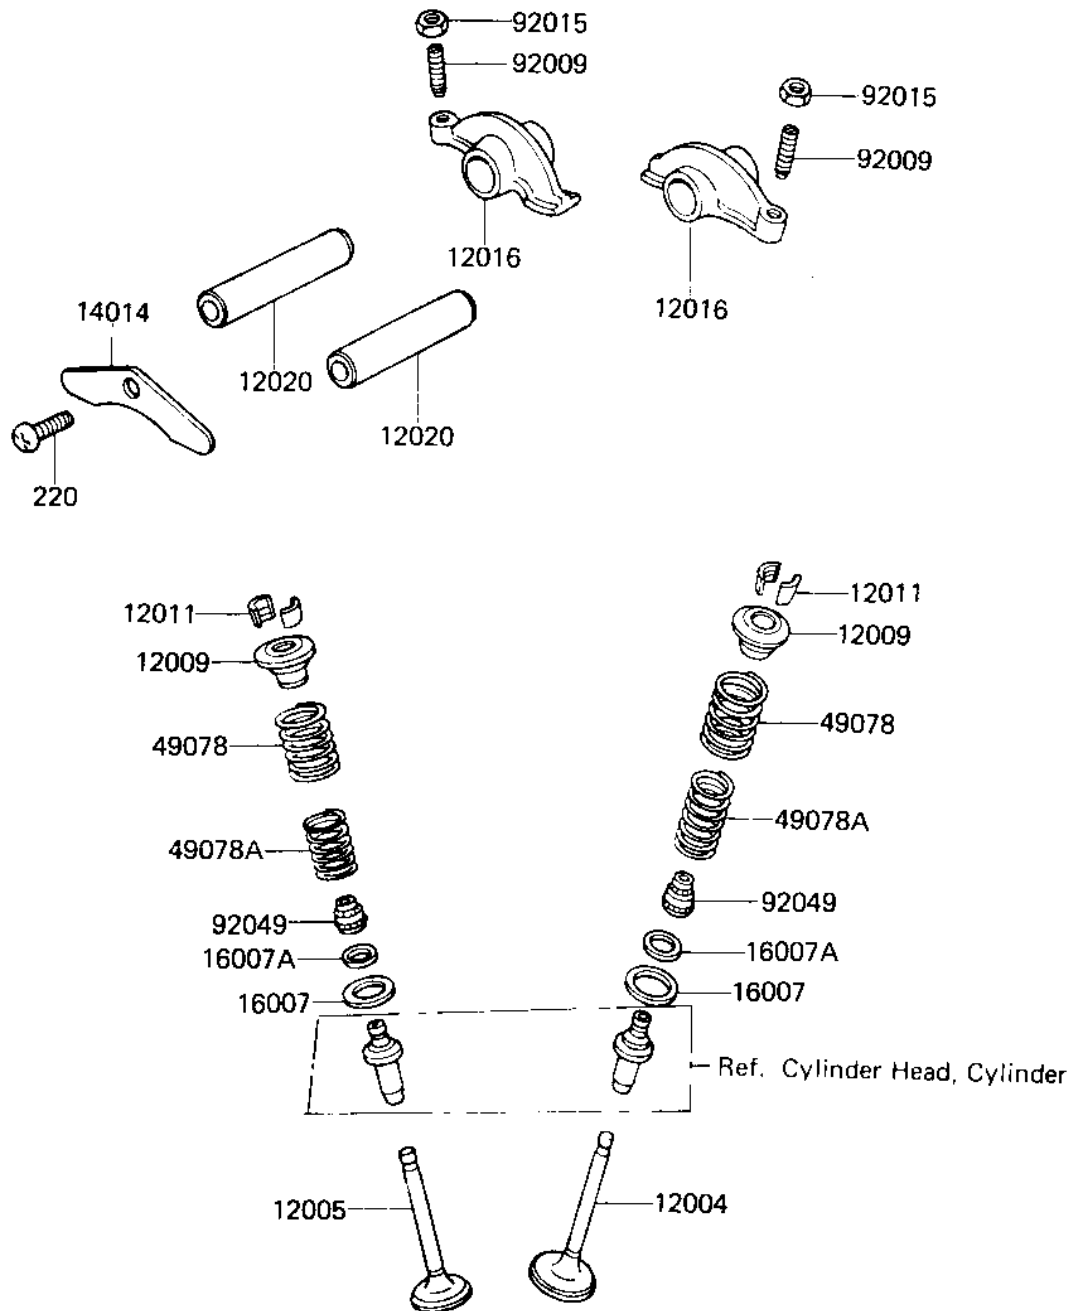

1982 KLR250

PARTS DIAGRAM

ROCKER ARMS/VALVES

E1210-0012

1982 KLR250

PARTS LIST

ROCKER ARMS/VALVES

Kawasaki

Let the Good Times Roll®

ITEM NAME

PART NUMBER

QUANTITY
