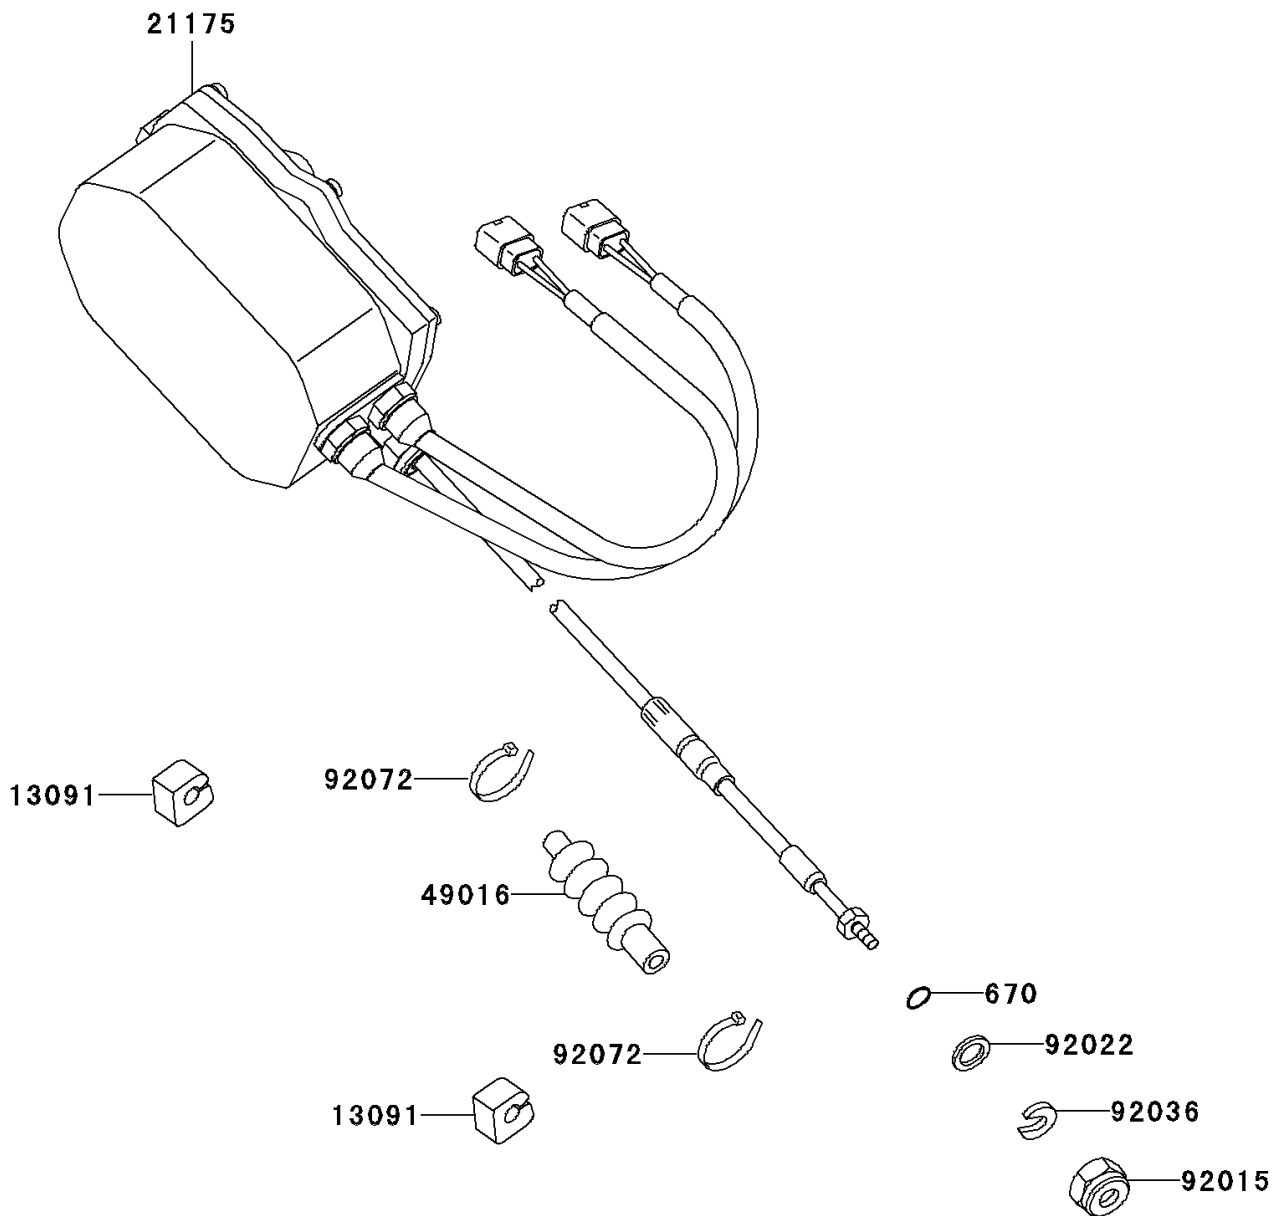

2004 Ultra 150

PARTS DIAGRAM

Control

F3177

2004 Ultra 150

PARTS LIST

Control

ITEM NAME

PART NUMBER

QUANTITY
