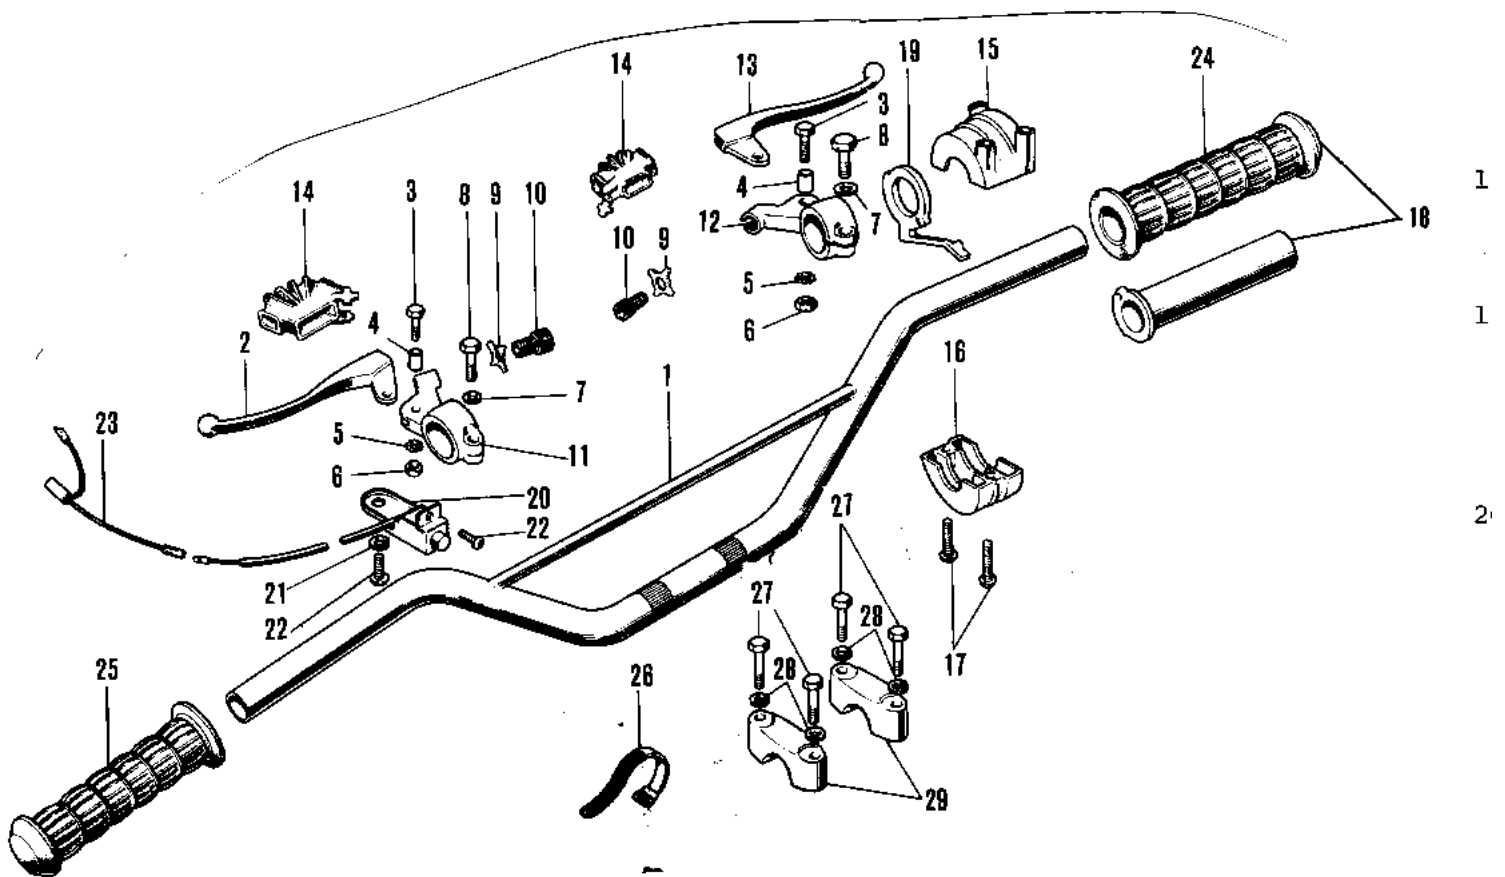

1971 Centurion

PARTS DIAGRAM

HANDLEBAR (G31M-A)

1971 Centurion

PARTS LIST

HANDLEBAR (G31M-A)

Kawasaki

Let the Good Times Roll®

ITEM NAME

PART NUMBER

QUANTITY
