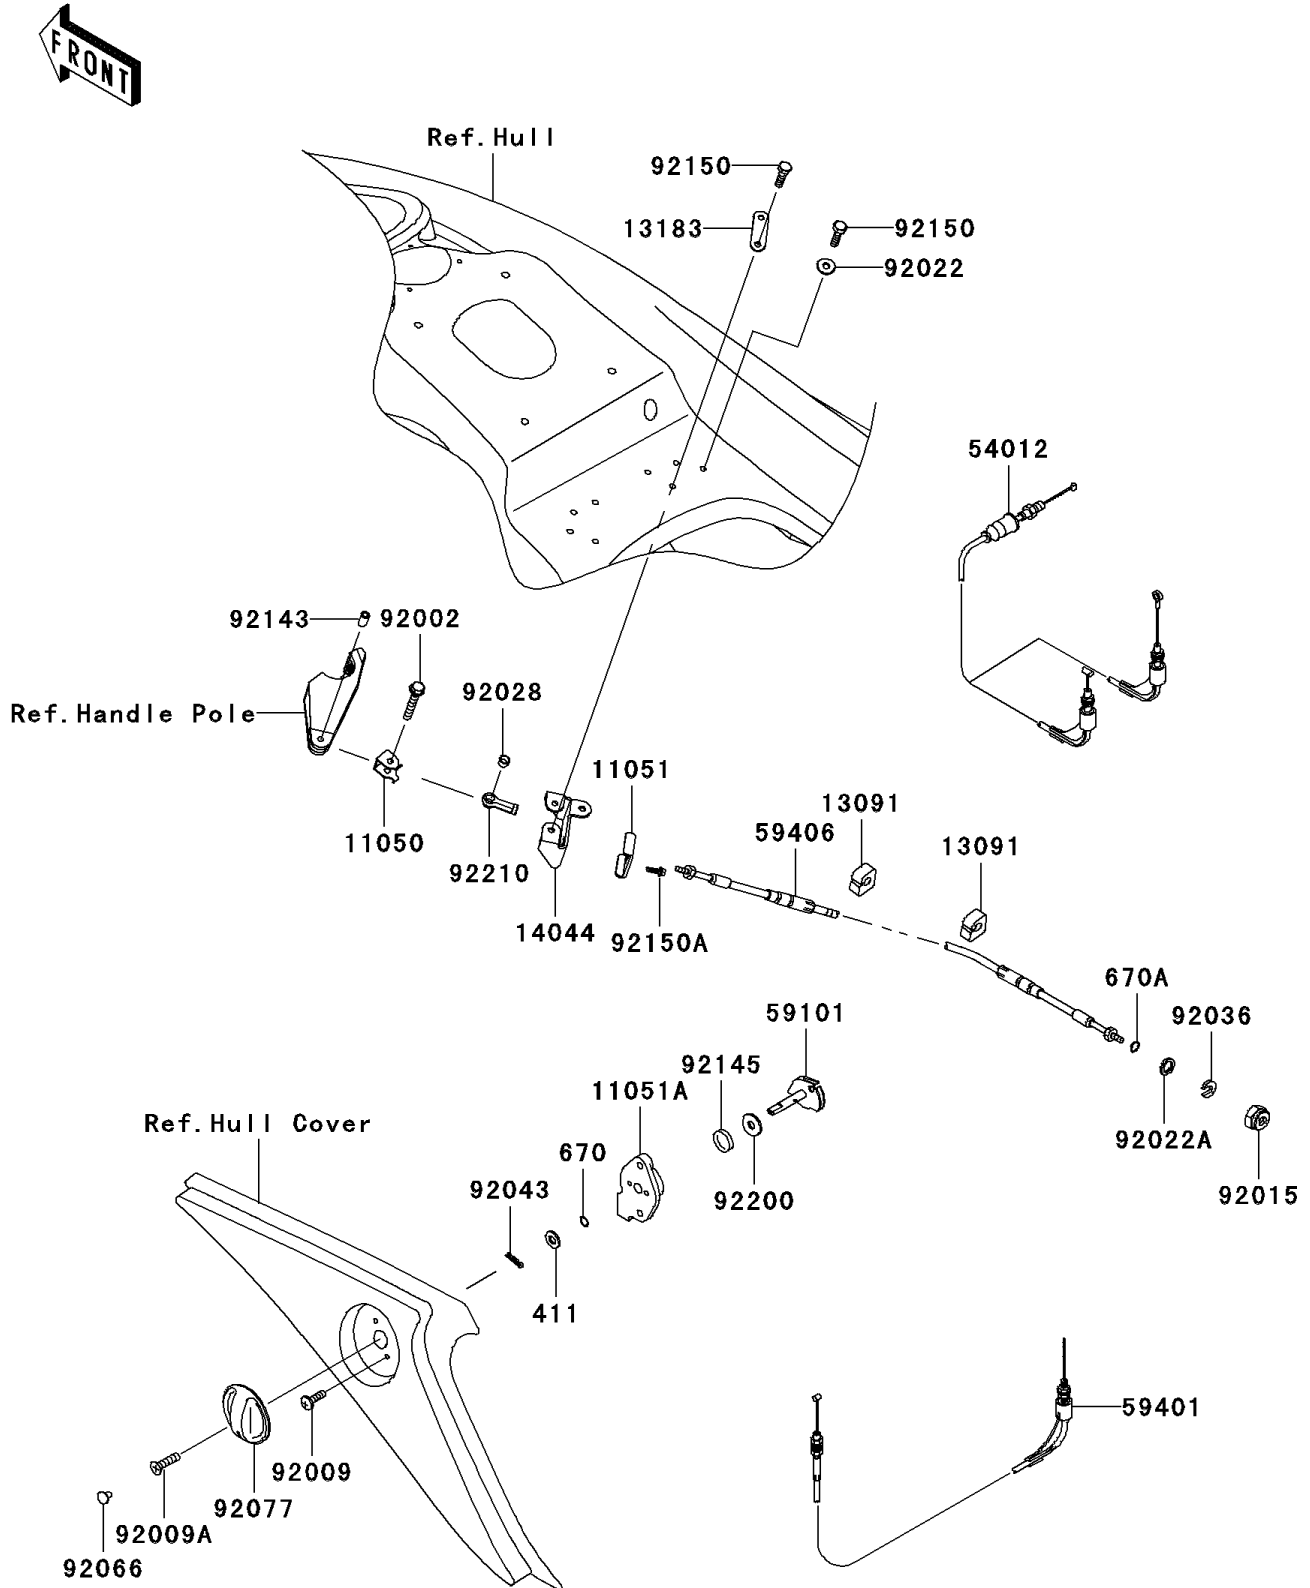

2004 Ultra 150

PARTS DIAGRAM

Cables

F3175

2004 Ultra 150

PARTS LIST

Cables

ITEM NAME

PART NUMBER

QUANTITY
