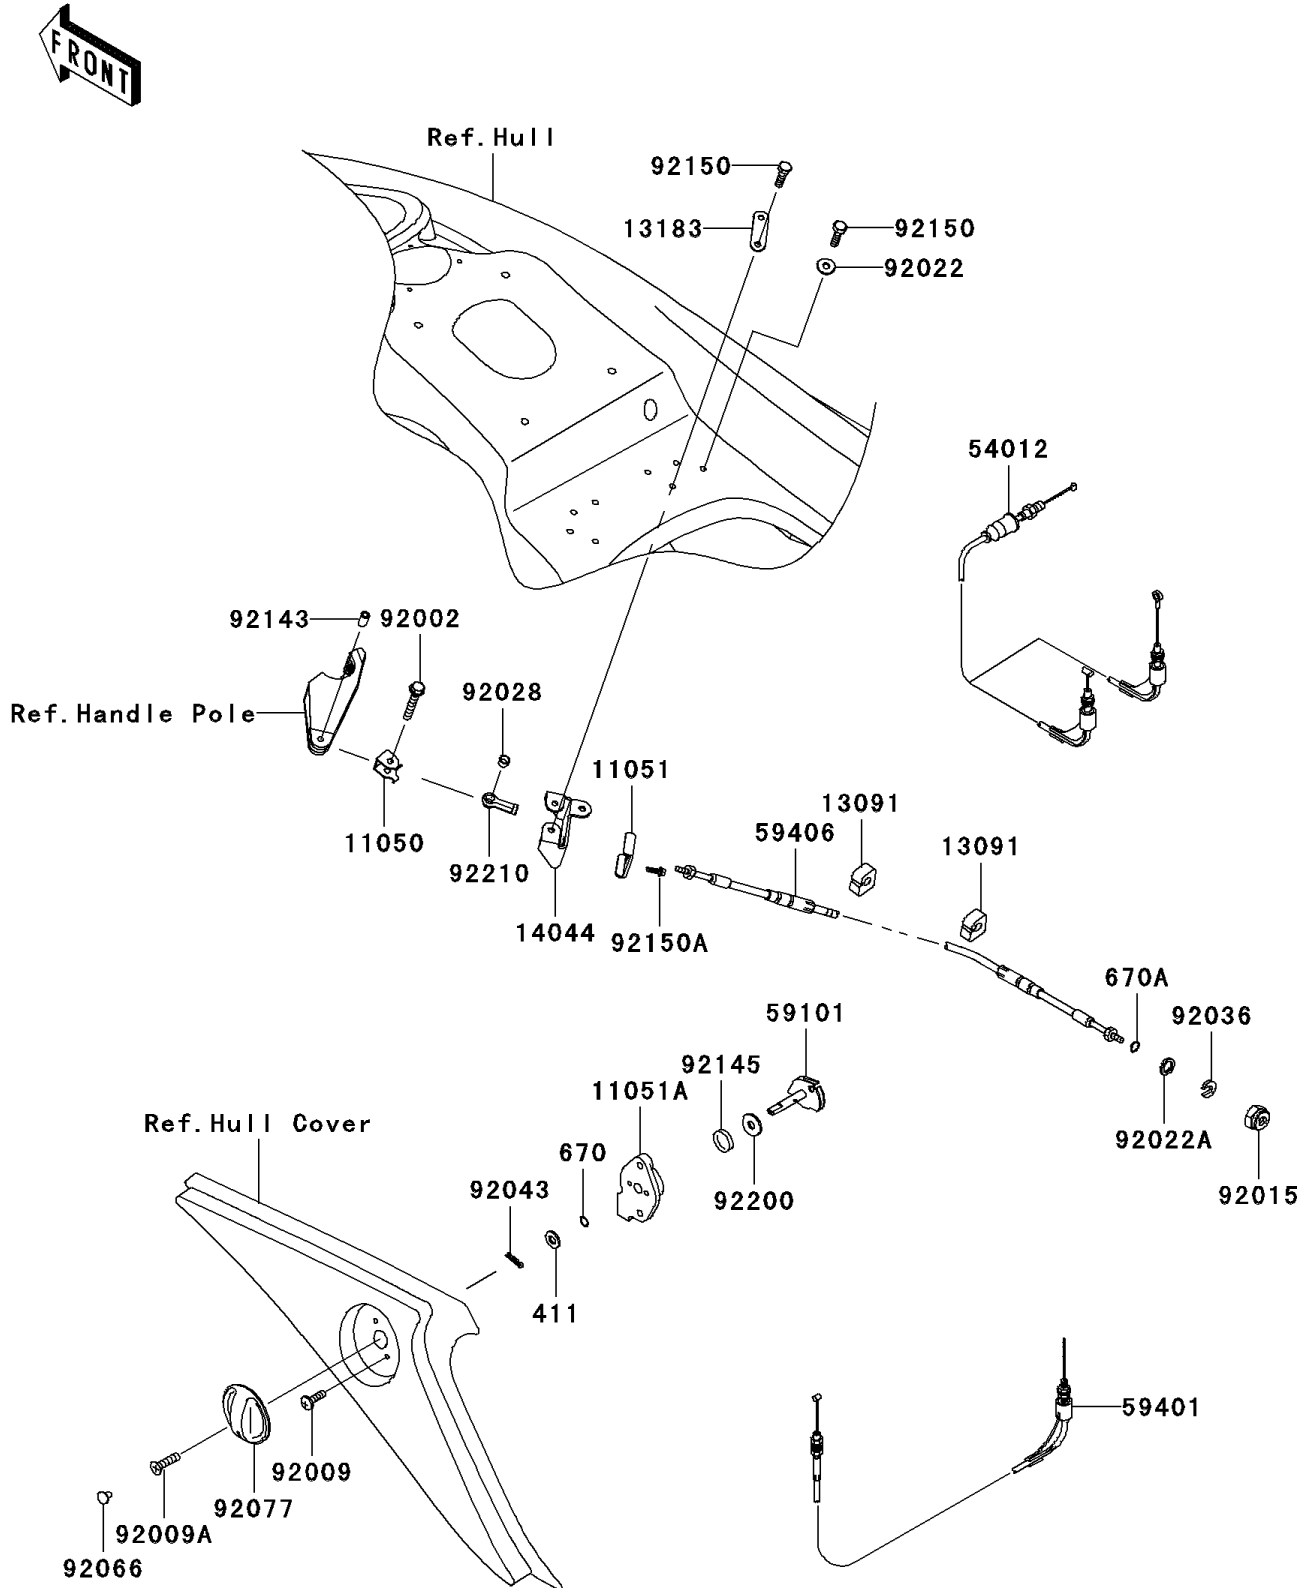

2003 Ultra 150

PARTS DIAGRAM

Cables

F3175

2003 Ultra 150

PARTS LIST

Cables

ITEM NAME

PART NUMBER

QUANTITY
