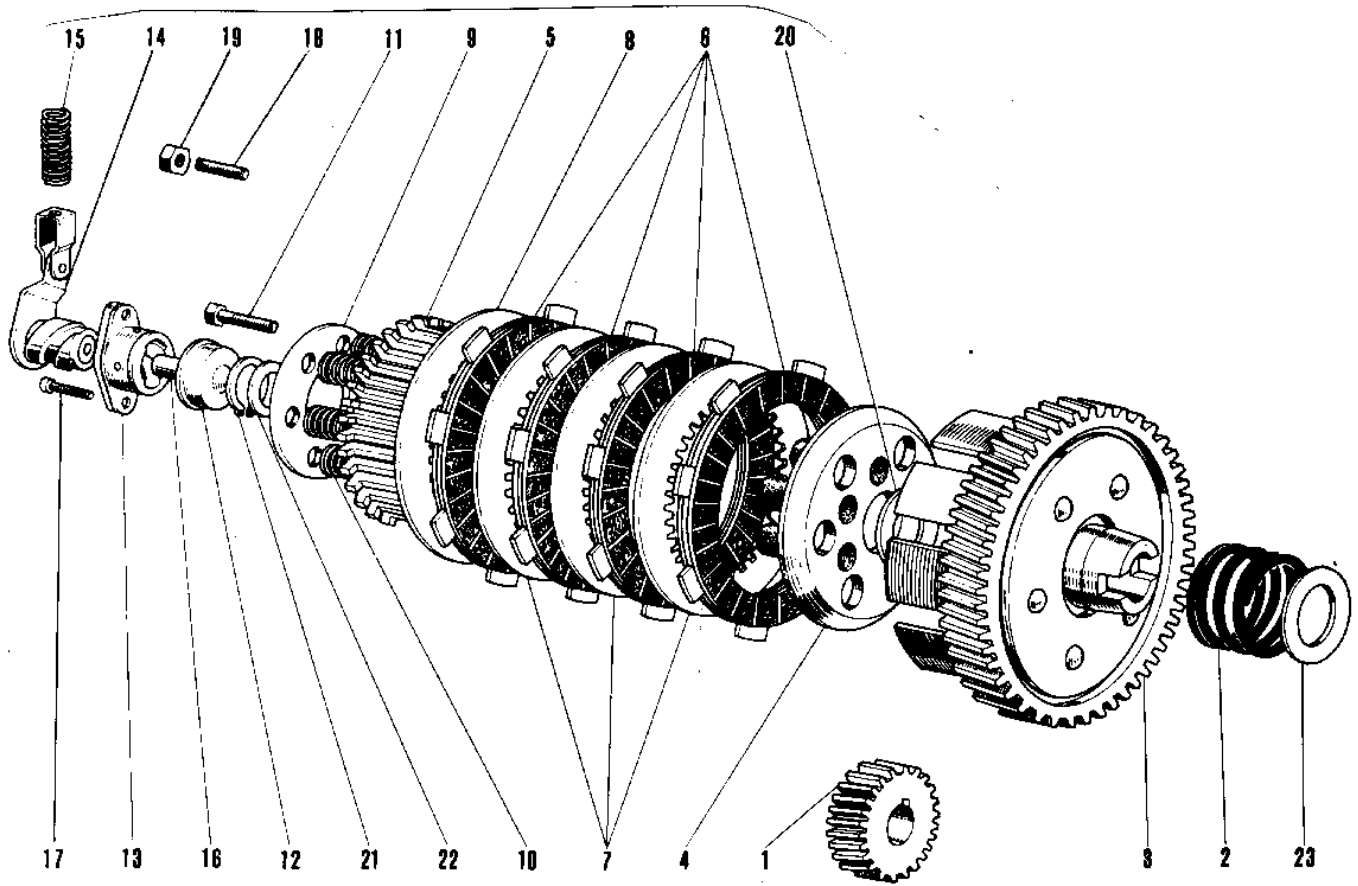

1971 Centurion

PARTS DIAGRAM

CLUTCH

1971 Centurion

PARTS LIST

CLUTCH

Kawasaki

Let the Good Times Roll®

ITEM NAME

PART NUMBER

QUANTITY
