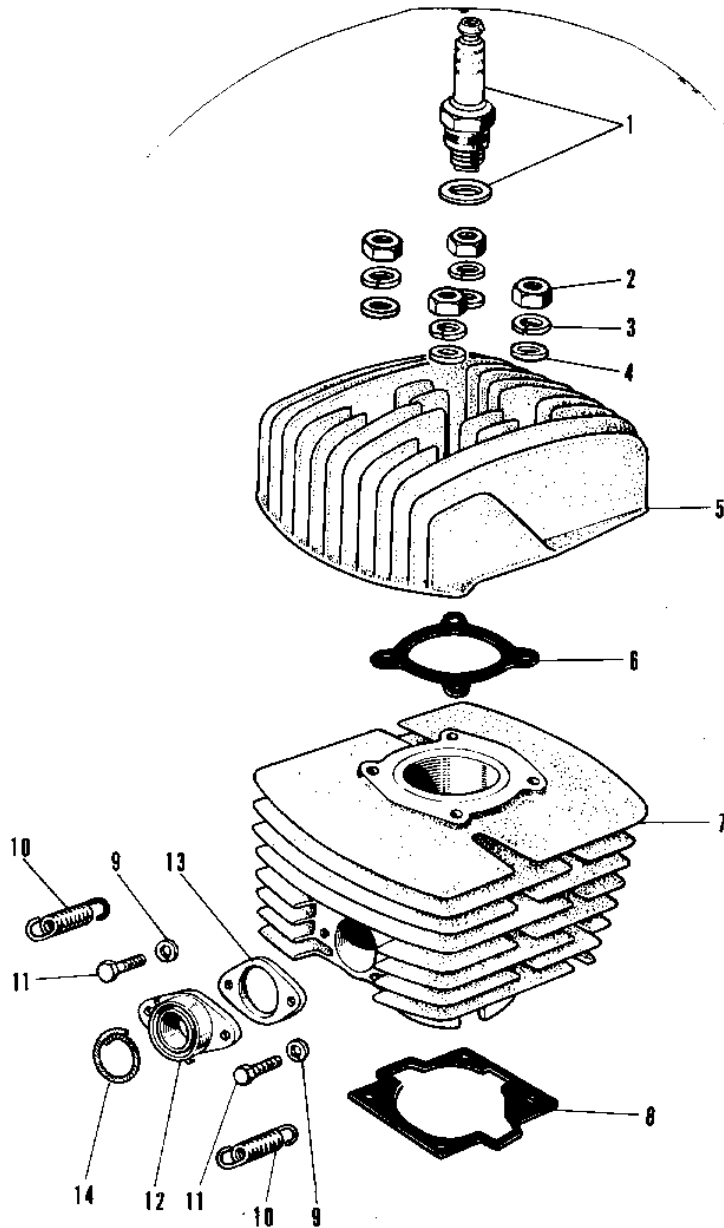

1971 Centurion

PARTS DIAGRAM

CYLINDER HEAD/CYLINDER

1971 Centurion

PARTS LIST

CYLINDER HEAD/CYLINDER

ITEM NAME	PART NUMBER	QUANTITY
SPARK PLUG B8HN (Ref # 1)	92070-008	
NUT,8MM (Ref # 2)	311B0800	
WASHER SPRING 8MM (Ref # 3)	461F0800	
WASHER PLAIN 8MM (Ref # 4)	410B0800	
CYLINDER HEAD,F.BLACK (Ref # 5)	11001-038-21	
GASKET CYLINDER HEAD (Ref # 6)	11004-033	
CYLINDER (Ref # 7)	11005-054	
GASKET CYLINDER BASE (Ref # 8)	11009-020	
WASHER SPRING 6MM (Ref # 9)	461F0600	
SPRING CONNECTOR (Ref # 10)	18071-001	
BOLT-UPSET,6X20 (Ref # 11)	112G0620	
HOLDER EXHAUST PIPE (Ref # 12)	18069-028	
GASKET EXH PIPE CLAMP (Ref # 13)	18067-005	