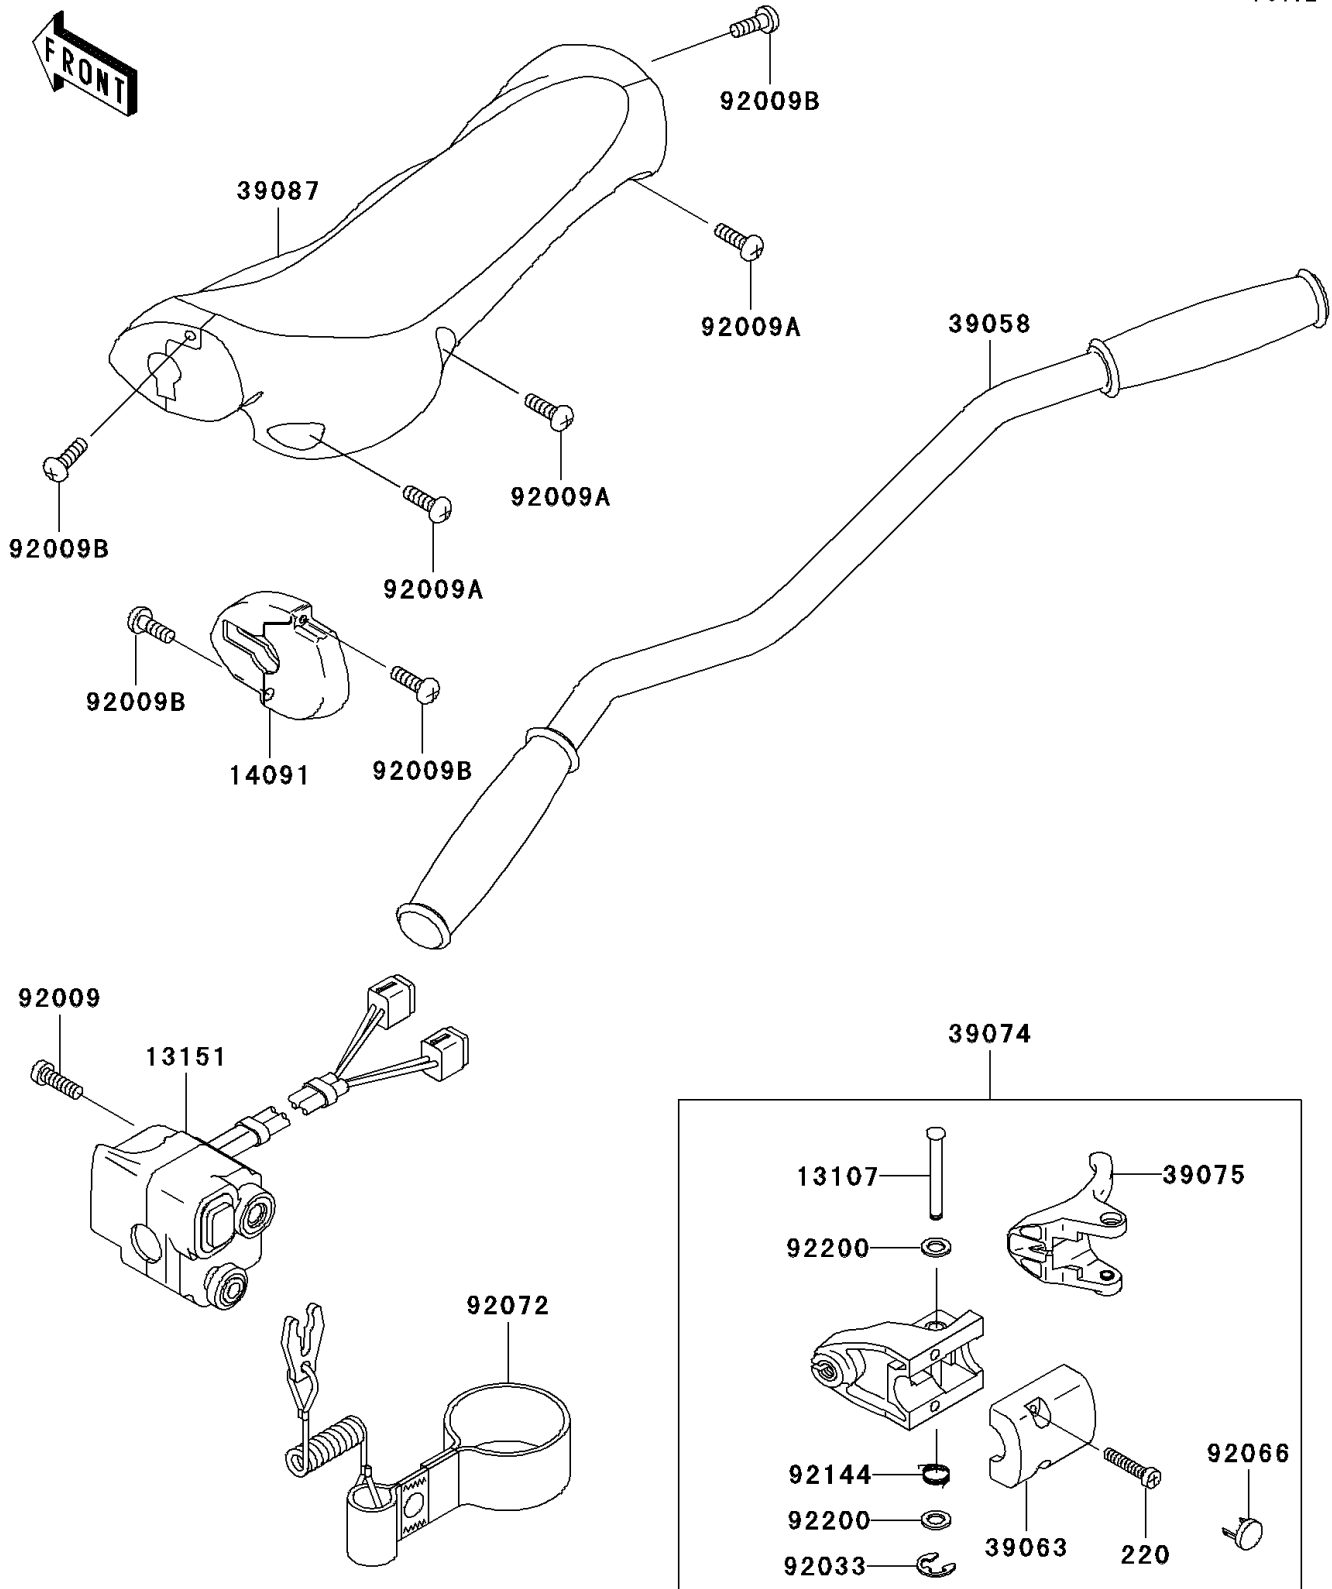

2004 Ultra 150

PARTS DIAGRAM

Handlebar

F3172

2004 Ultra 150

PARTS LIST

Handlebar

ITEM NAME

PART NUMBER

QUANTITY
