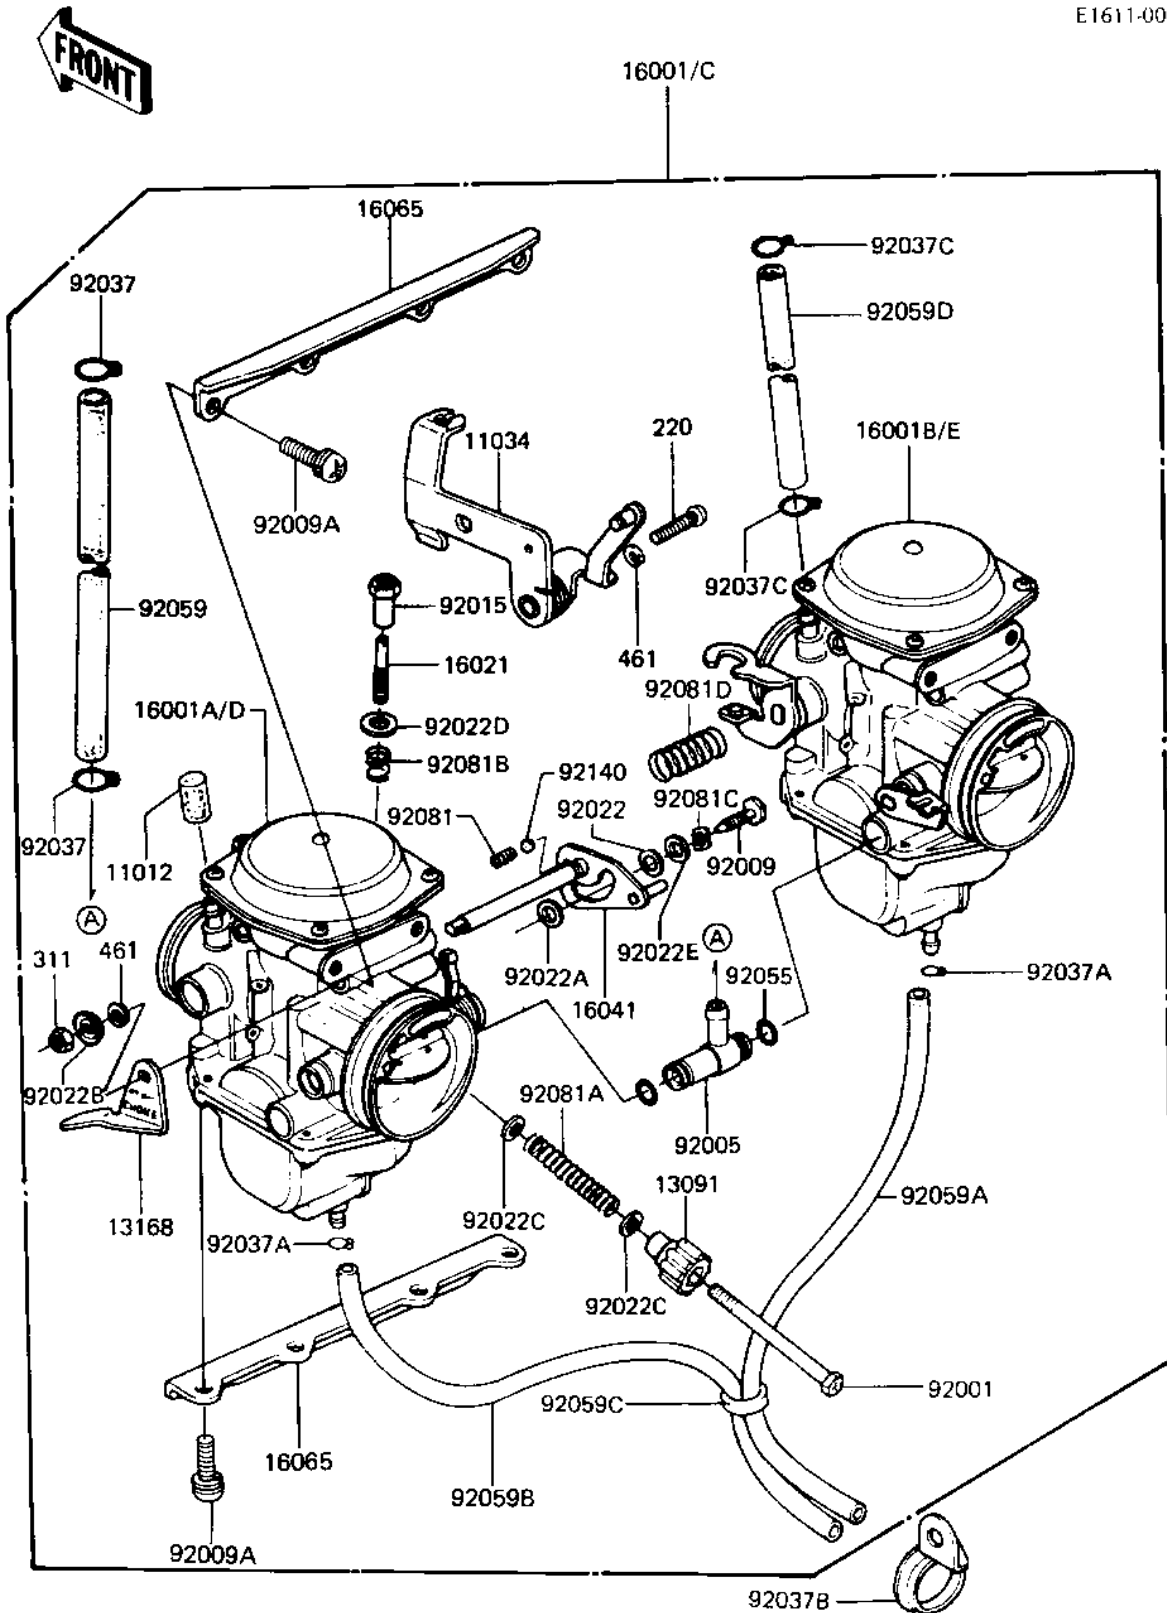

1982 LTD

PARTS DIAGRAM

CARBURETOR ASSY ('81-'83 A2/A3/A4)

E1611-000

1982 LTD

PARTS LIST

CARBURETOR ASSY ('81-'83 A2/A3/A4)

Kawasaki

Let the Good Times Roll®

ITEM NAME

PART NUMBER

QUANTITY
