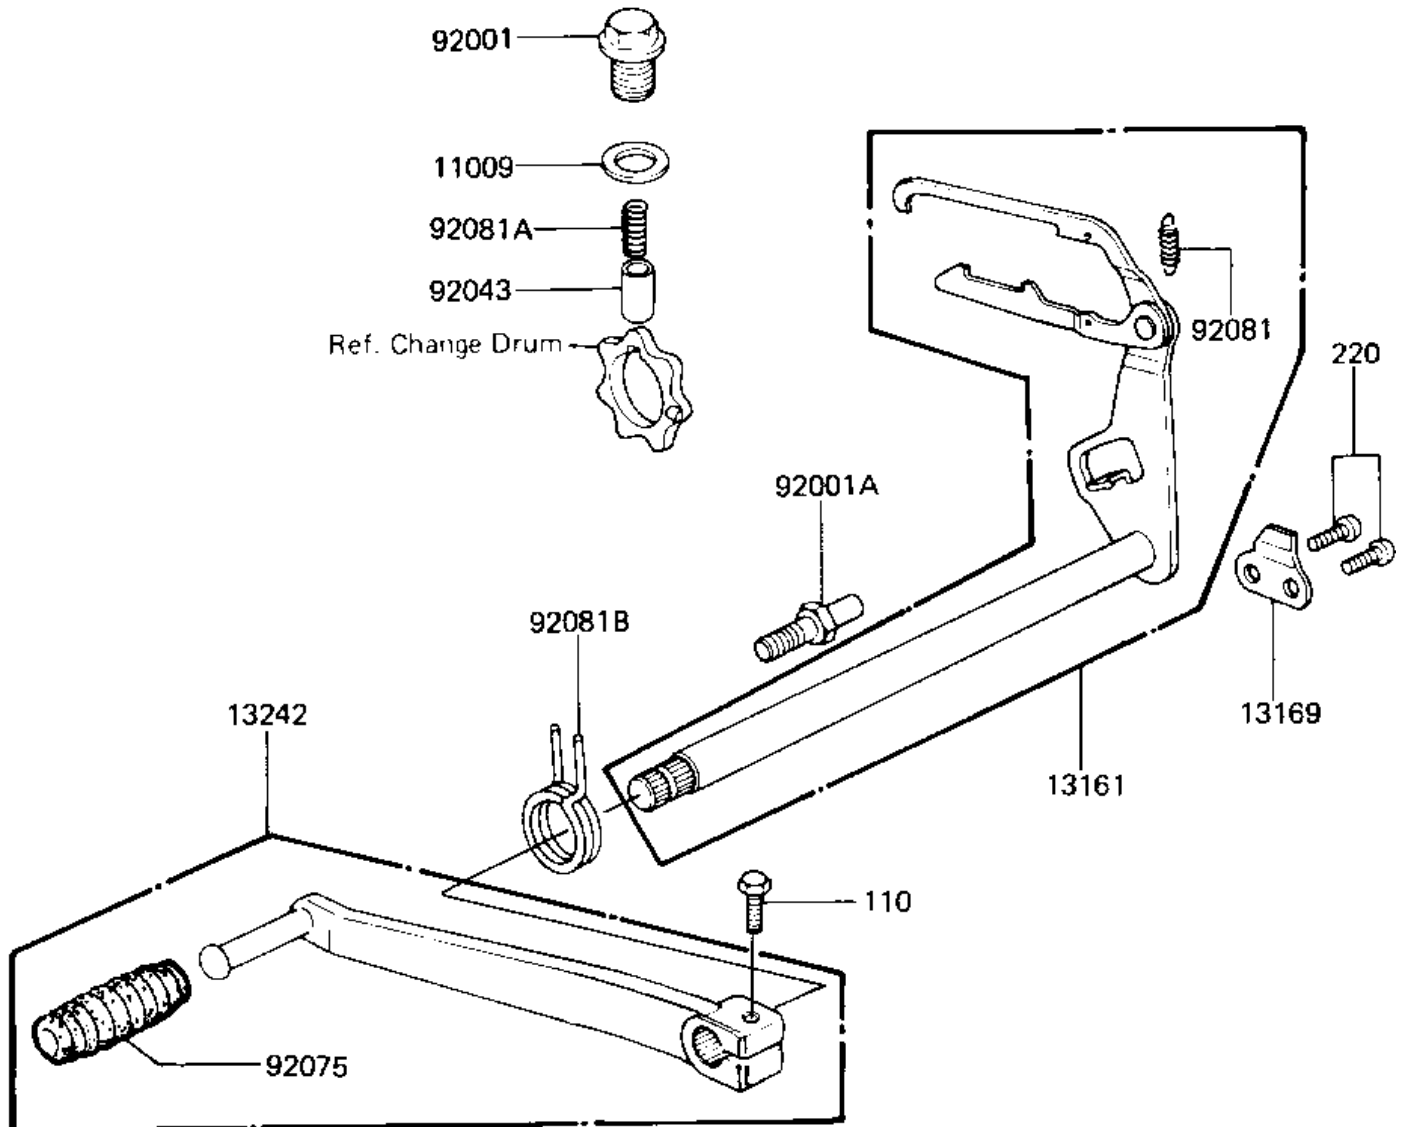

1983 LTD

PARTS DIAGRAM

GEAR CHANGE MECHANISM ('81-'83 A2/A3/A4)

E1370-0001

1983 LTD

PARTS LIST

GEAR CHANGE MECHANISM ('81-'83 A2/A3/A4)

ITEM NAME

PART NUMBER

QUANTITY
