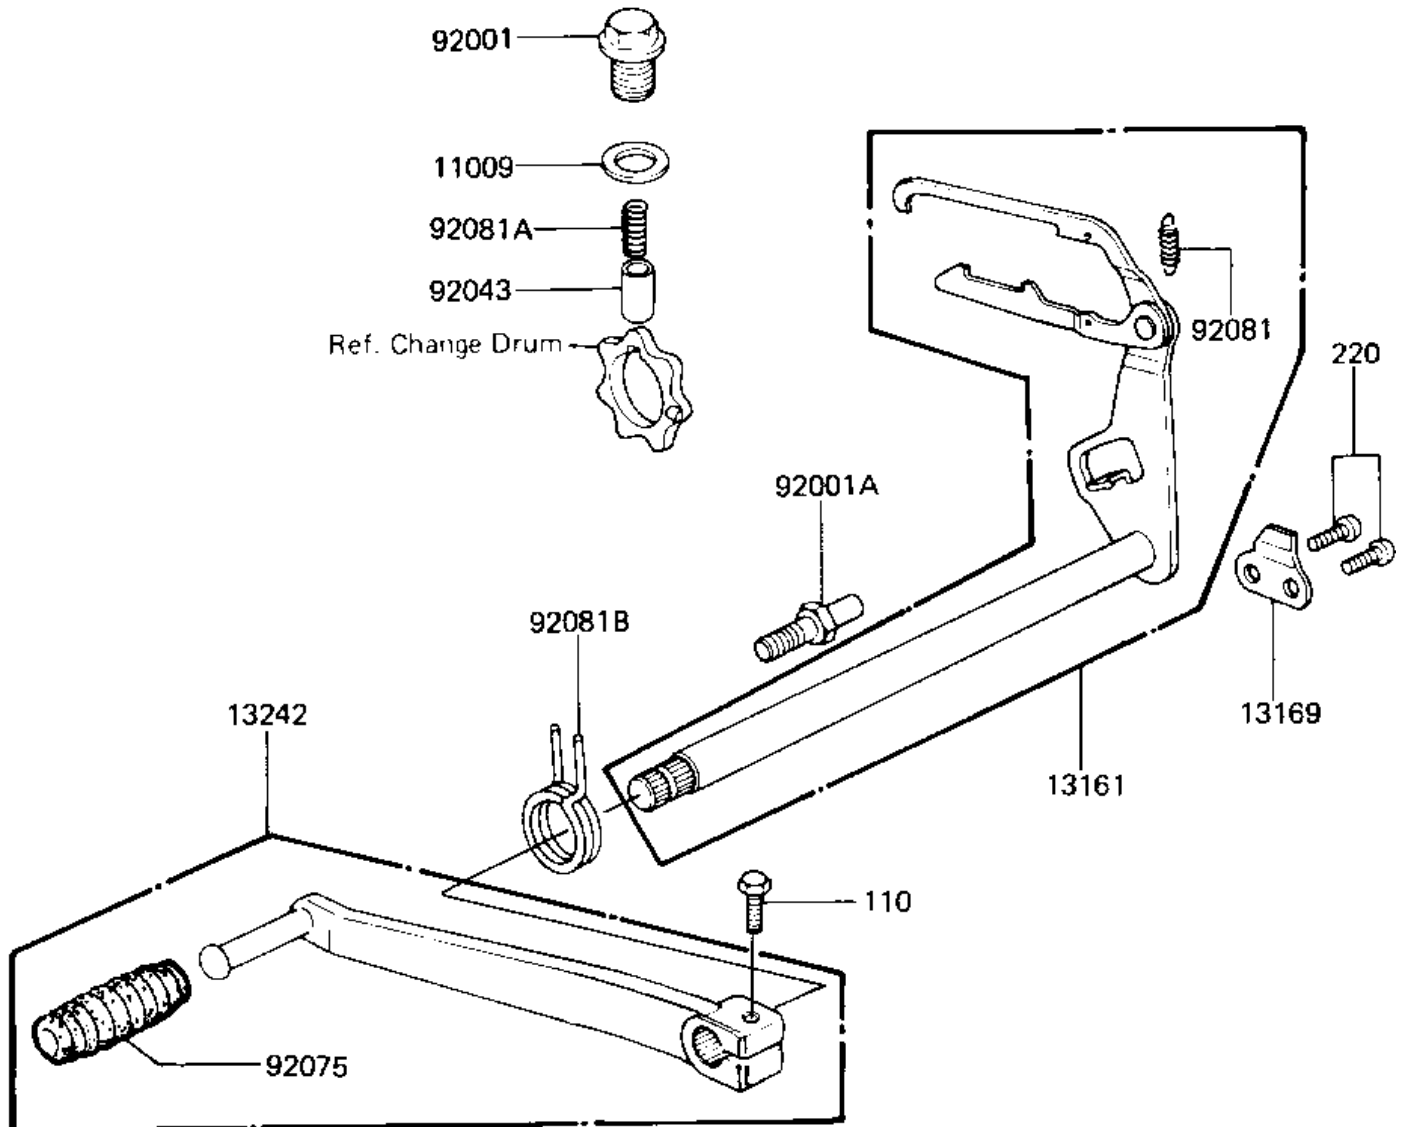

1982 LTD

PARTS DIAGRAM

GEAR CHANGE MECHANISM ('81-'83 A2/A3/A4)

E1370-0001

1982 LTD

PARTS LIST

GEAR CHANGE MECHANISM ('81-'83 A2/A3/A4)

ITEM NAME

PART NUMBER

QUANTITY
