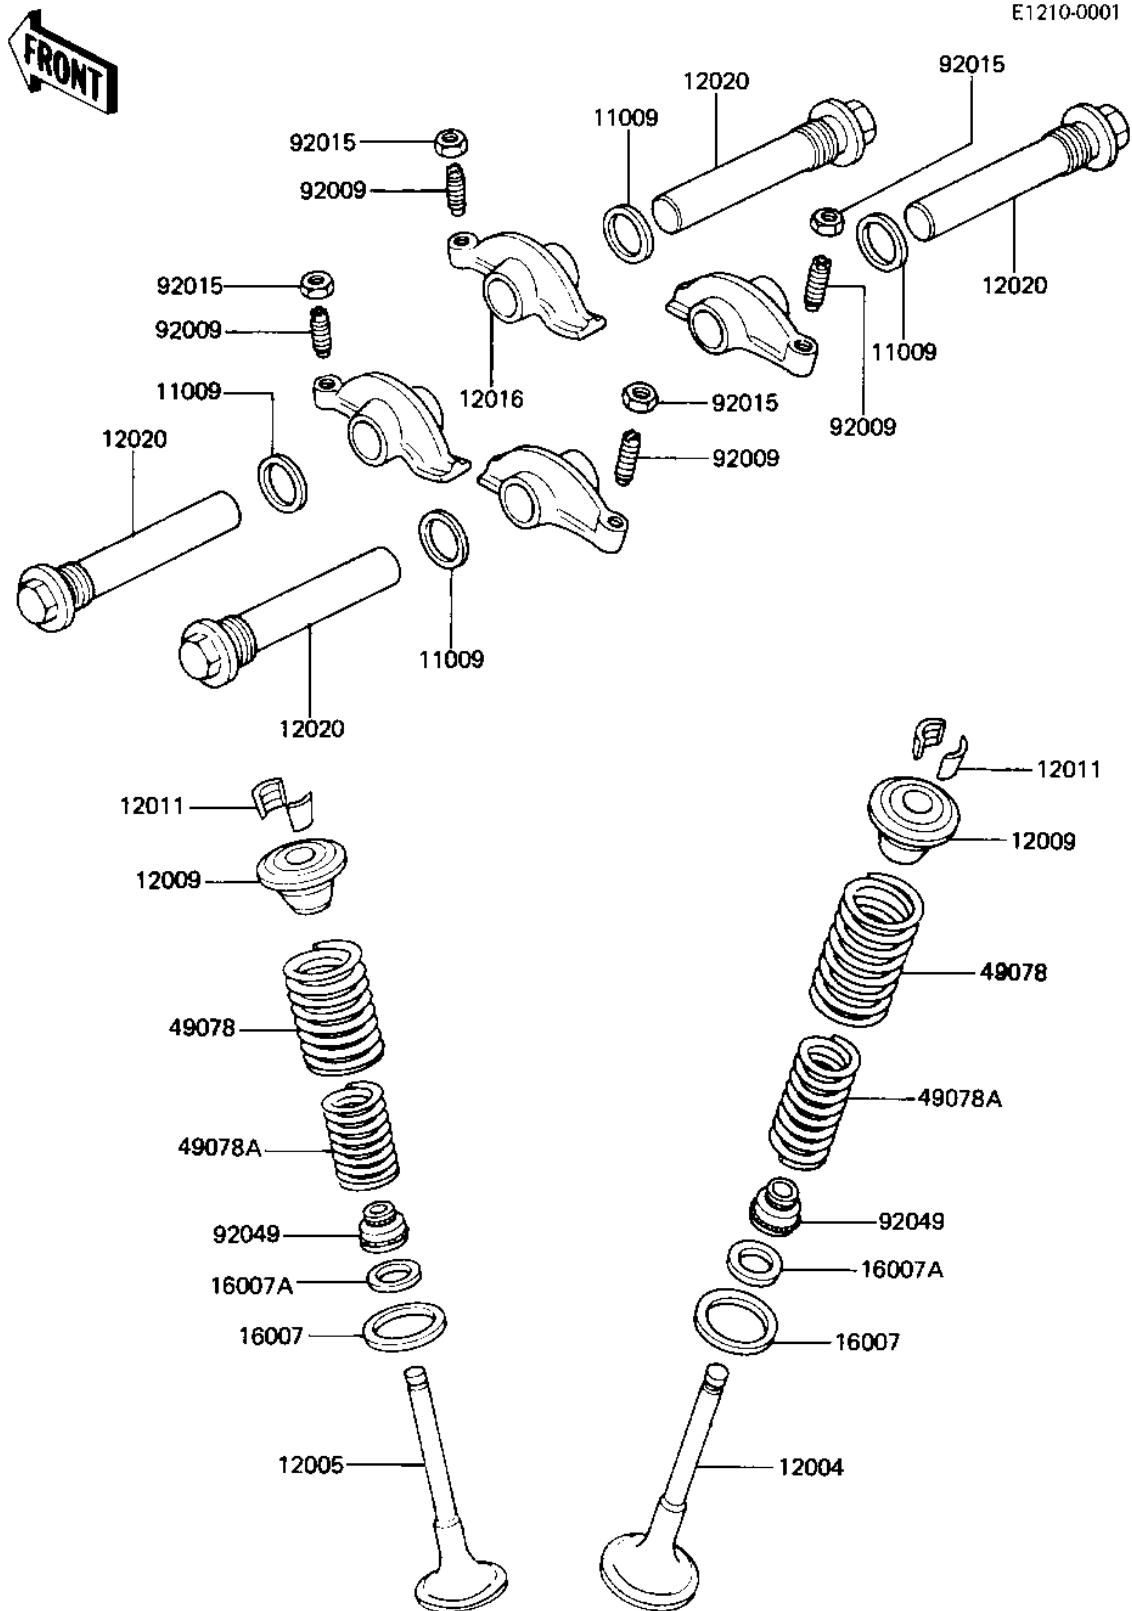

1983 LTD

PARTS DIAGRAM

ROCKER ARMS/VALVES (KZ440-A2/A3)

1983 LTD

PARTS LIST

ROCKER ARMS/VALVES (KZ440-A2/A3)

ITEM NAME

PART NUMBER

QUANTITY
