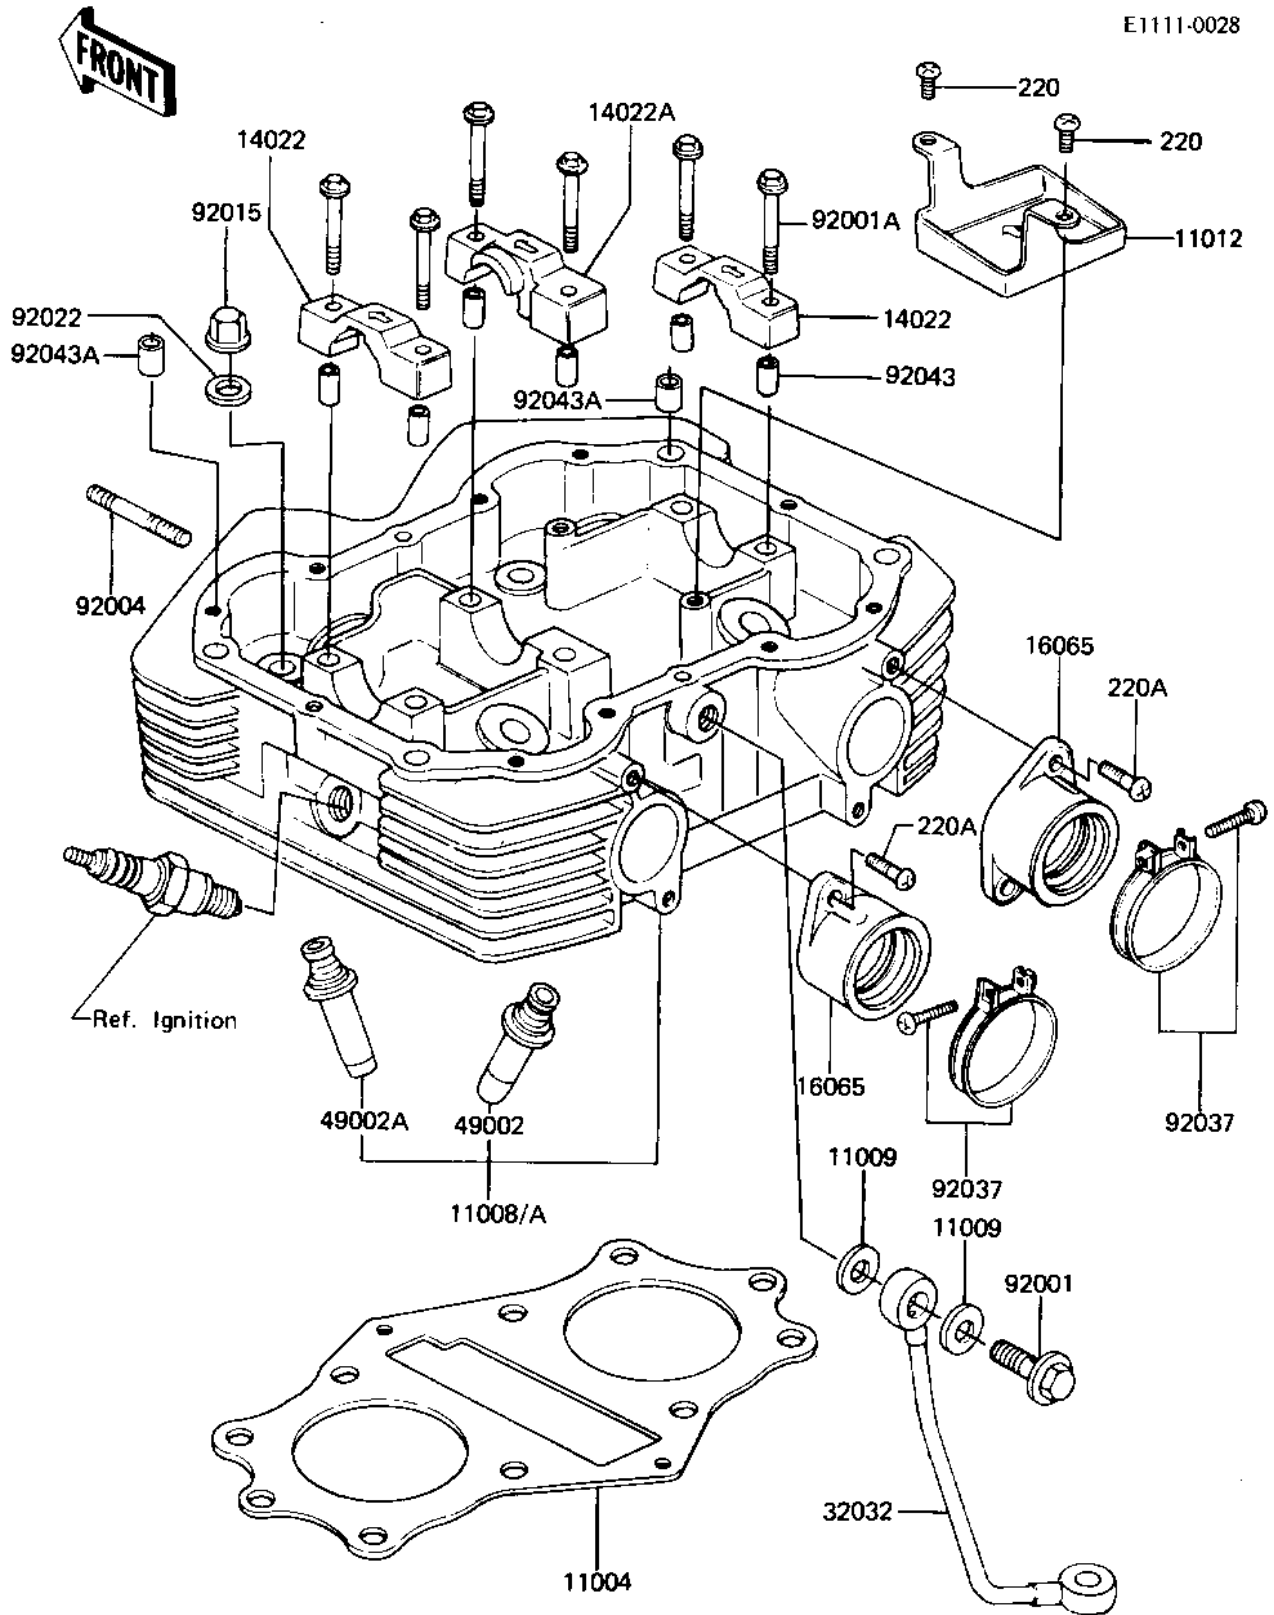

1983 LTD

PARTS DIAGRAM

CYLINDER HEAD (KZ440-A2/A3)

1983 LTD

PARTS LIST

CYLINDER HEAD (KZ440-A2/A3)

ITEM NAME

PART NUMBER

QUANTITY
