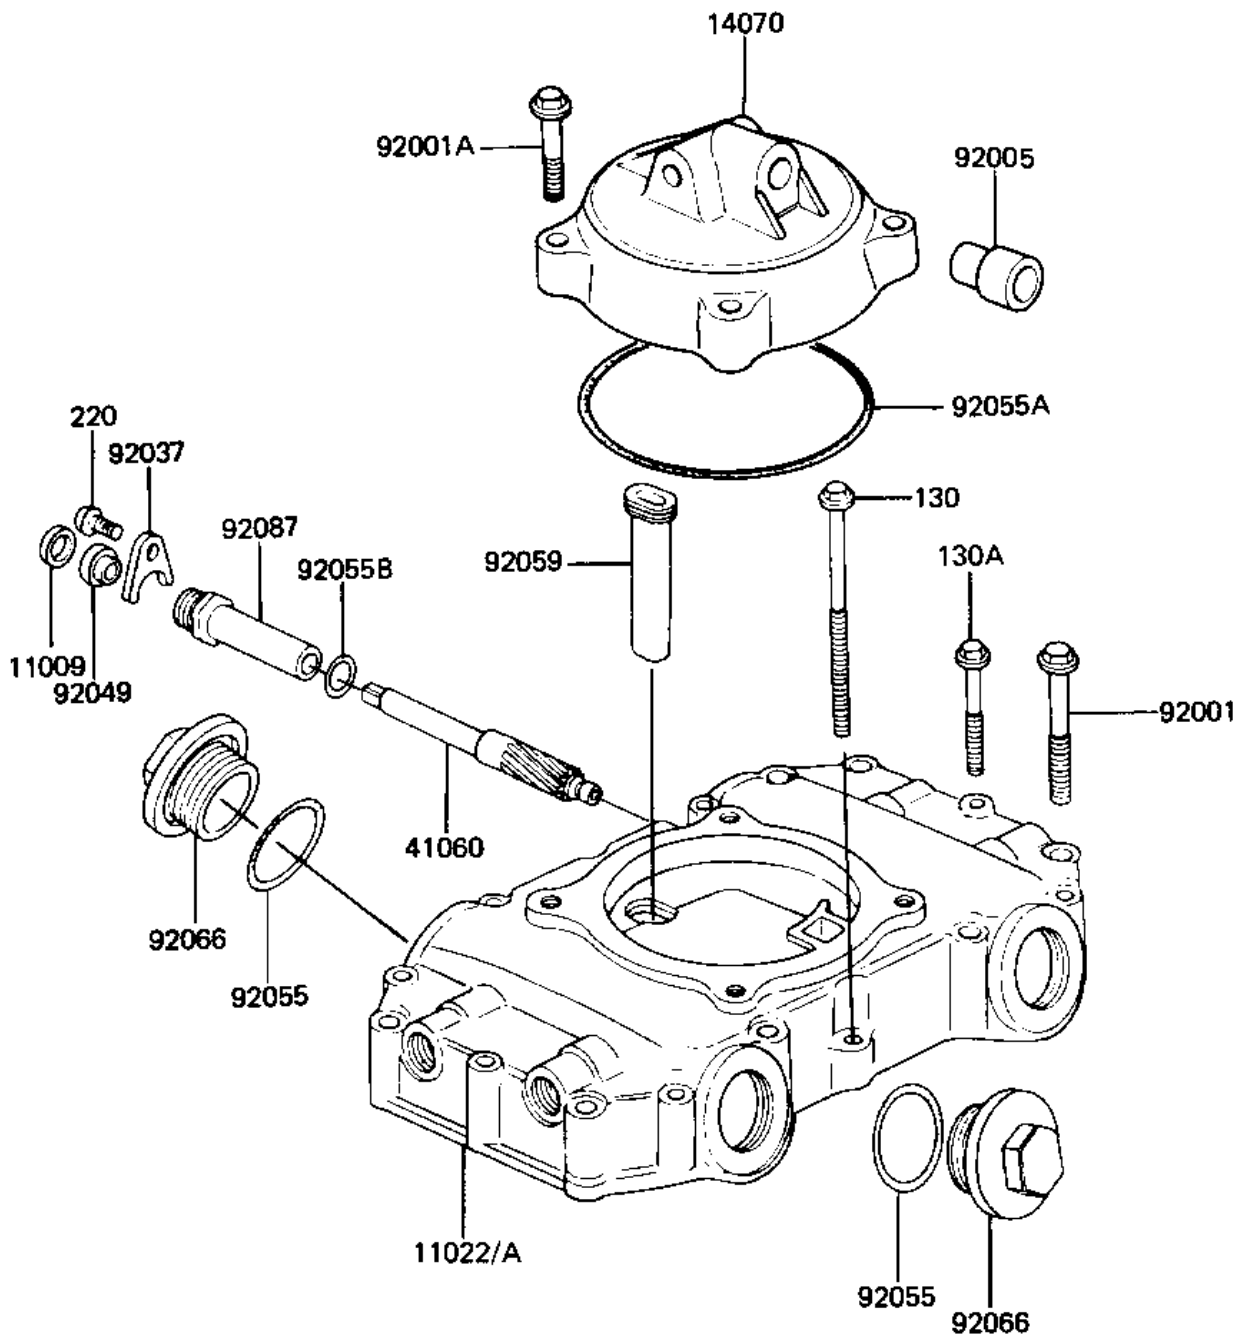

1983 LTD

PARTS DIAGRAM

CYLINDER HEAD COVER ('81'83 A2/A3/A4)

E1112-0016

1983 LTD

PARTS LIST

CYLINDER HEAD COVER ('81'83 A2/A3/A4)

ITEM NAME

PART NUMBER

QUANTITY
