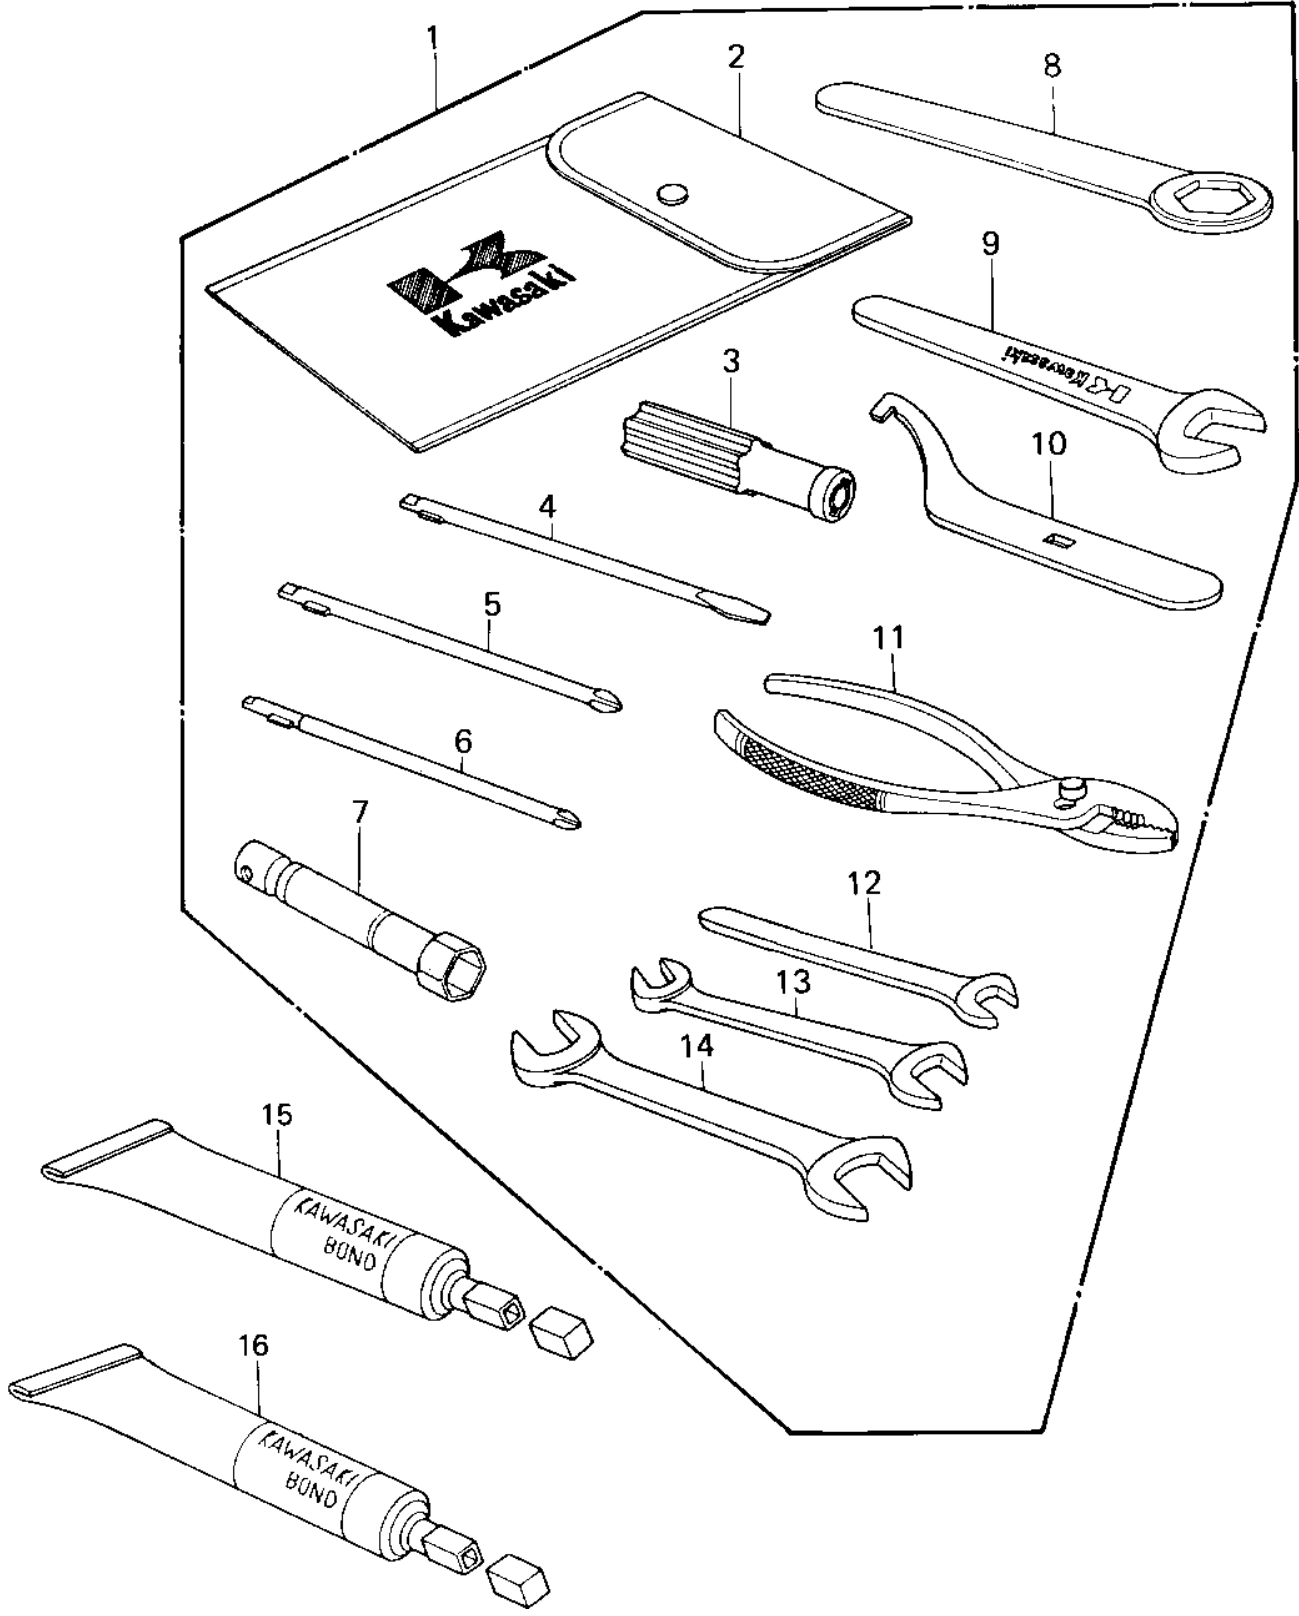

1980 LTD

PARTS DIAGRAM

OWNER TOOLS ('80 A1)

1980 LTD

PARTS LIST

OWNER TOOLS ('80 A1)

Kawasaki

Let the Good Times Roll®

ITEM NAME

PART NUMBER

QUANTITY
