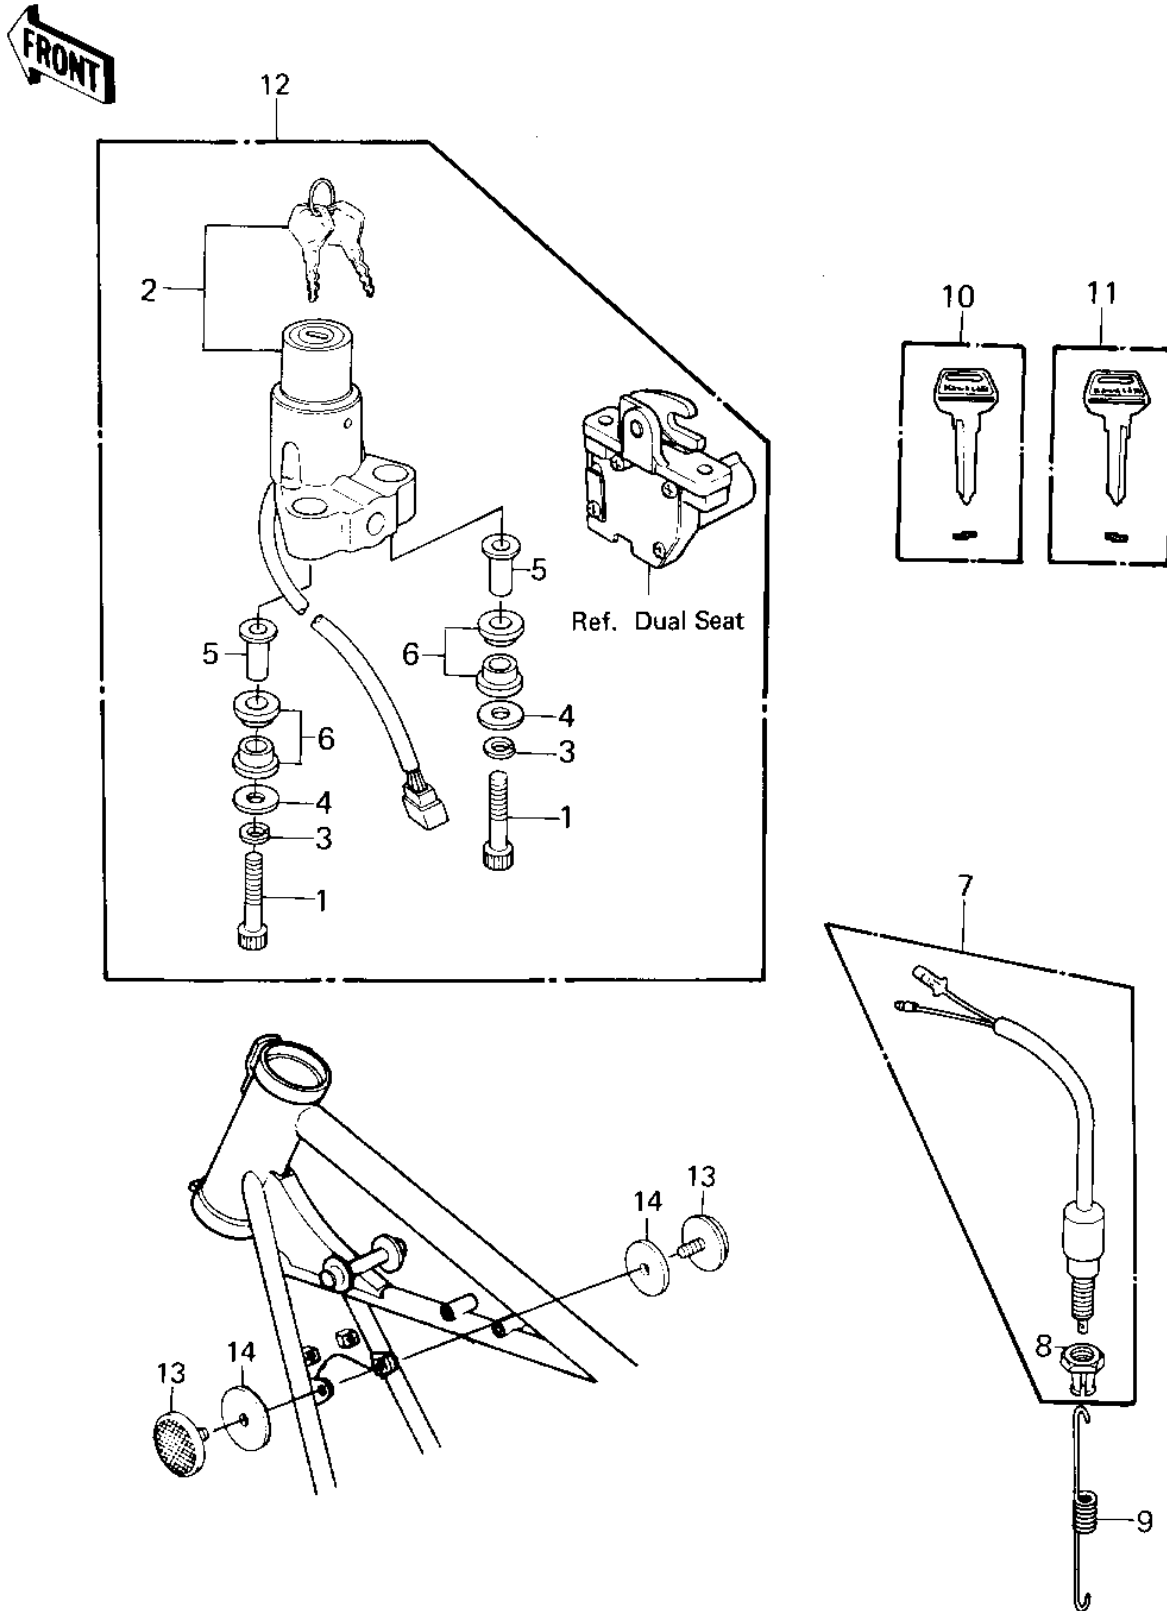

1980 LTD

PARTS DIAGRAM

IGNITION SWITCH/LOCKS/REFLECTORS ('80 A1)

1980 LTD

PARTS LIST

IGNITION SWITCH/LOCKS/REFLECTORS ('80 A1

ITEM NAME	PART NUMBER	QUANTITY
BOLT,ALLEN,8X45 (Ref # 1)	120P0845	2
SWITCH ASSY,IGNITION (Ref # 2)	27005-1033	1
WASHER SPRING 8MM (Ref # 3)	461F0800	2
WASHER,8.5X20X1.6 (Ref # 4)	92022-1561	2
COLLAR,IG SWITCH (Ref # 5)	92027-1135	2
DAMPER,IG SWITCH (Ref # 6)	92075-1119	4
SWITCH,BRAKE LIGHT (Ref # 7)	27010-025	1
NUT,BRAKE LAMP SWITCH (Ref # 8)	27037-001	1
BRAKE SWITCH SPRING (Ref # 9)	27011-021	1
KEY,BLANK (Ref # 10)	27008-1034	(1
KEY,BLANK (Ref # 11)	27008-1035	(1
LOCK SET,KZ400B2 (Ref # 12)	27004-5048	1
REFLECTOR,REFLEX (Ref # 13)	28012-016	2
DAMPER RUBBER,REFLECT (Ref # 14)	92094-011	2