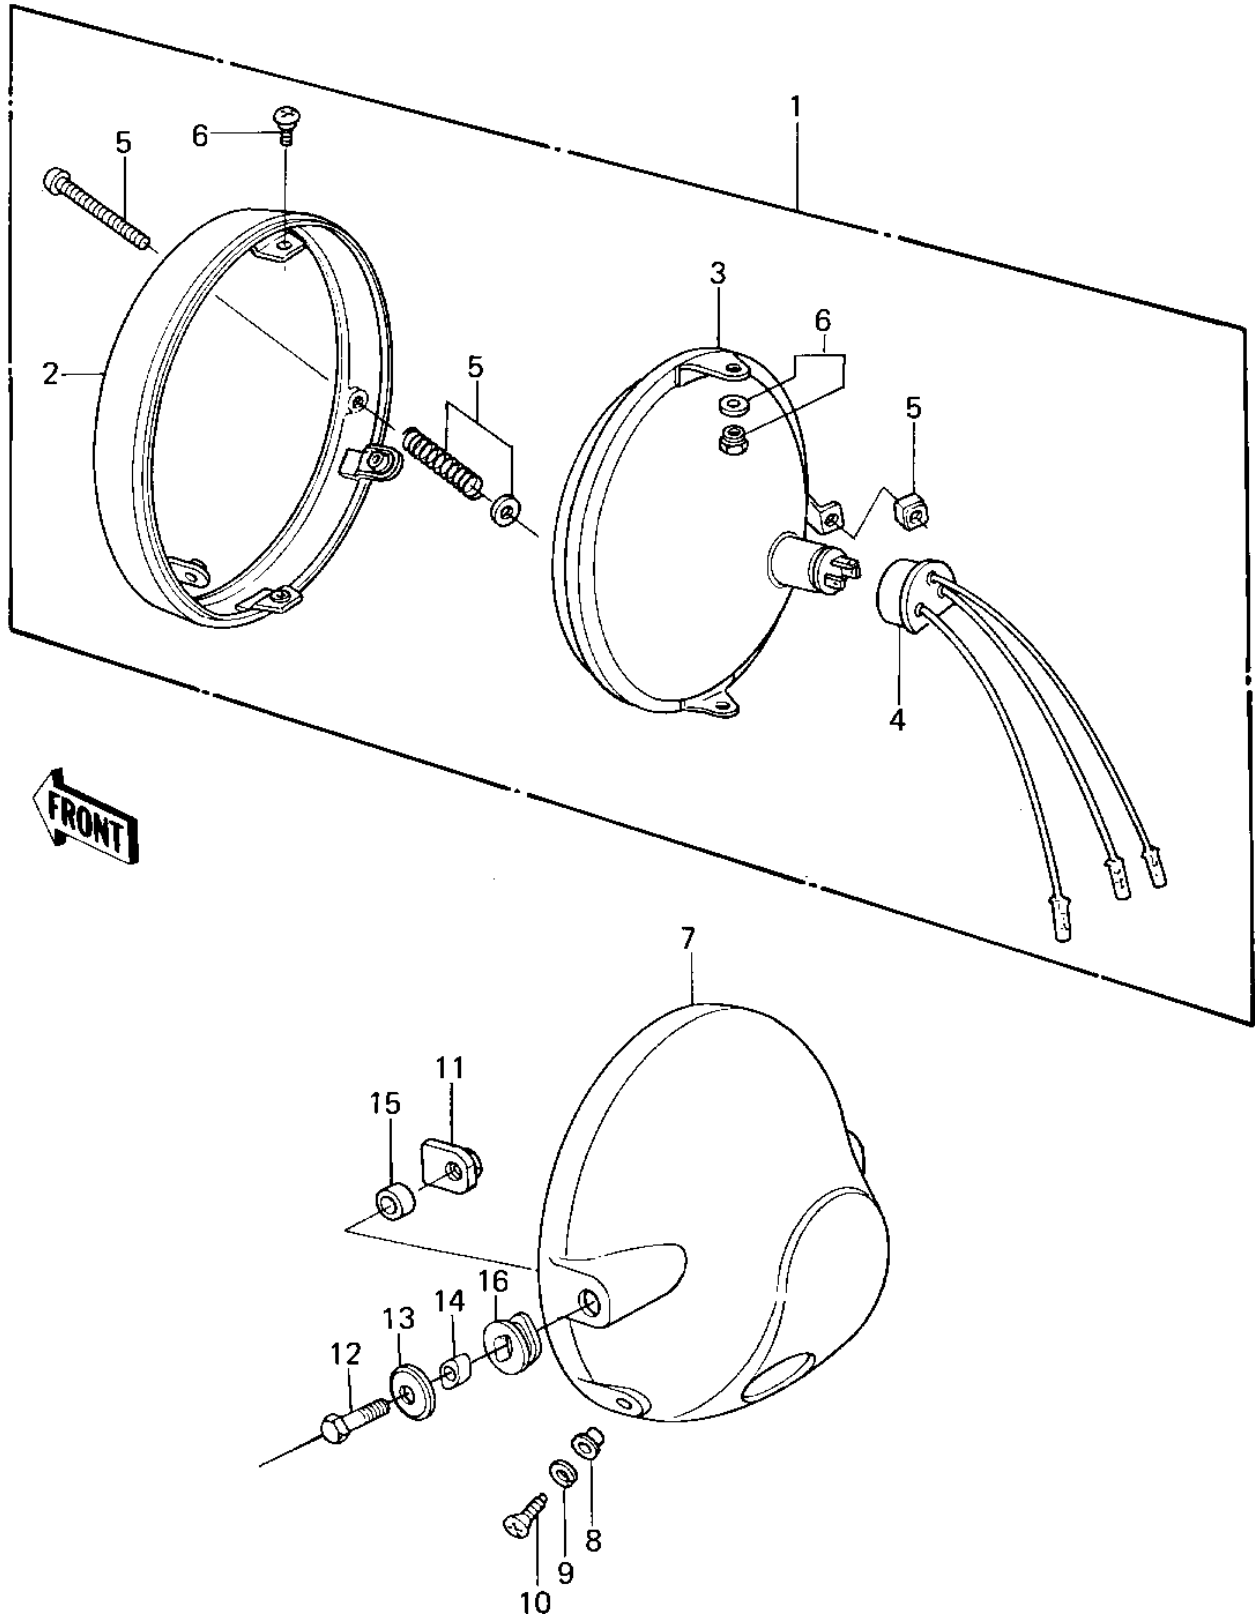

1980 LTD

PARTS DIAGRAM

HEADLIGHT ('80 A1)

1980 LTD

PARTS LIST

HEADLIGHT ('80 A1)

Kawasaki

Let the Good Times Roll®

ITEM NAME

PART NUMBER

QUANTITY
