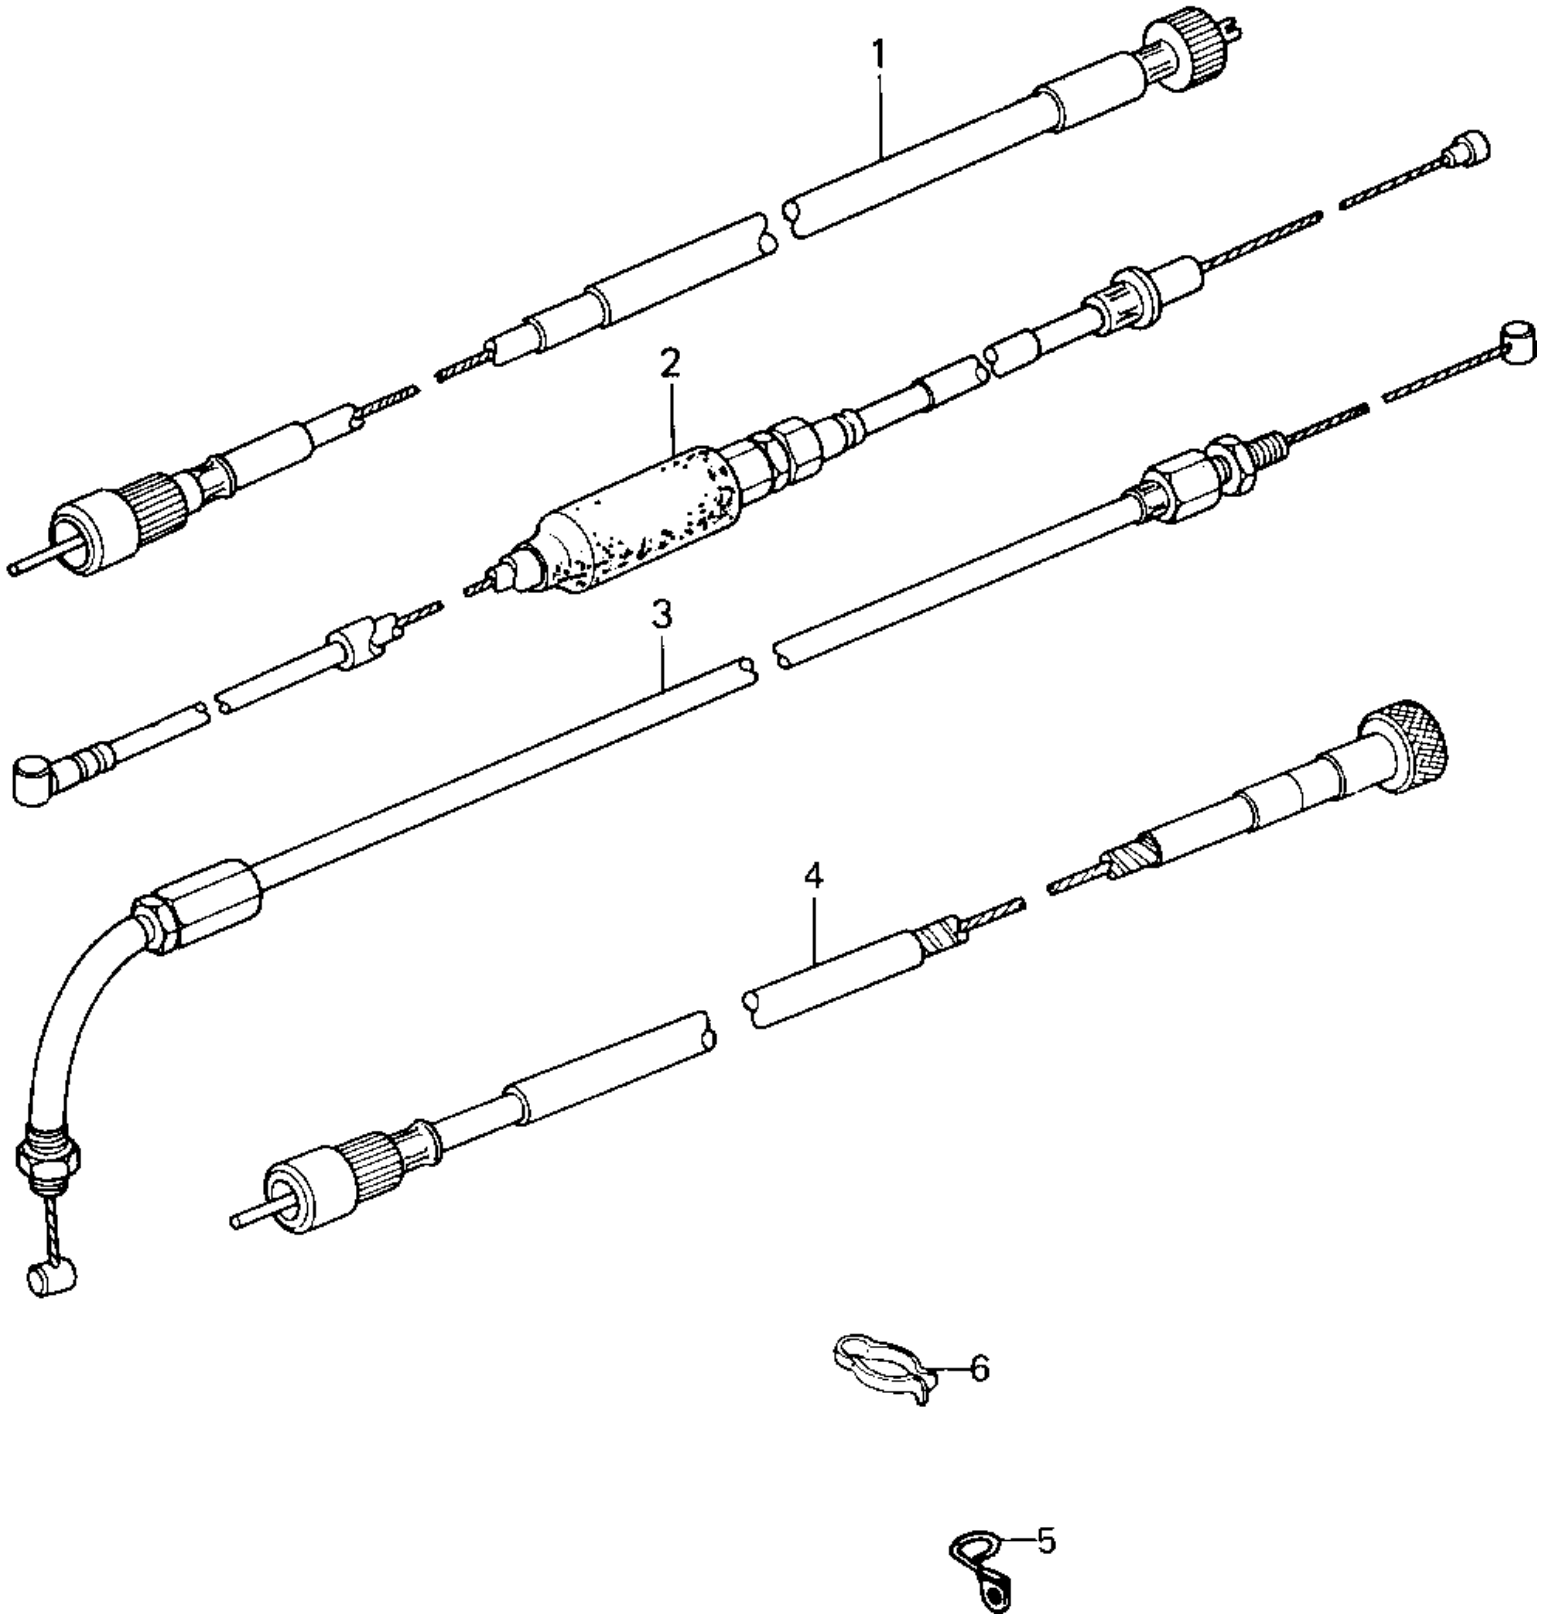

1980 LTD

PARTS DIAGRAM

CABLES ('80 A1)

1980 LTD

PARTS LIST

CABLES ('80 A1)

Kawasaki

Let the Good Times Roll®

ITEM NAME

PART NUMBER

QUANTITY
