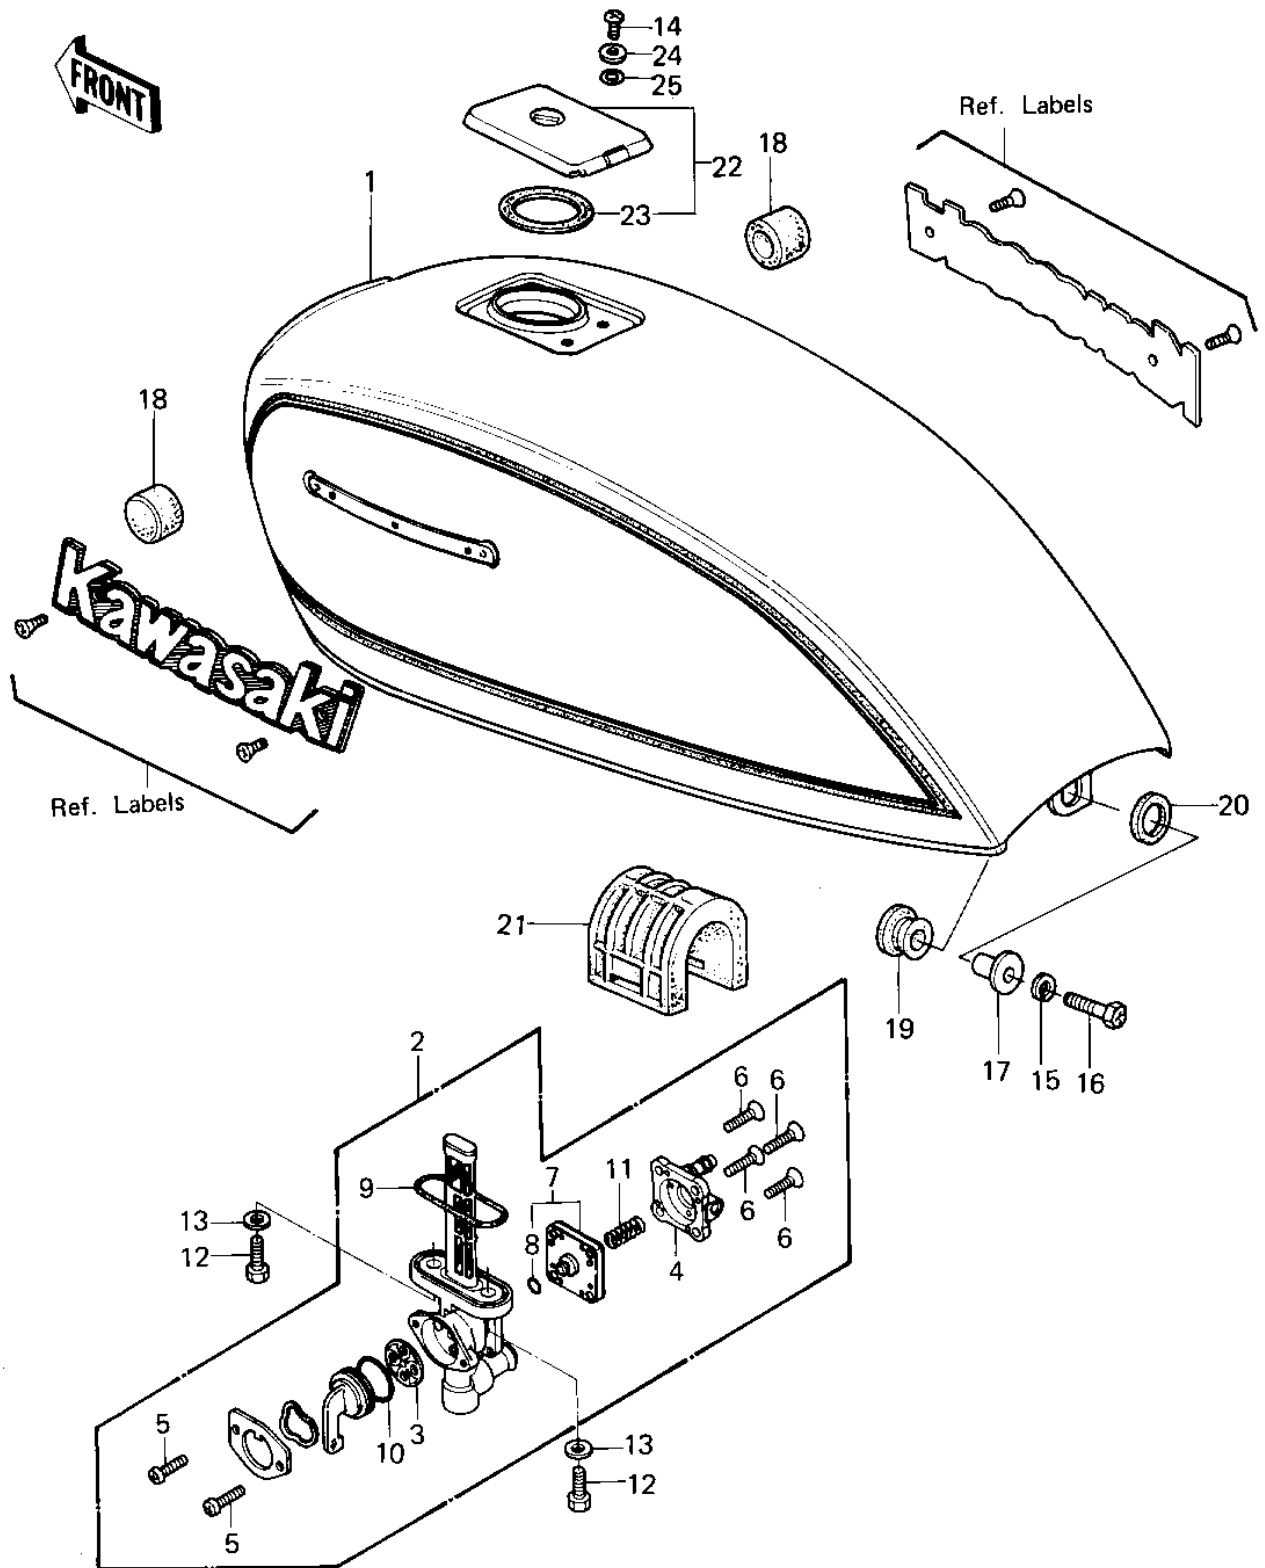

1980 LTD

PARTS DIAGRAM

FUEL TANK ('80 A1)

1980 LTD

PARTS LIST

FUEL TANK ('80 A1)

Kawasaki

Let the Good Times Roll®

ITEM NAME

PART NUMBER

QUANTITY
