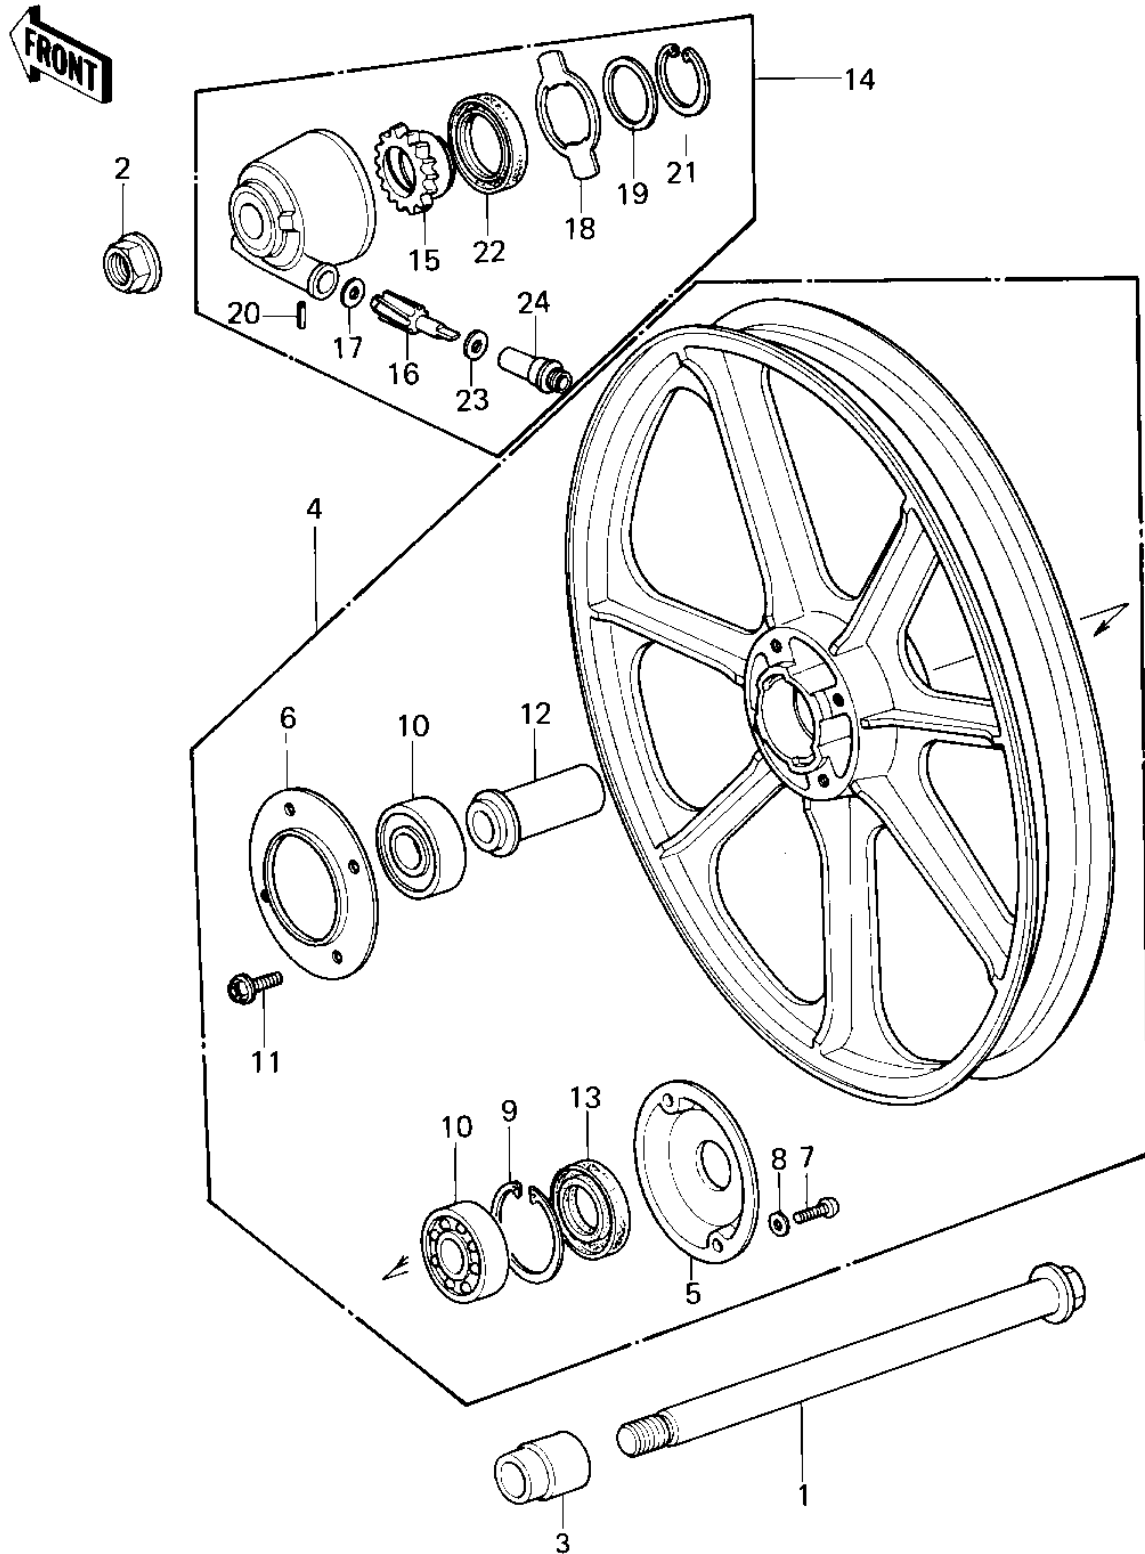

1980 LTD

PARTS DIAGRAM

FRONT WHEEL/HUB ('80 A1)

1980 LTD

PARTS LIST

FRONT WHEEL/HUB ('80 A1)

ITEM NAME

PART NUMBER

QUANTITY
