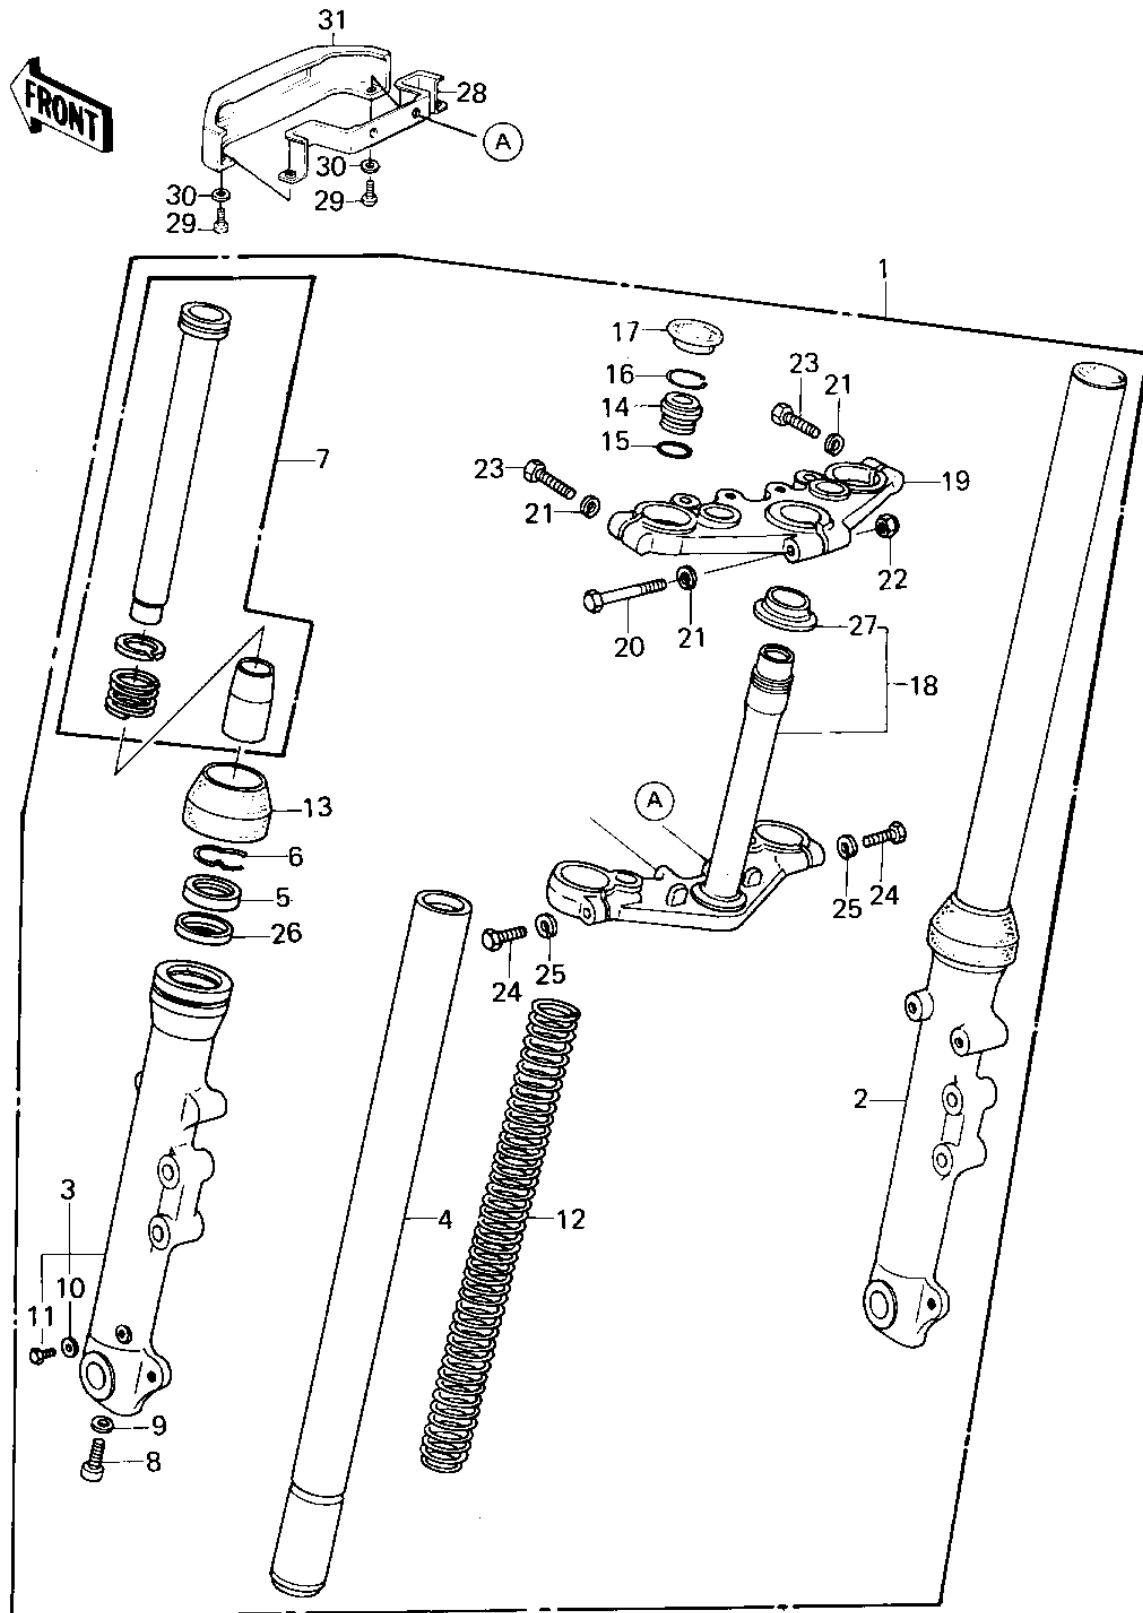

1980 LTD

PARTS DIAGRAM

FRONT FORK ('80 A1)

1980 LTD

PARTS LIST

FRONT FORK ('80 A1)

Kawasaki

Let the Good Times Roll®

ITEM NAME

PART NUMBER

QUANTITY
