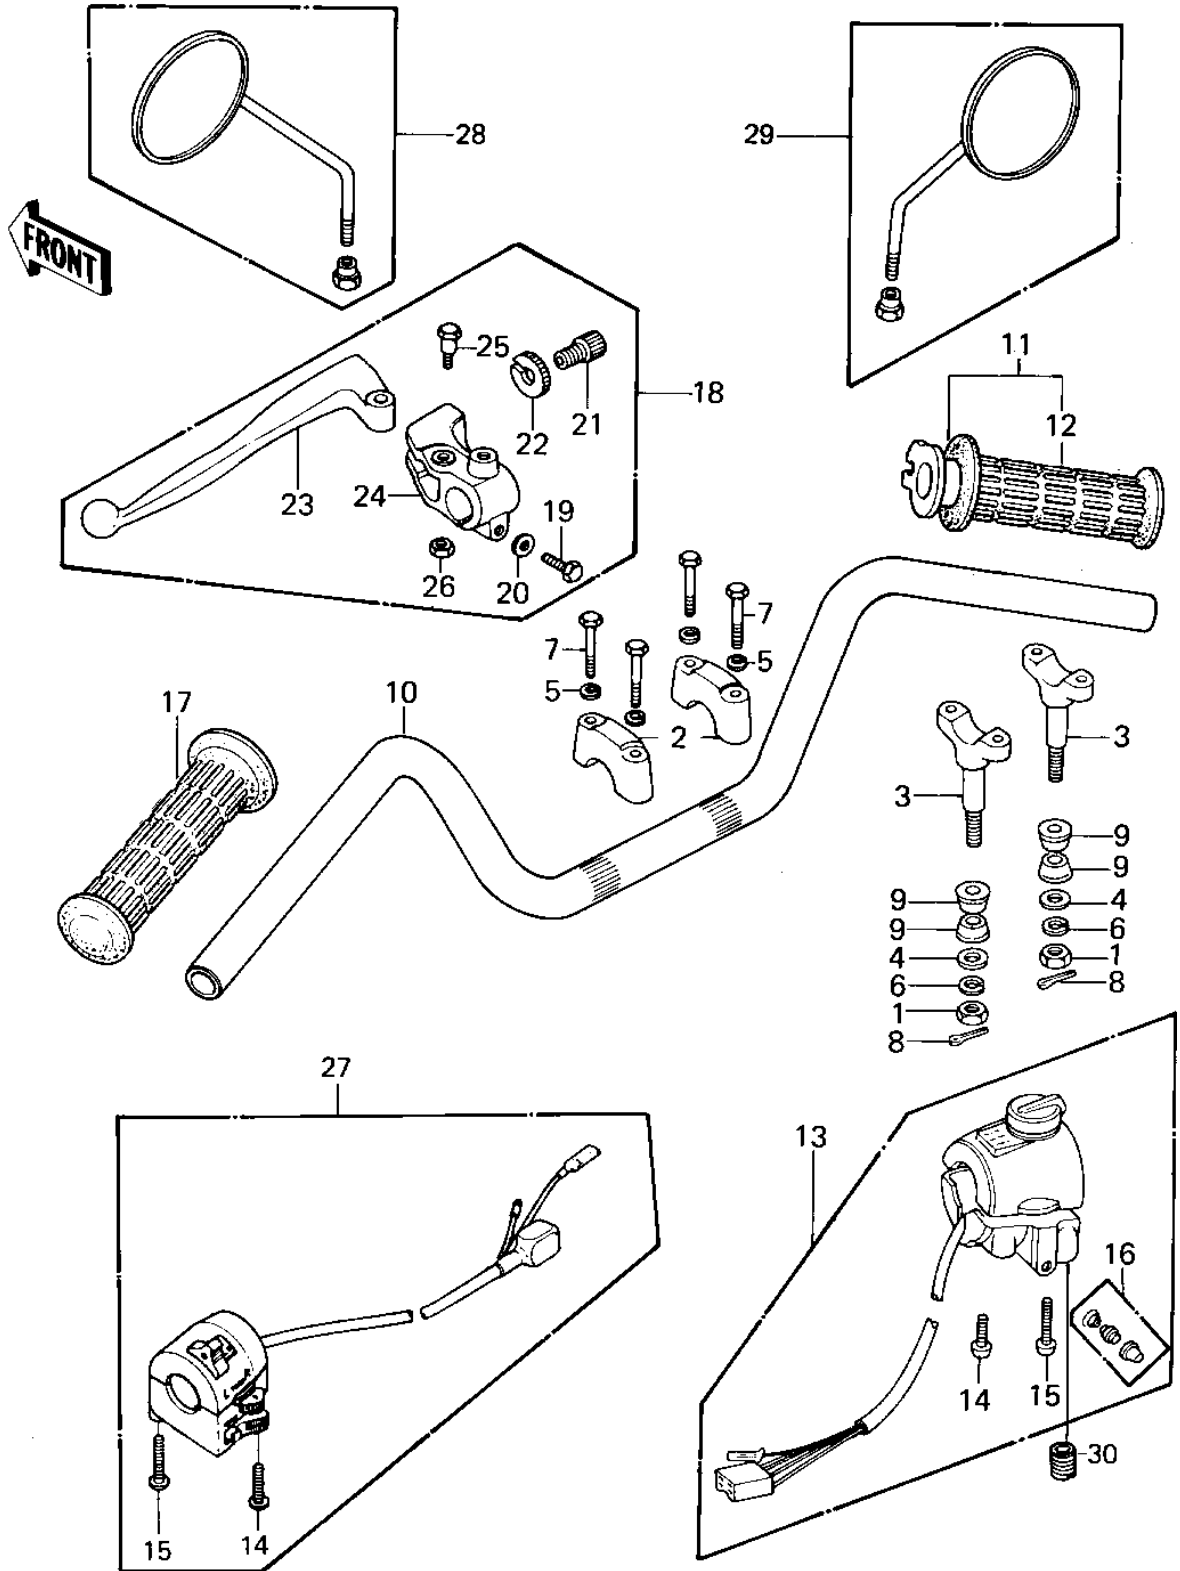

1980 LTD

PARTS DIAGRAM

HANDLEBAR ('80 A1)

1980 LTD

PARTS LIST

HANDLEBAR ('80 A1)

Kawasaki

Let the Good Times Roll®

ITEM NAME	PART NUMBER	QUANTITY
NUT,10MM (Ref # 1)	314B1000	2
HOLDER-HANDLEBAR (Ref # 2)	46012-008	2
HOLDER-HANDLEBAR LOW (Ref # 3)	46012-010	2
CAP HANDLEBAR HOLDER (Ref # 4)	46016-003	2
WASHER SPRING 8MM (Ref # 5)	461F0800	4
WASHER SPRING 10MM (Ref # 6)	461F1000	2
BOLT 8X38 (Ref # 7)	92001-1405	4
PIN,SNAP (Ref # 8)	554A0800	2
DAMPER RUBBER HANDLE (Ref # 9)	92075-039	4
HANDLEBAR (Ref # 10)	46003-1045	1
GRIP ASSY,THROTTLE (Ref # 11)	46019-038	1
RUBBER,R.H GRIP (Ref # 12)	46061-018	1
HOUSING ASSY,R.H (Ref # 13)	46091-1039	1
SCREW PAN HEAD 5X30 (Ref # 14)	220B0530	2
SCREW-PAN-CROS (Ref # 15)	220B0535	2
SWITCH ASSY,HORN BUTN (Ref # 16)	27010-1009	1
RUBBER,L.H GRIP (Ref # 17)	46075-028	1
LEVER ASSY,CLUTCH (Ref # 18)	46076-052	1
BOLT HEX HEAD 6X25 (Ref # 19)	110N0625	1
WASHER PLAIN 6MM (Ref # 20)	410B0600	1
SCREW CABLE ADJUST (Ref # 21)	46055-003	1
NUT,CABLE ADUST NUT (Ref # 22)	46056-007	1
LEVER,CLUTCH (Ref # 23)	46092-023	1
HOLDER,CLUTCH LEVER (Ref # 24)	46094-017	1
BOLT,HEX HEAD (Ref # 25)	92007-047	1
NUT (Ref # 26)	92019-008	1
HOUSING ASSY,CONT,L.H (Ref # 27)	46091-1079	1
REAR VIEW MIRROR,L.H. (Ref # 28)	56001-1007	1
REAR VIEW MIRROR,R.H. (Ref # 29)	56001-1008	(1

1980 LTD

PARTS LIST

HANDLEBAR ('80 A1)

Kawasaki

Let the Good Times Roll®

ITEM NAME	PART NUMBER	QUANTITY
PLUG (Ref # 30)	92066-066	1