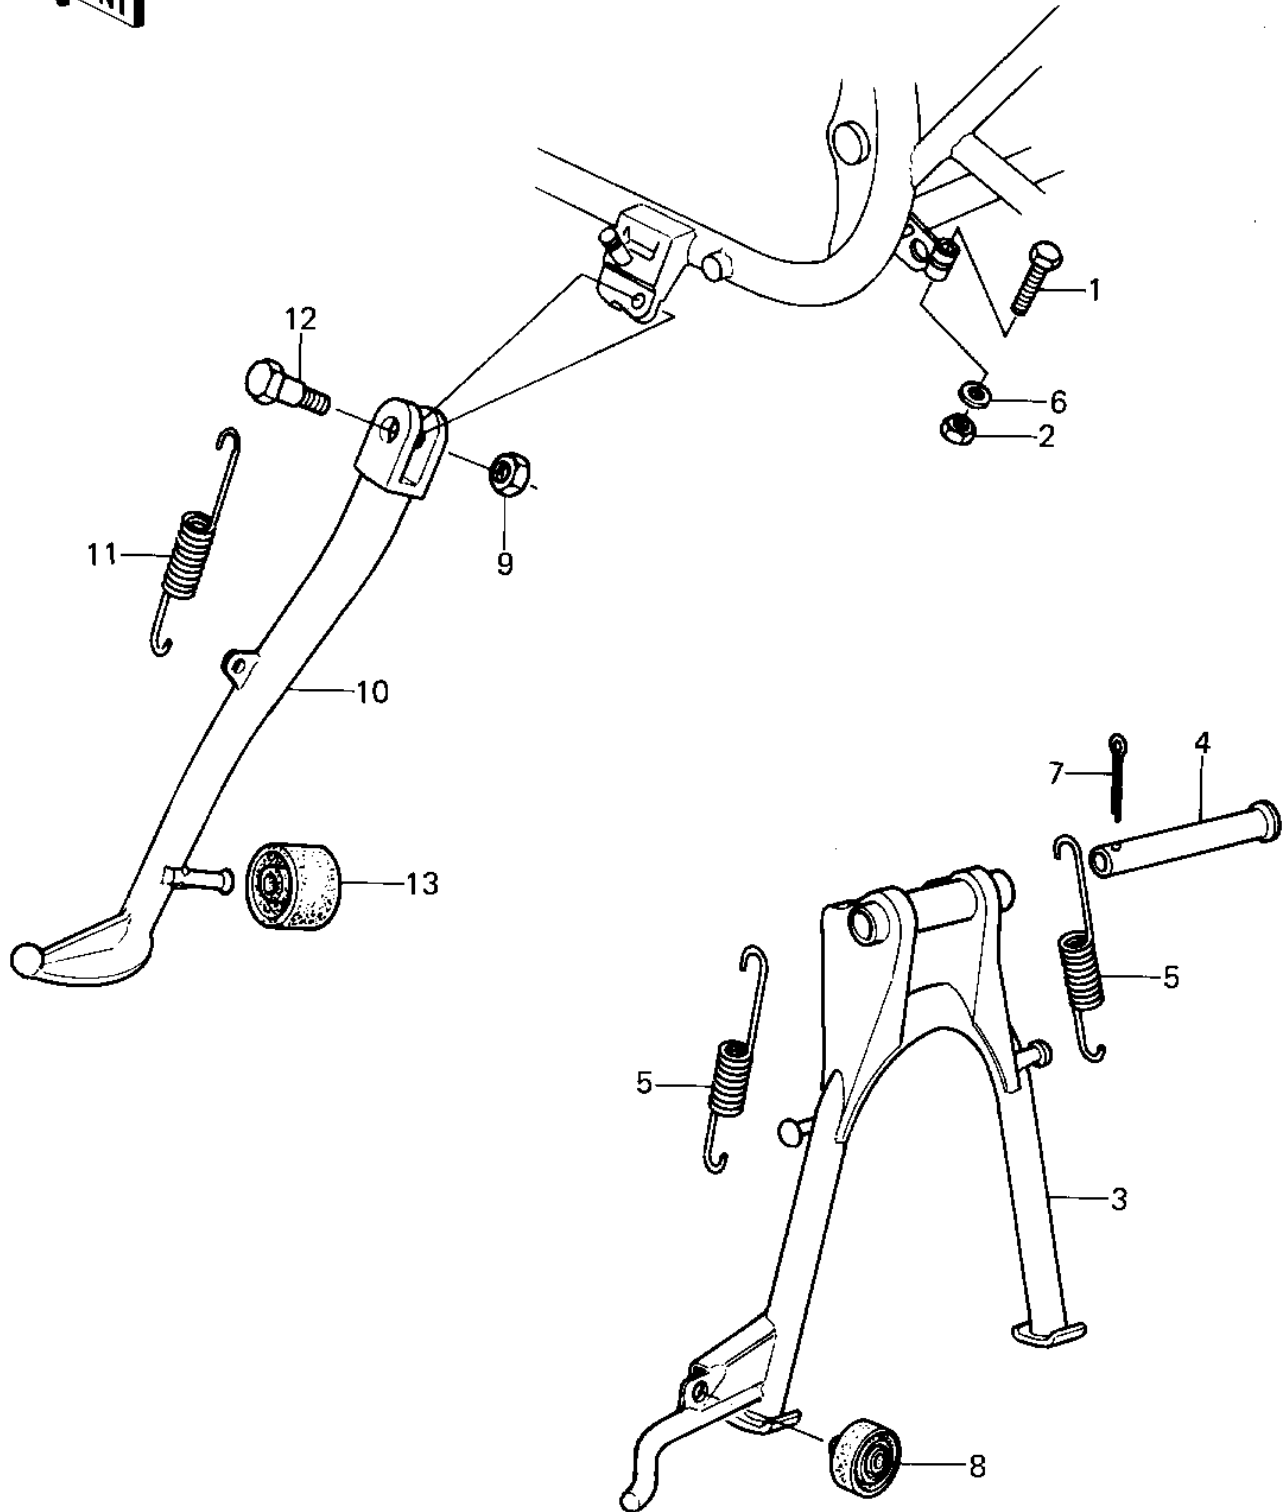

1980 LTD

PARTS DIAGRAM

STANDS ('80 A1)

1980 LTD

PARTS LIST

STANDS ('80 A1)

ITEM NAME	PART NUMBER	QUANTITY
BOLT (Ref # 1)	92001-1578	2
NUT,8MM (Ref # 2)	311B0800	2
STAND-MAIN (Ref # 3)	34011-1022	1
SHAFT,MAIN STAND (Ref # 4)	34019-015	1
SPRING,SIDE STAND (Ref # 5)	34025-005	2
WASHER PLAIN 8MM (Ref # 6)	410B0800	2
PIN COTTER 3.0X30 (Ref # 7)	550D3030	1
DAMPER RUBB MAIN STAD (Ref # 8)	92075-015	1
NUT 10MM (Ref # 9)	315B1000	1
STAND-SIDE (Ref # 10)	34024-1036	1
SPRING,SIDE STAND (Ref # 11)	34025-005	1
BOLT-SIDE STAND (Ref # 12)	92003-079	1
DAMPER,STAND STOPPER (Ref # 13)	92075-1205	1