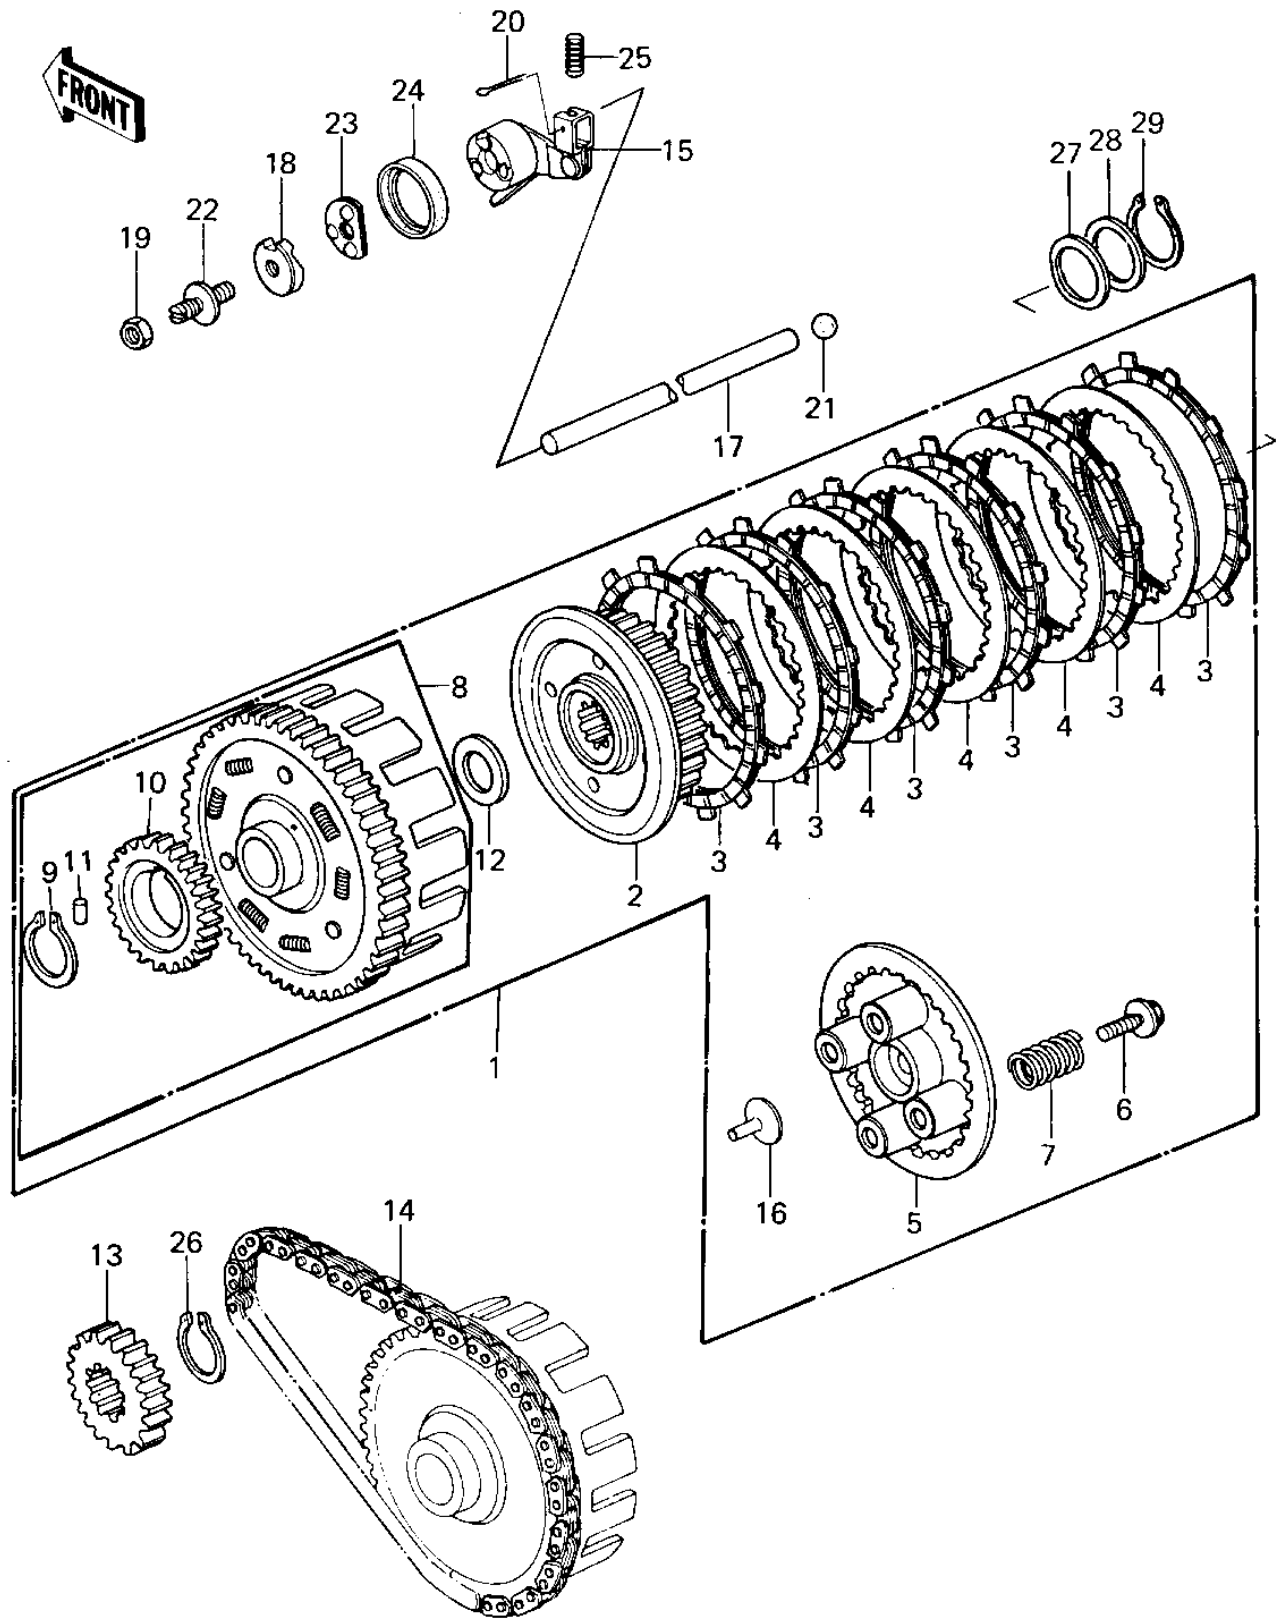

1980 LTD

PARTS DIAGRAM

CLUTCH ('80 A1)

1980 LTD

PARTS LIST

CLUTCH ('80 A1)

Kawasaki

Let the Good Times Roll®

ITEM NAME

PART NUMBER

QUANTITY
